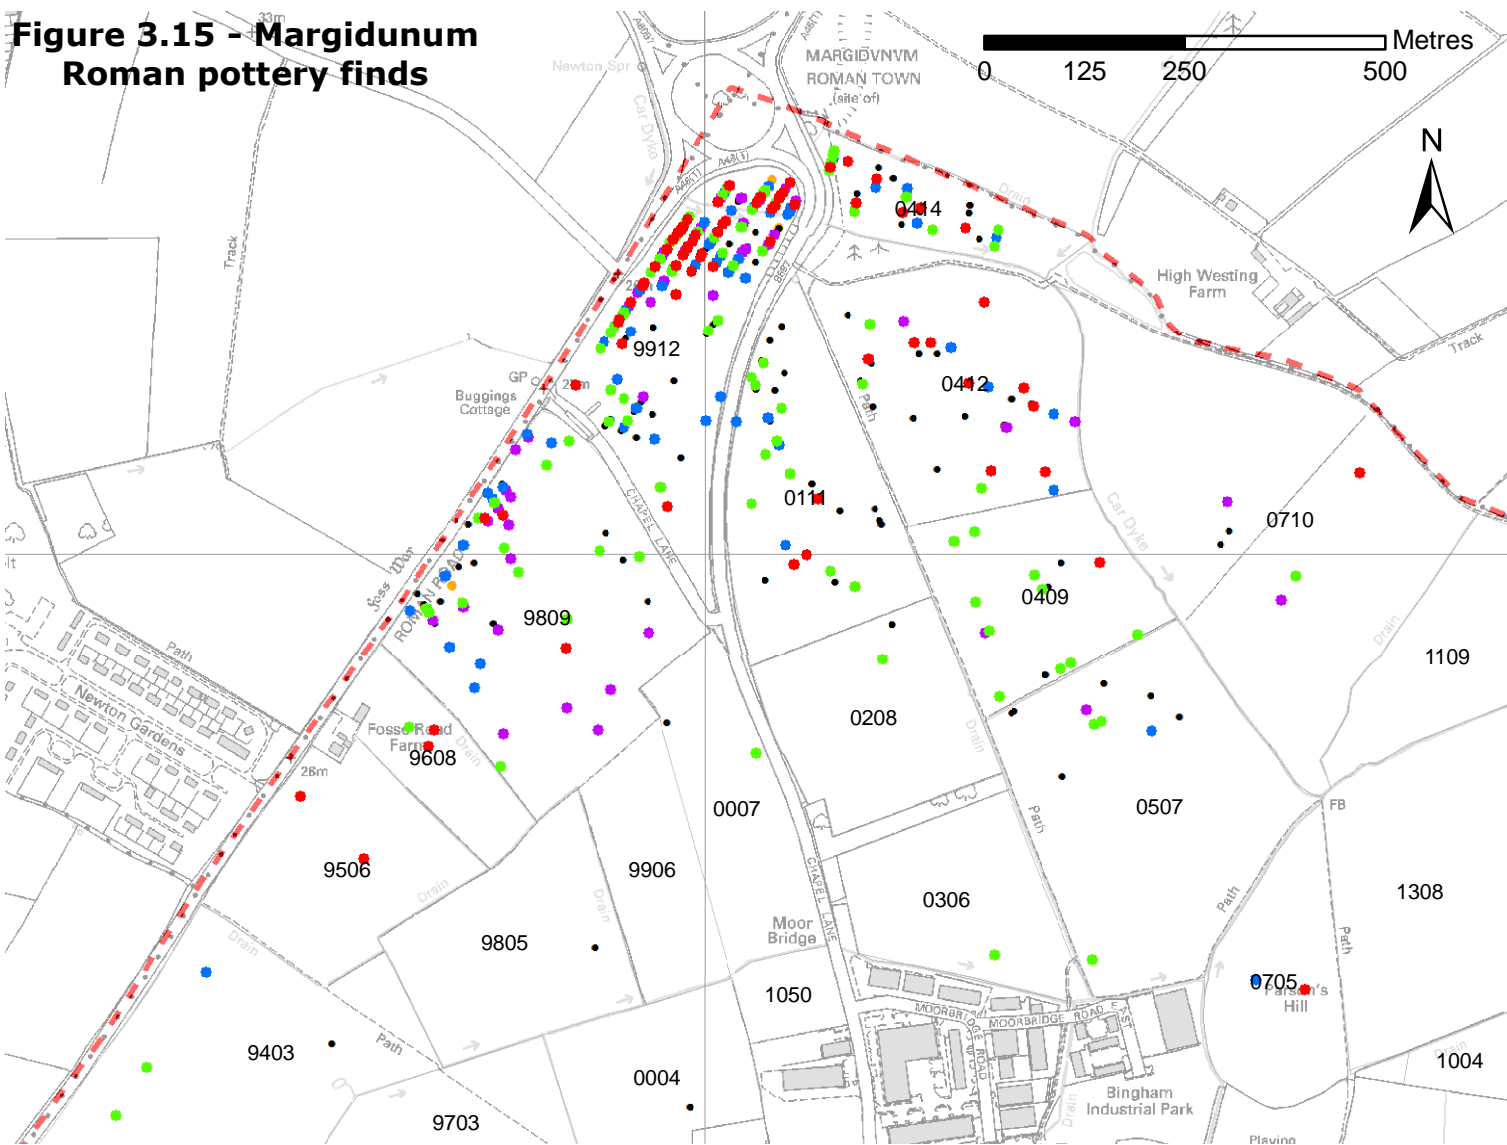

**Figure 3.15 - Margidunum
Roman pottery finds**

- mid1st to early 2ndC
- mostly 2ndC
- late 2nd to 3rdC
- late 3rd to 4thC
- undated
- Amphorae

9809 Modern field numbers

Base map reproduced by permission of Ordnance Survey on behalf of HMSO.
© Crown copyright. All rights reserved.

Additional Information Layers
© copyright
Bingham Heritage Trails Association 2009