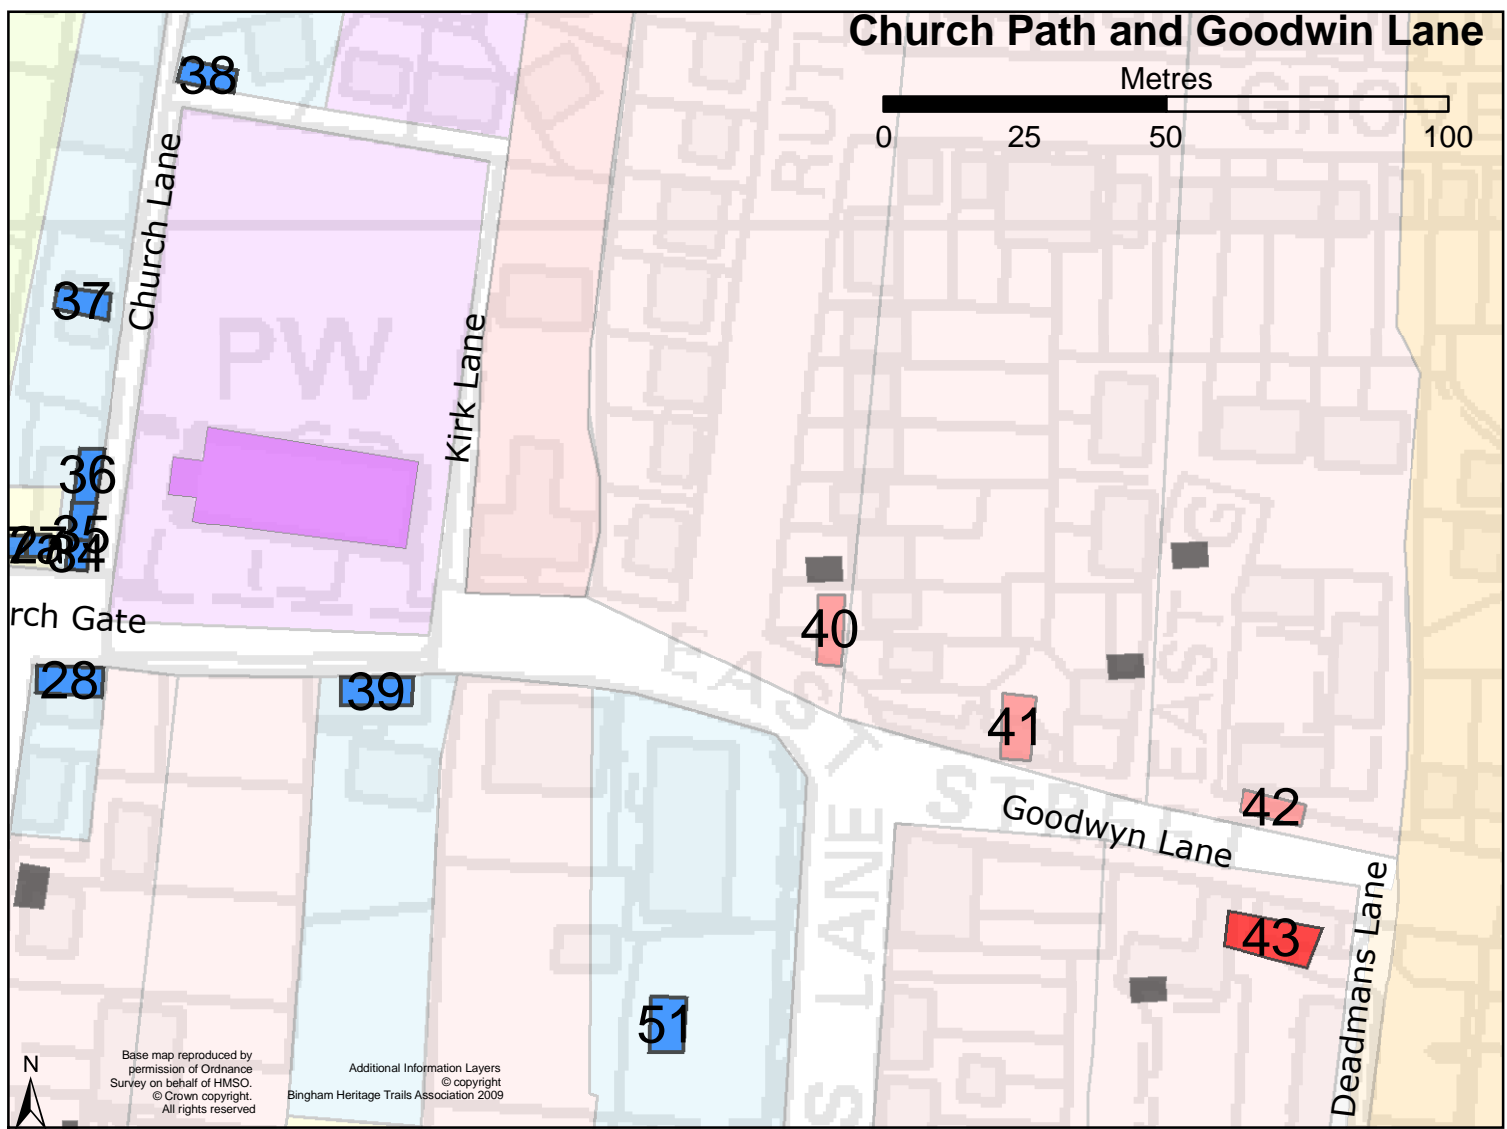

Church Path and Goodwin Lane

Metres

Additional Information Layers © copyright Bingham Heritage Trails Association 2009