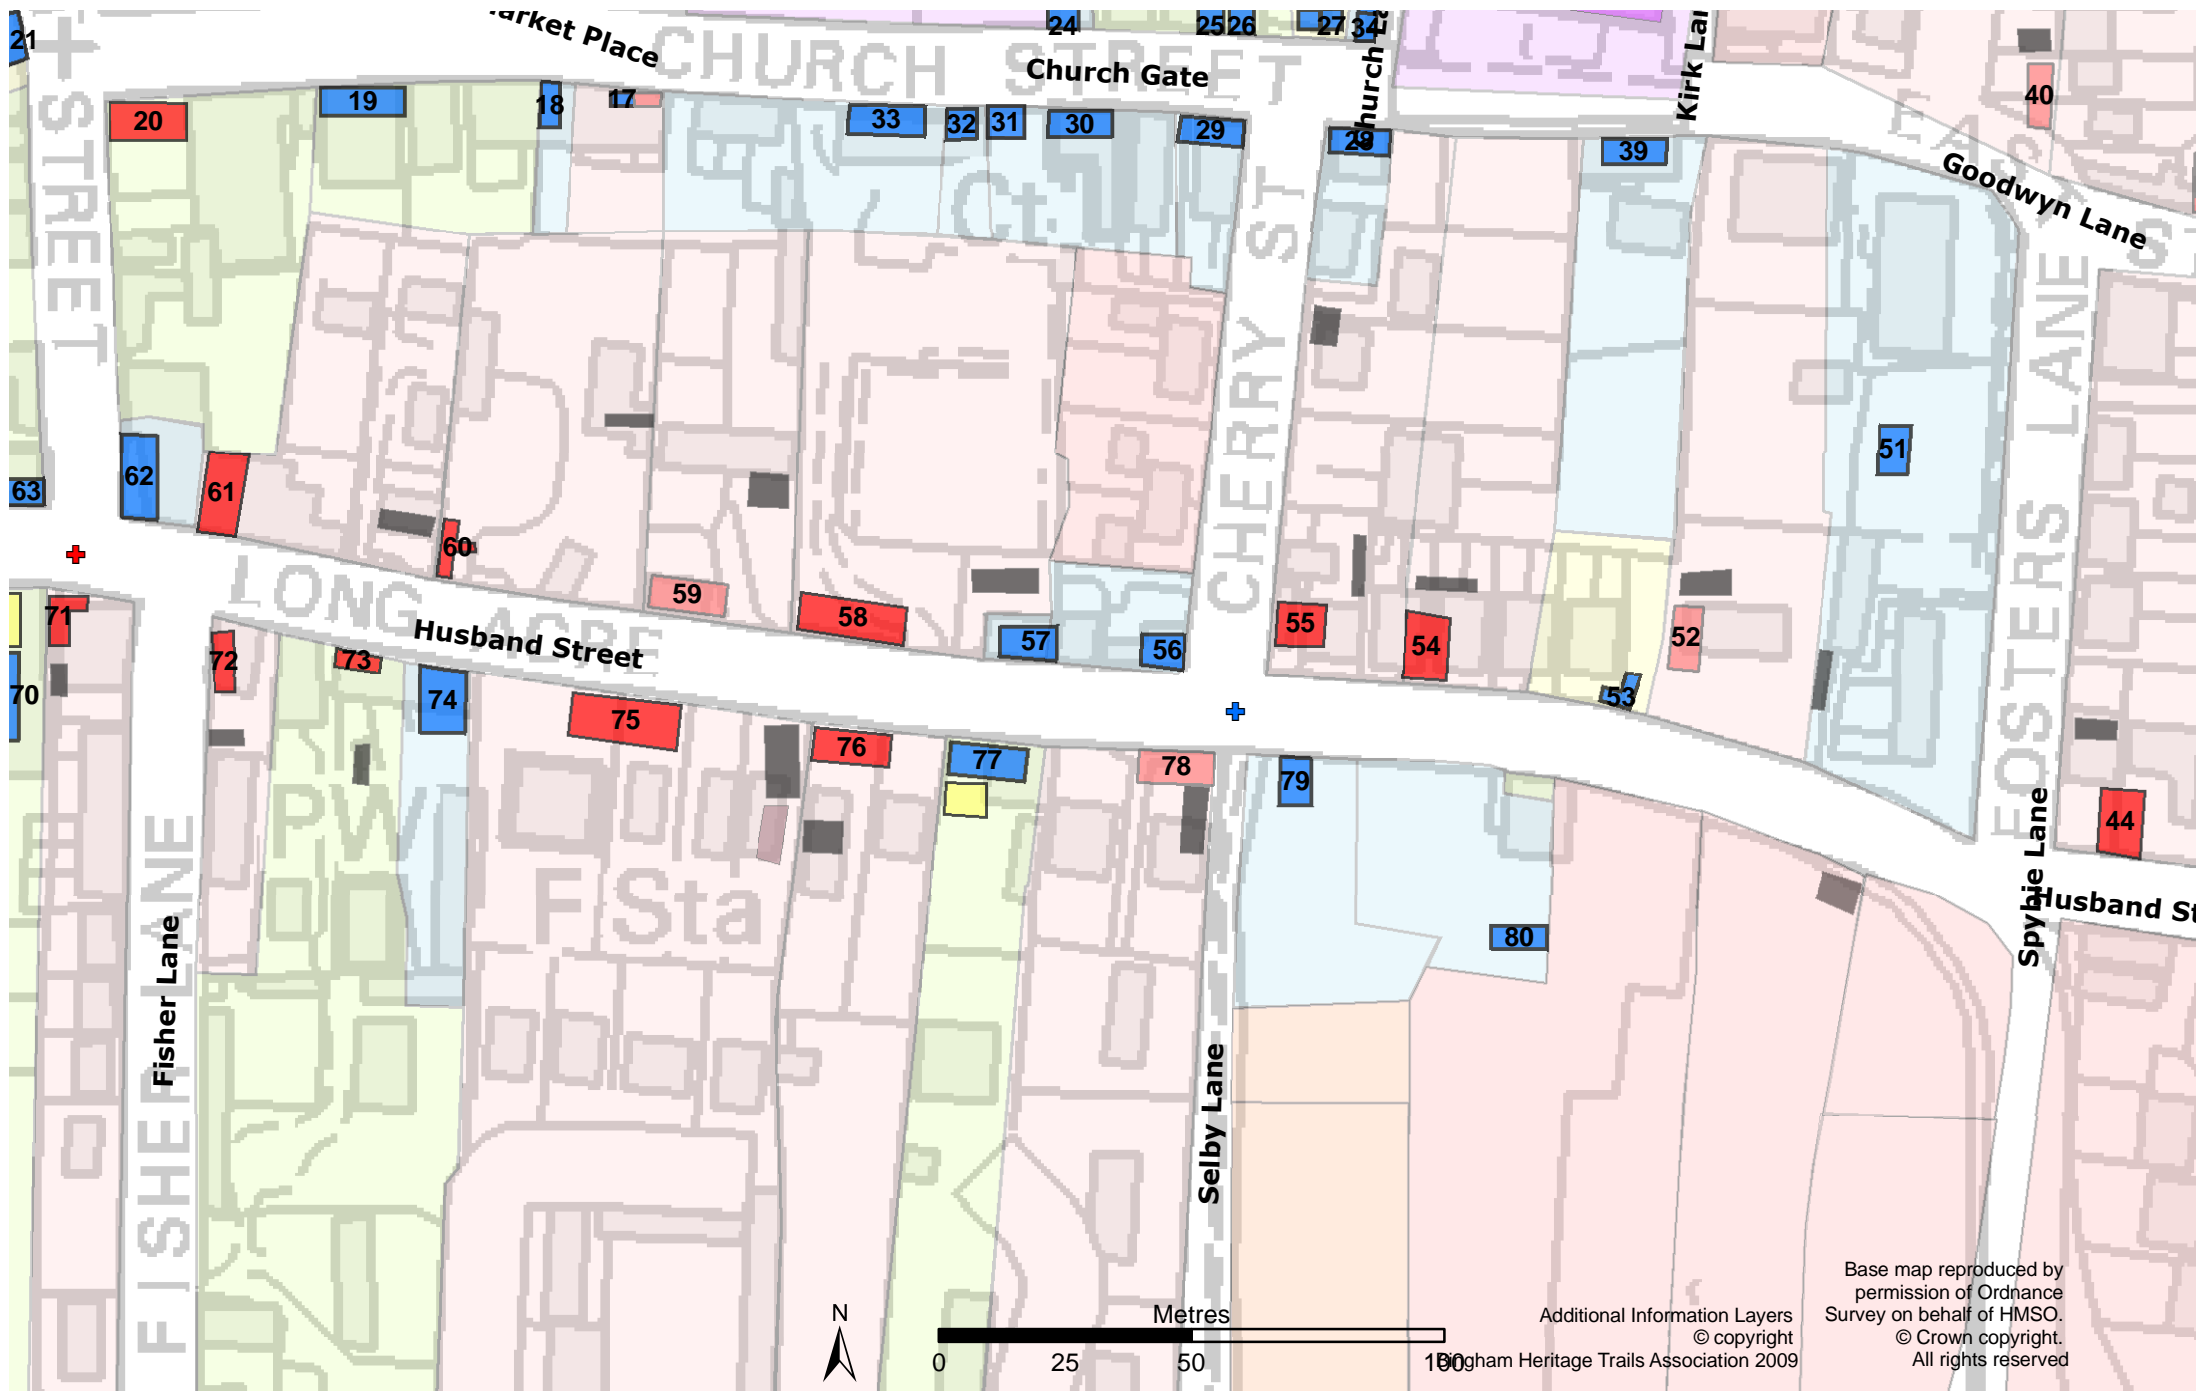

Husband Street (central)1586  
Houses with reference numbers

Base map reproduced by permission of Ordnance Survey on behalf of HMSO. © Crown copyright. All rights reserved.  
Additional Information Layers © copyright  
100gham Heritage Trails Association 2009