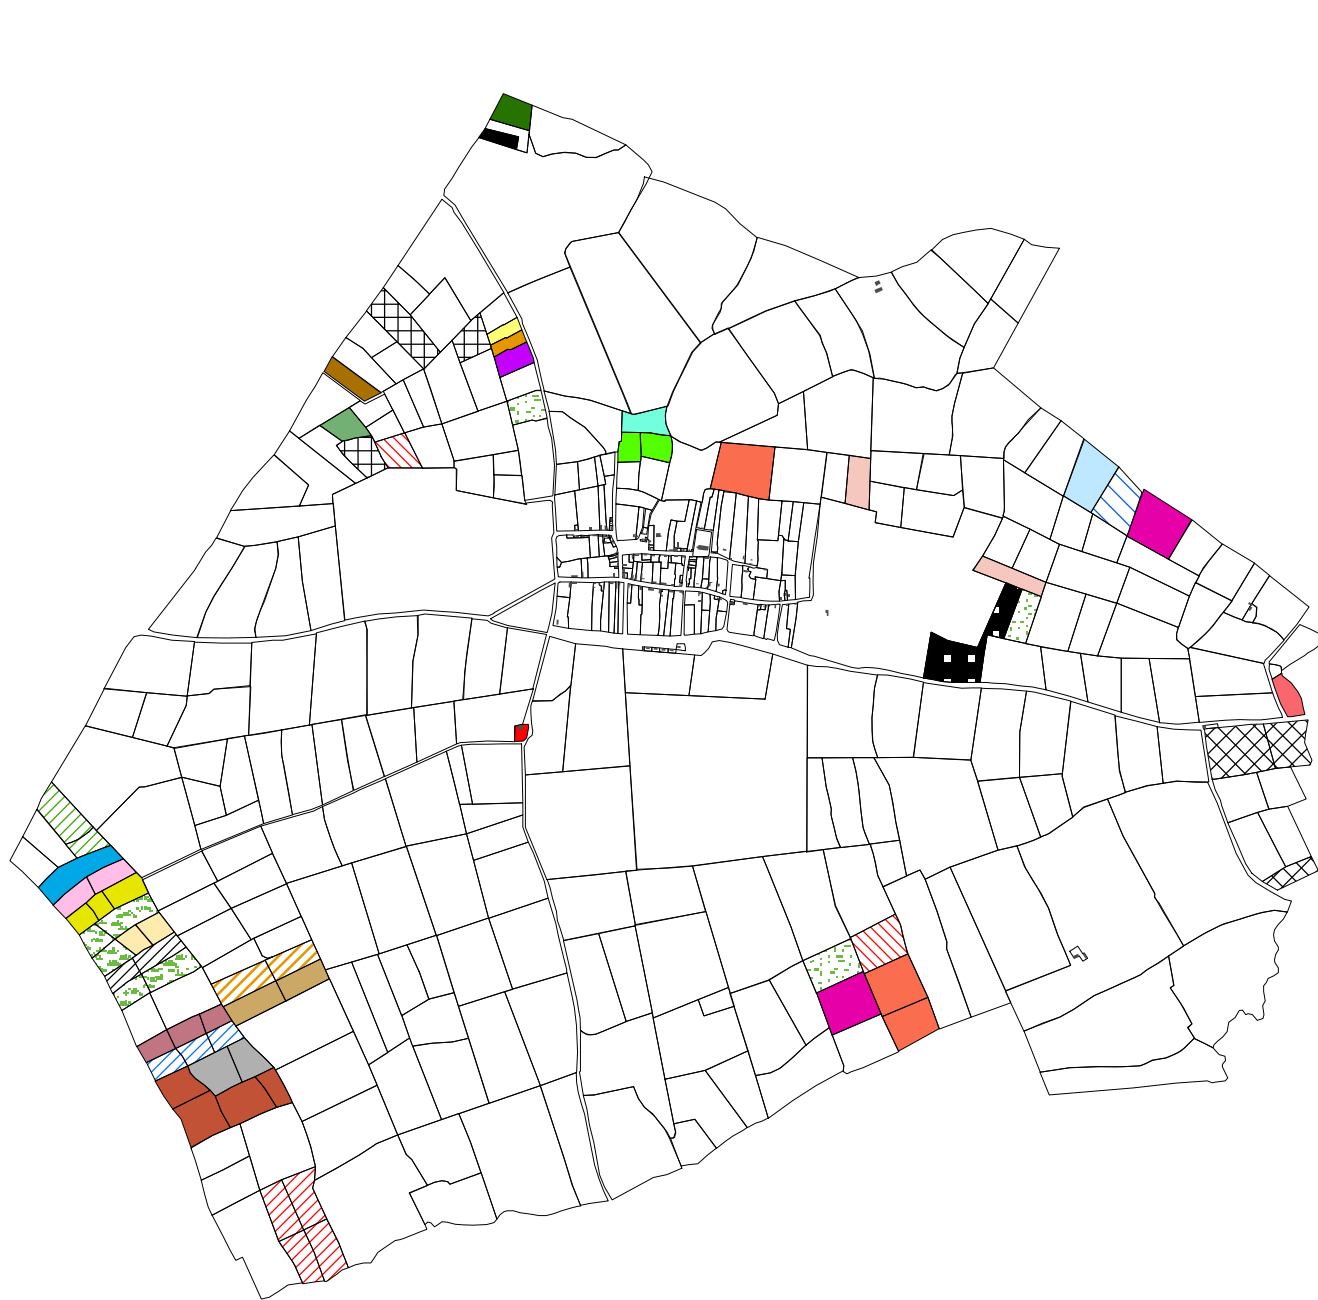

very small holdings (under 20 acres)

occupiers

	John Bower		John Hargrave
	Thomas Bell		John Morley
	William Smith		Thomas Bodle
	Elizabeth Skinner		John Brooks
	William Petty		John Beet
	John Johnson		Thomas Crampton
	John Willoughby		Thomas Clifton
	John Bradshaw		William Mellows
	Mary Parr		William Ridge
	Widow Oliver		Richard Keyworth
	John Newton		Jesper Doncaster
	George Widnall		Richard Gamble
	Thomas Preston		William Wheatley
	Thomas Beet		Daniel Bakeley
	William Dring		Thomas Skellington
	John Wrath		The Revd Mr. Kirkby
	John Hopwell		John Lee
	Richard Crampton		

Additional Information Layers © copyright
Bingham Heritage Trails Association 2009