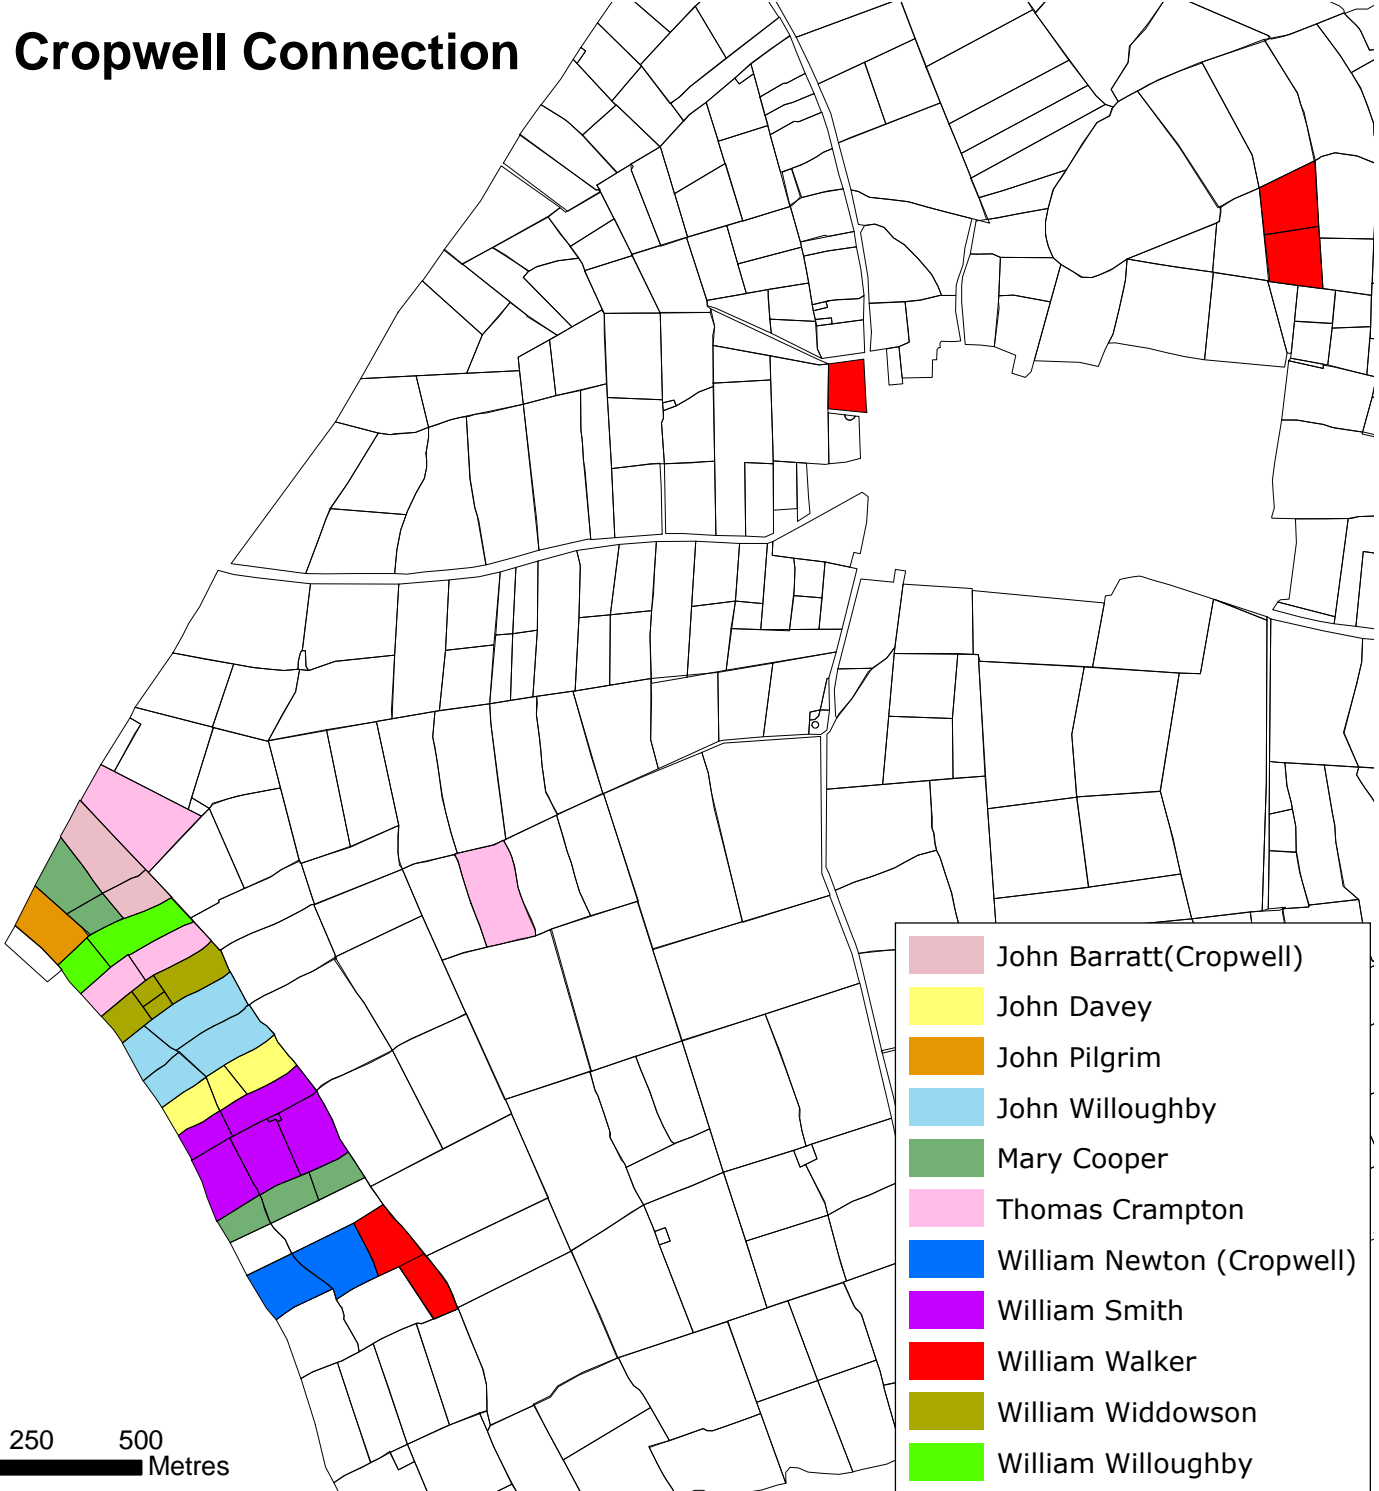

The Cropwell Connection

0 250 500 Metres

- John Barratt (Cropwell)
- John Davey
- John Pilgrim
- John Willoughby
- Mary Cooper
- Thomas Crampton
- William Newton (Cropwell)
- William Smith
- William Walker
- William Widdowson
- William Willoughby