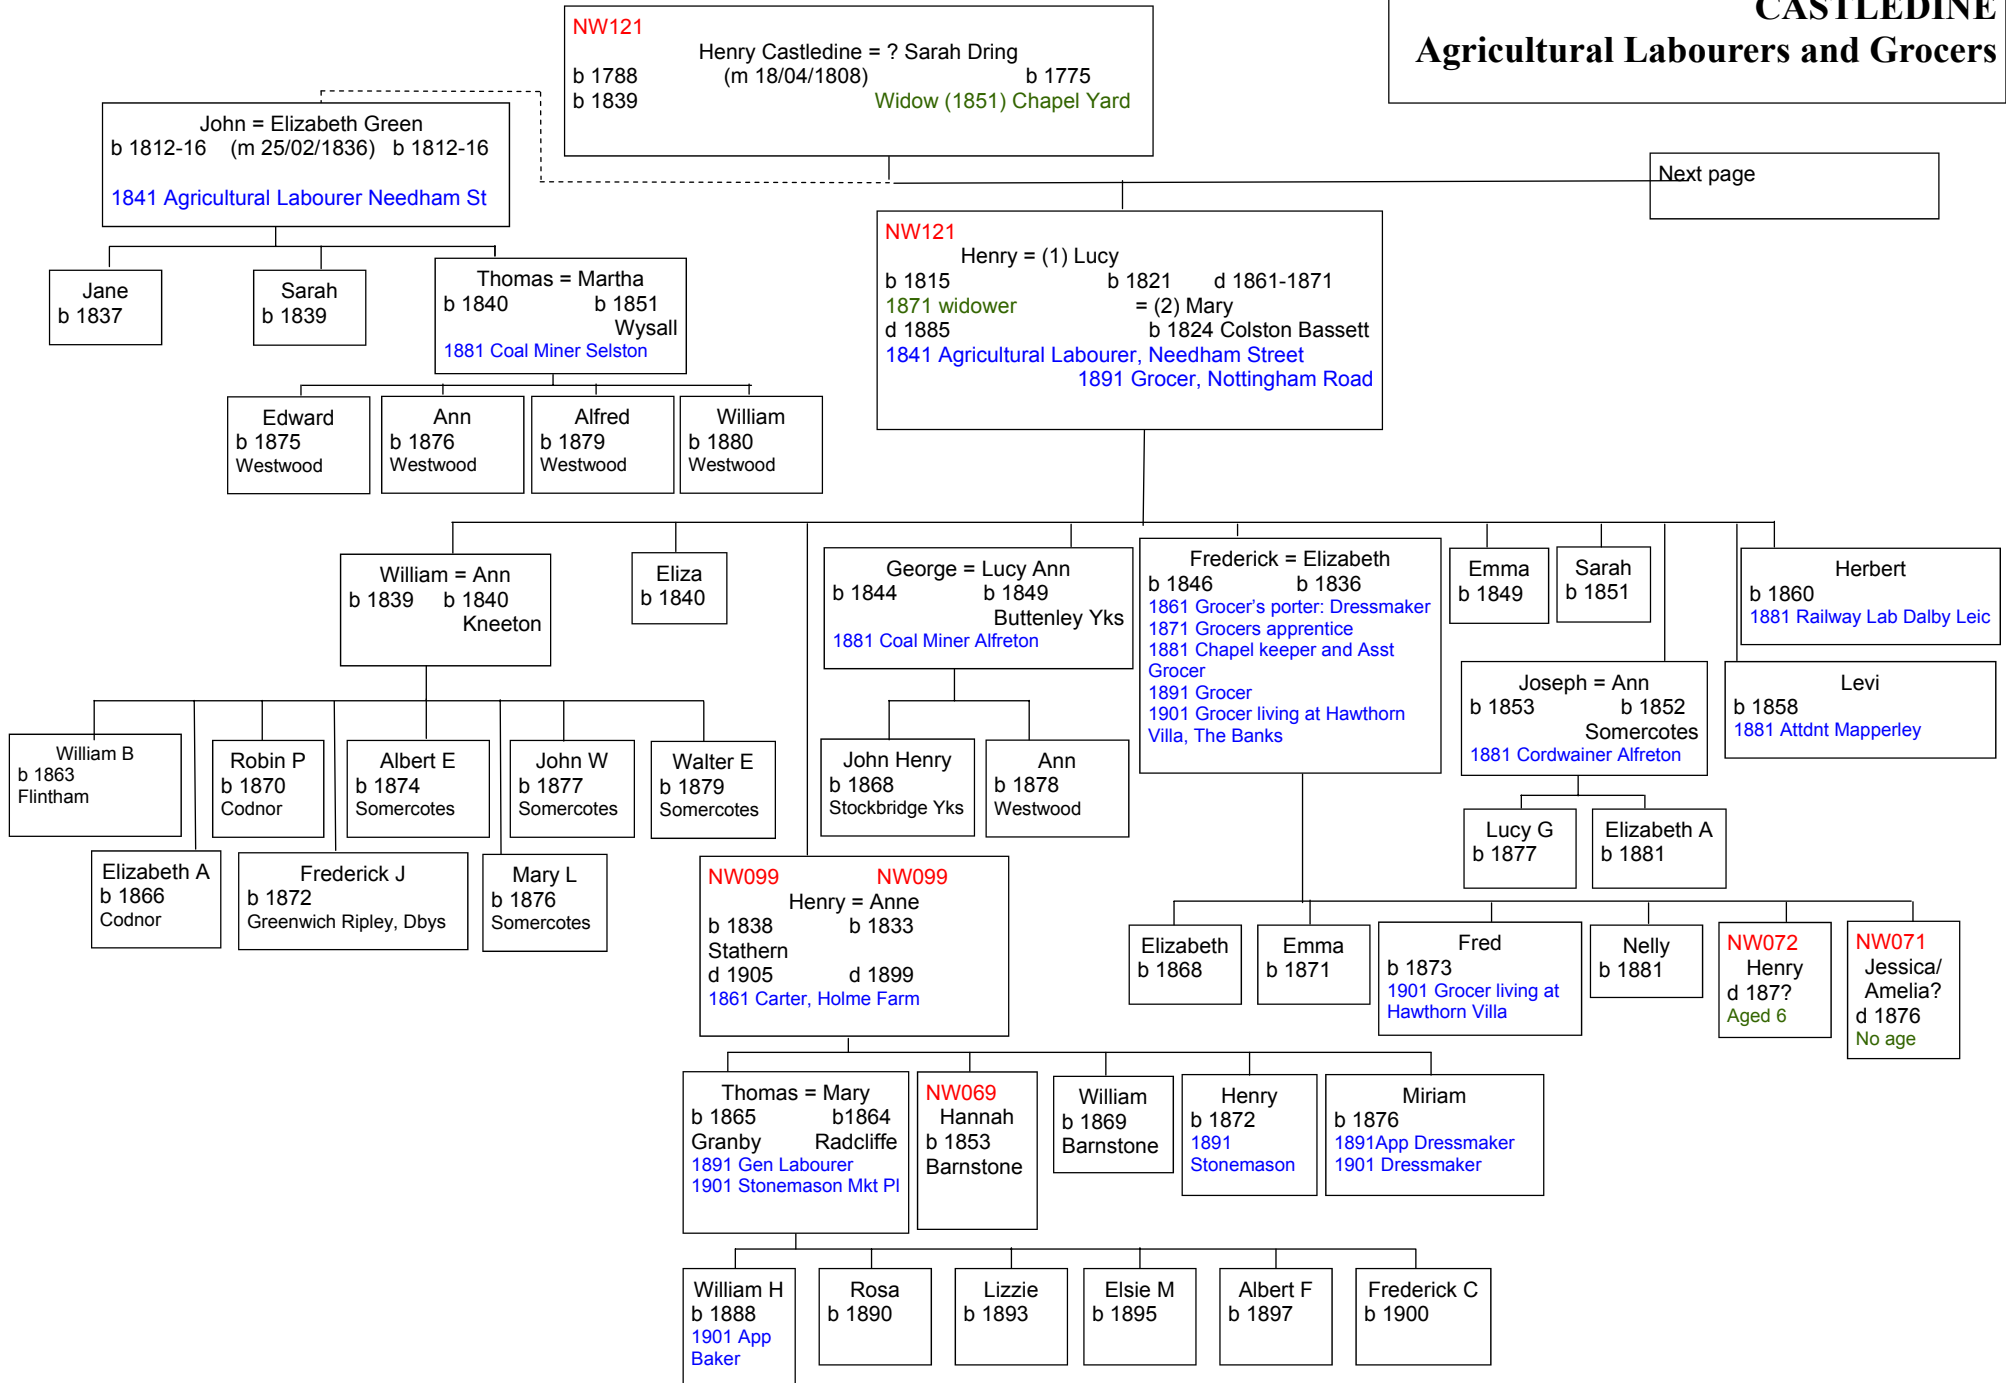

CASTLEDINE Agricultural Labourers and Grocers

CASTLEDINE (2)

Agricultural Labourers and Grocers