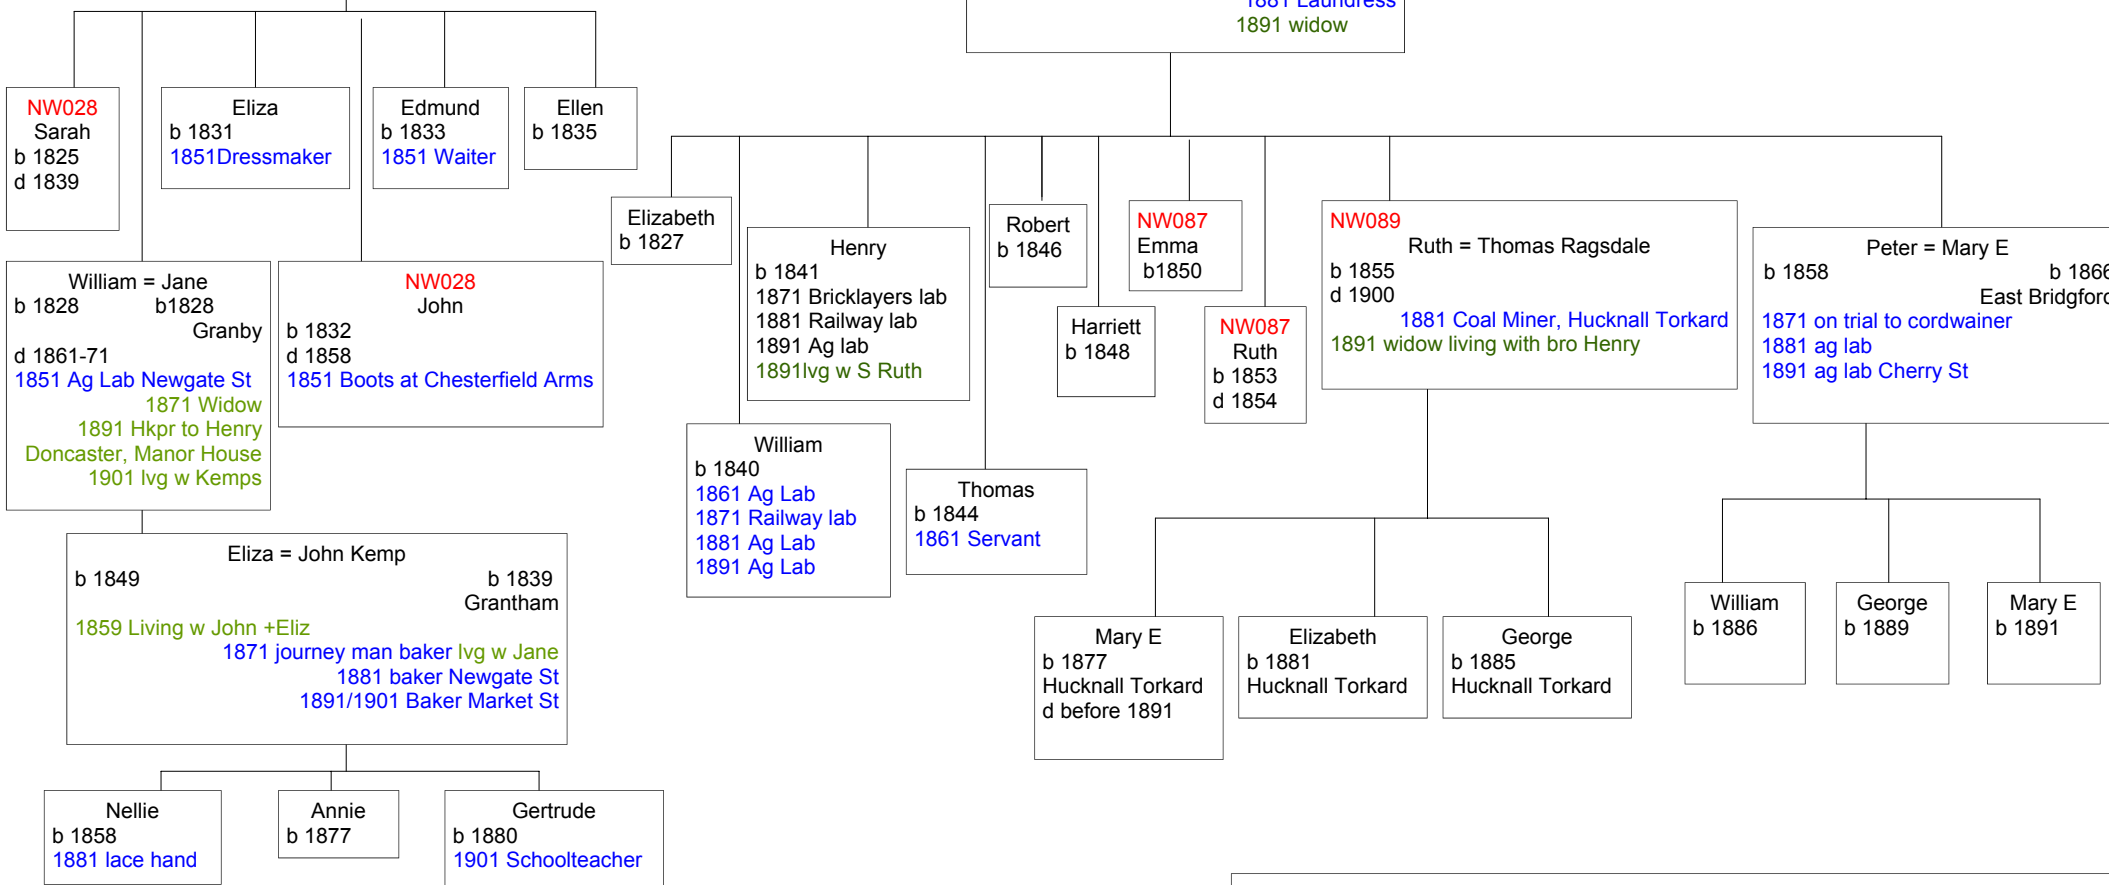

PARNHAM

Peter Parnham = Frances
 b 1771-76
 1841 Ag Lab

John Parnham = Elizabeth
 b 1807 b 1808
 d 1851-61 d 1851-61
 1841 manservant Chesterfield Arms
 Eliz at Moor Lane
 1851 Hostler

NW087 Thomas Parnham = Susan(nah) NW089
 b 1809 b 1813
 Newark
 d 1871+ d 1881+
 Agricultural Labourer
 Needham St
 1871 Seamstress
 1881 Laundress
 1891 widow

Nb re Hucknall Torkard became Hucknall in 1916
 Hucknall no 1 pit opened 1864
 Cigar factory opened in Whybourne St, where Ruth and Thomas lived, in 1884
 1872 small pox epidemic