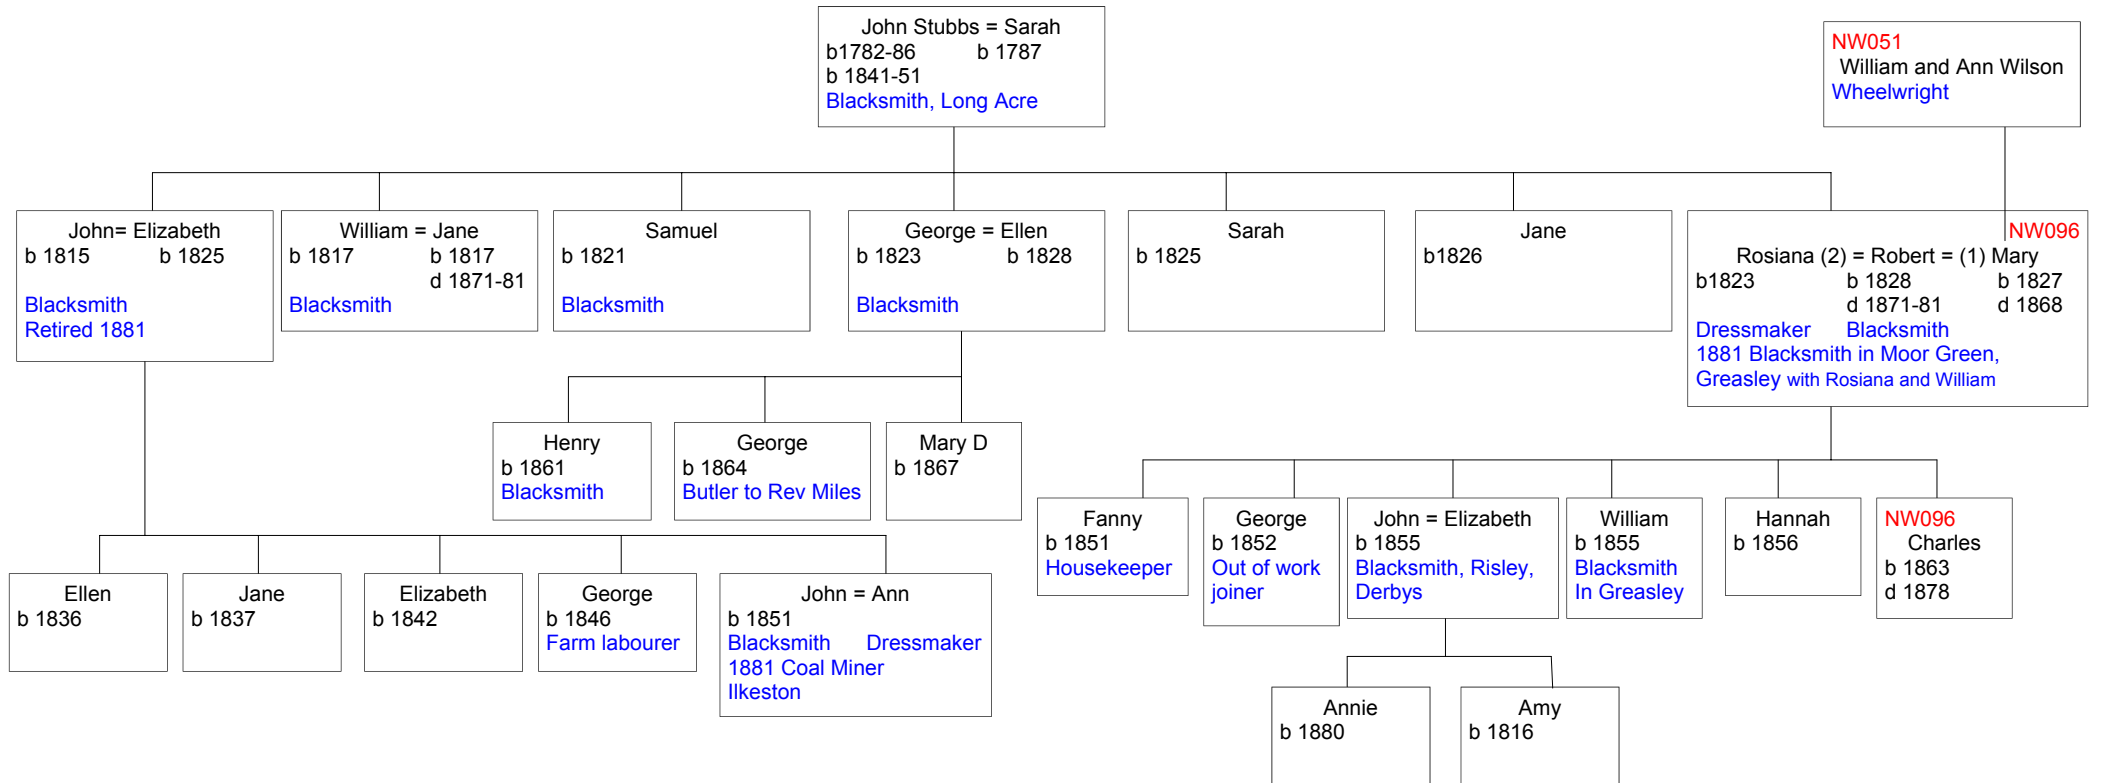

STUBBS

NB
 Only George Page and daughter Mary D in 1881 census for Bingham in Church Street
 Only Ellen, aged 75, in 1901 census for Bingham in Church Street, living with her widowed sister Elizabeth Cumberland and a boarder, Mary Lindsey, schoolteacher.