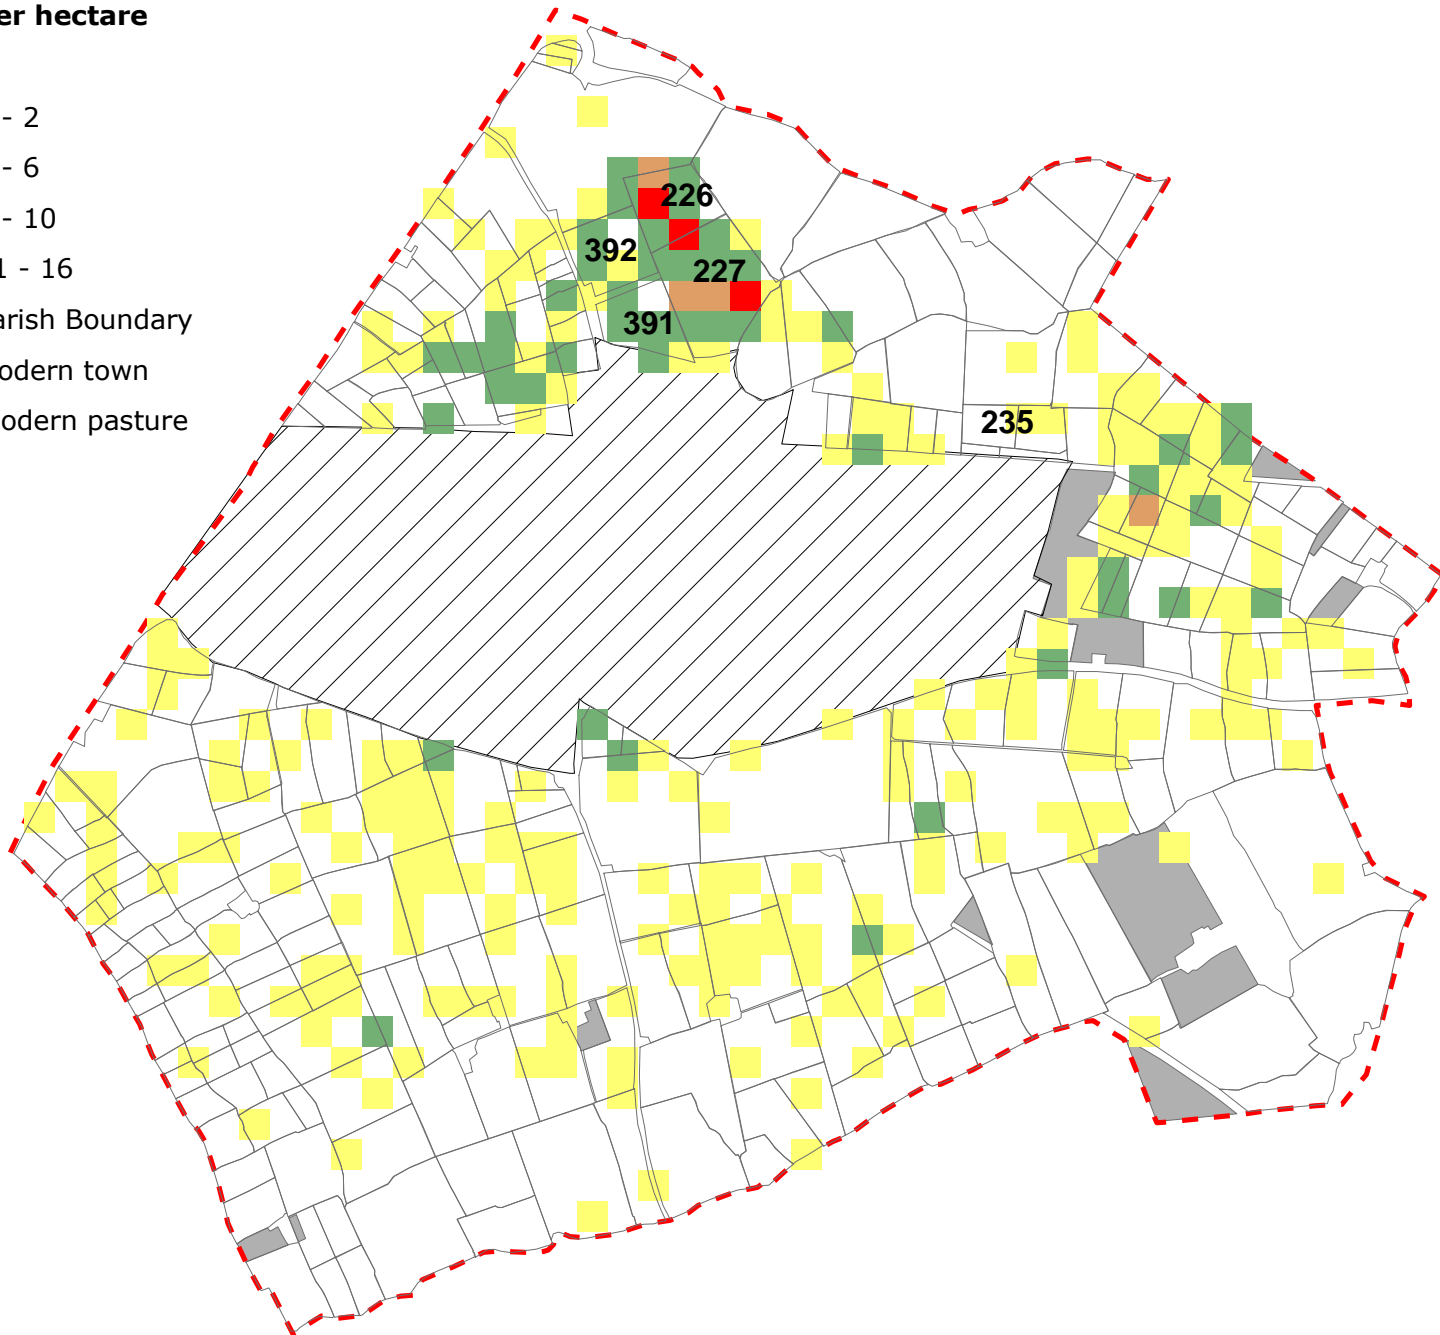

Figure 3.56  
Vitrified Coarse Earthenware by 100m grid

1776 fields

**Finds per hectare**

0

1 - 2

3 - 6

7 - 10

11 - 16

Parish Boundary

Modern town

modern pasture

0 500 1,000 2,000 Metres