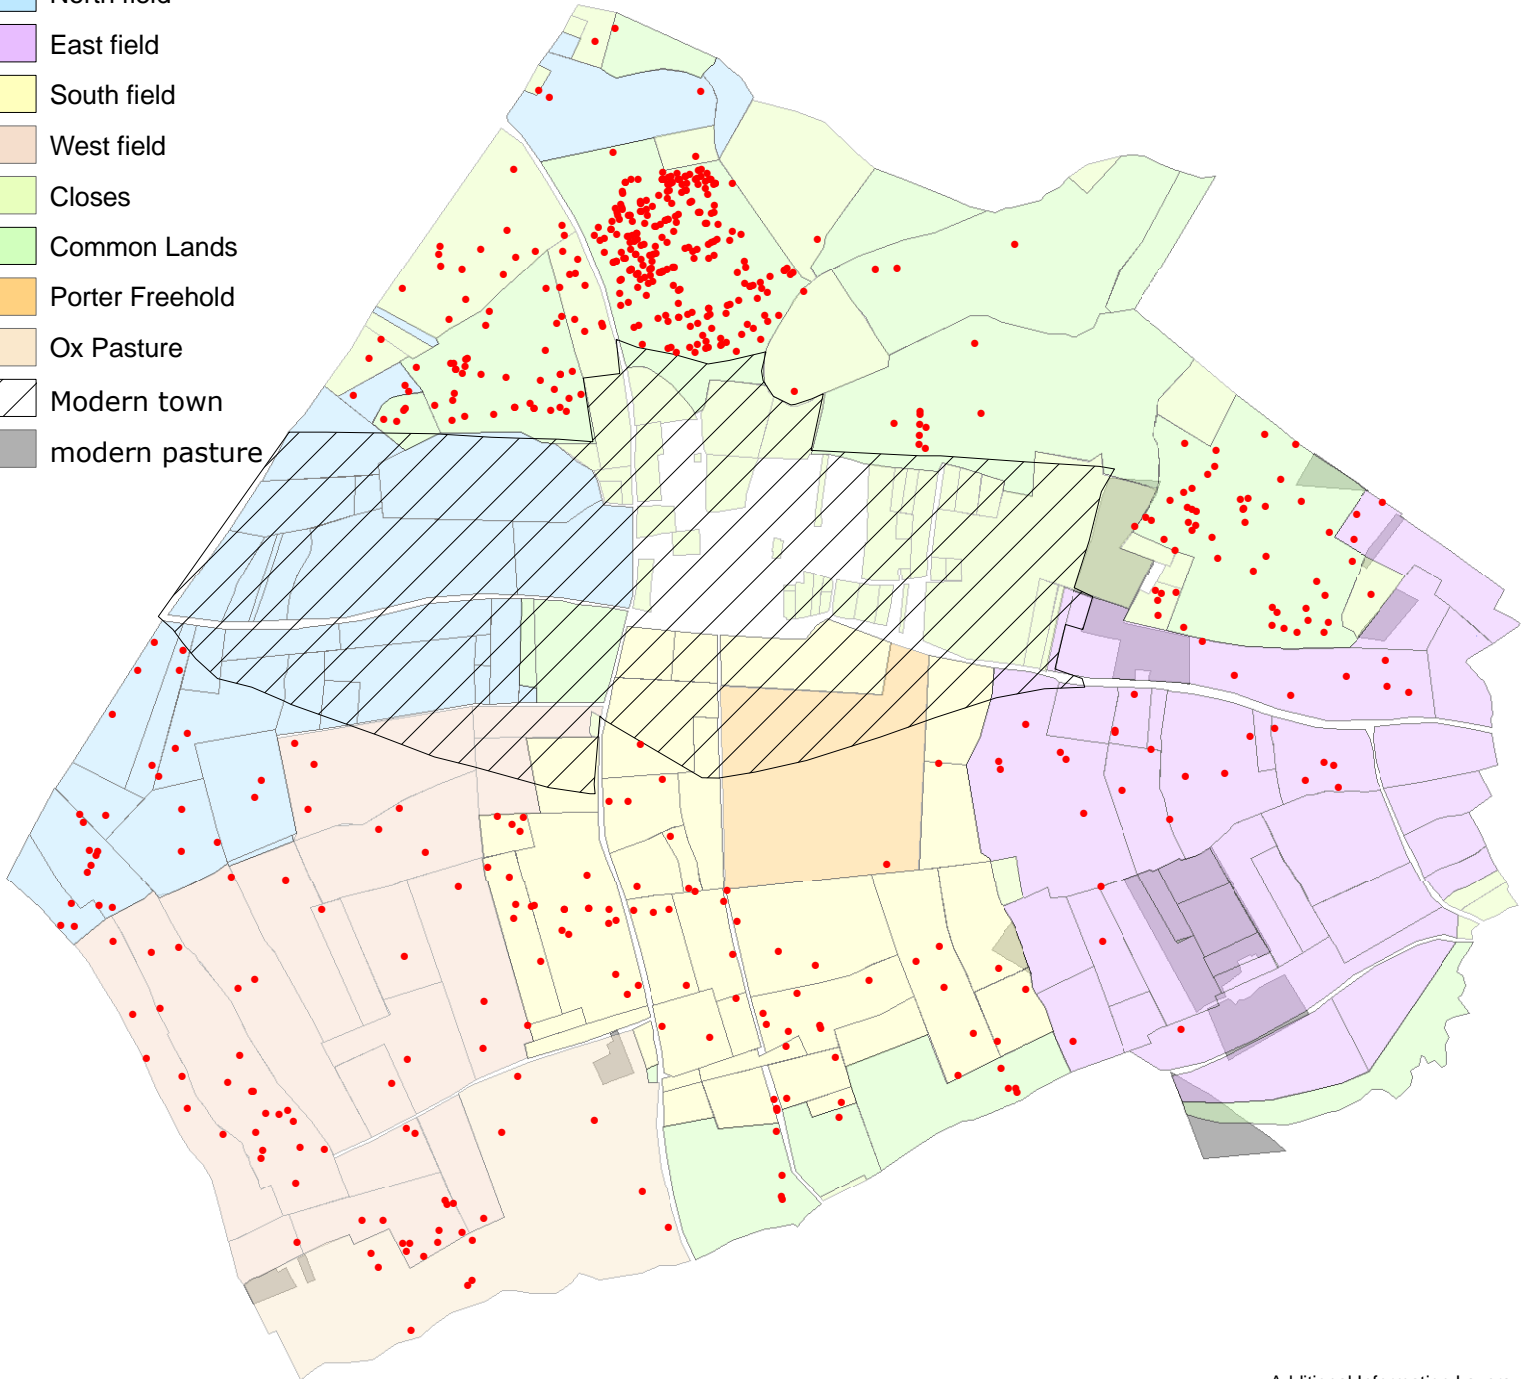

Figure 3.65
18th century stoneware on 1586 furlongs

- North field
- East field
- South field
- West field
- Closes
- Common Lands
- Porter Freehold
- Ox Pasture
- Modern town
- modern pasture

0 500 1,000 2,000 Metres