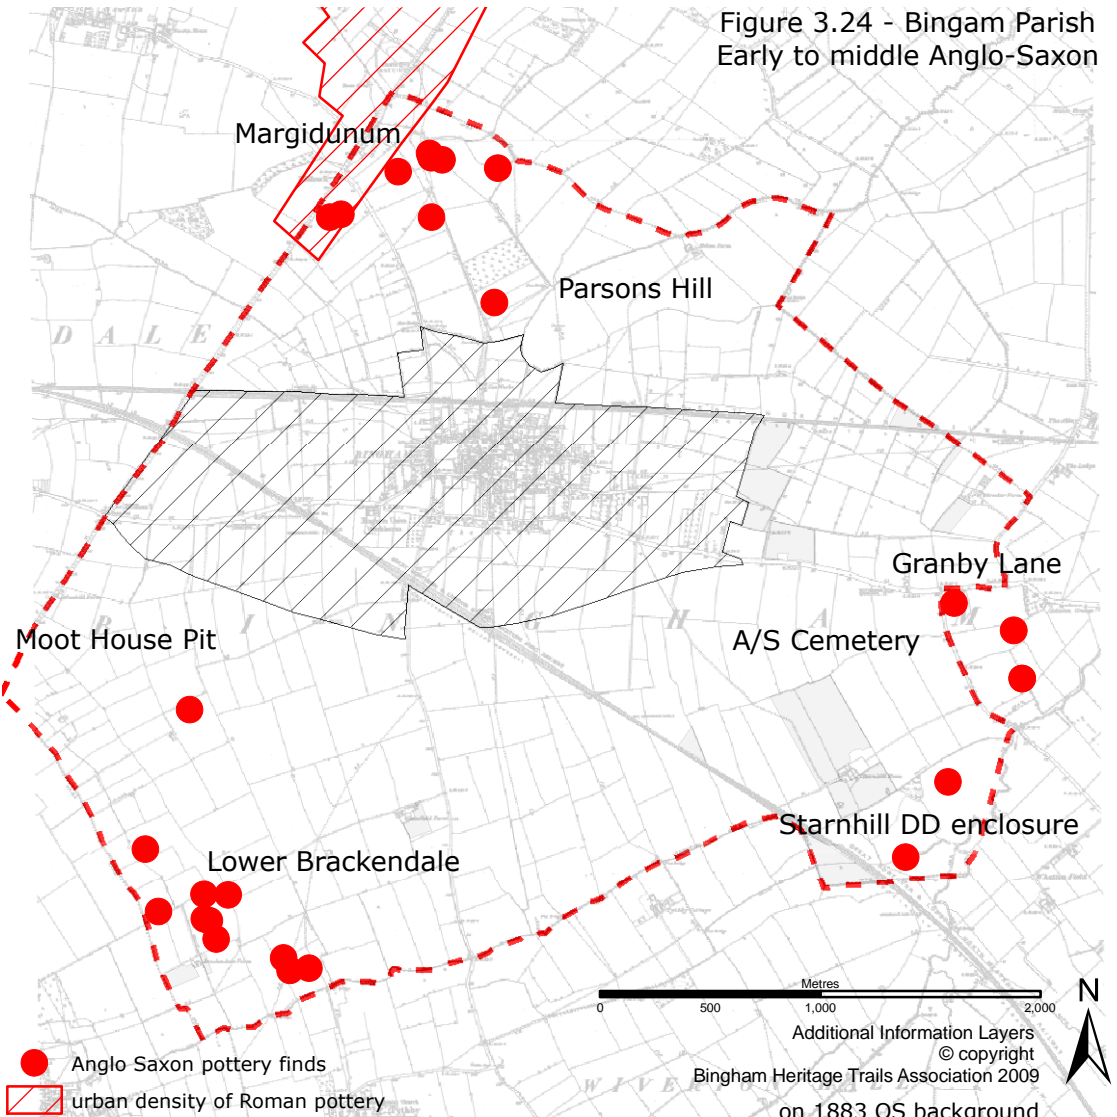

Figure 3.24 - Bingam Parish
Early to middle Anglo-Saxon

Margidunum

Parsons Hill

Granby Lane

Moot House Pit

A/S Cemetery

Lower Brackendale

Starnhill DD enclosure

- Anglo Saxon pottery finds
- ▨ urban density of Roman pottery

Metres
0 500 1,000 2,000

Additional Information Layers
© copyright
Bingham Heritage Trails Association 2009

on 1883 OS background