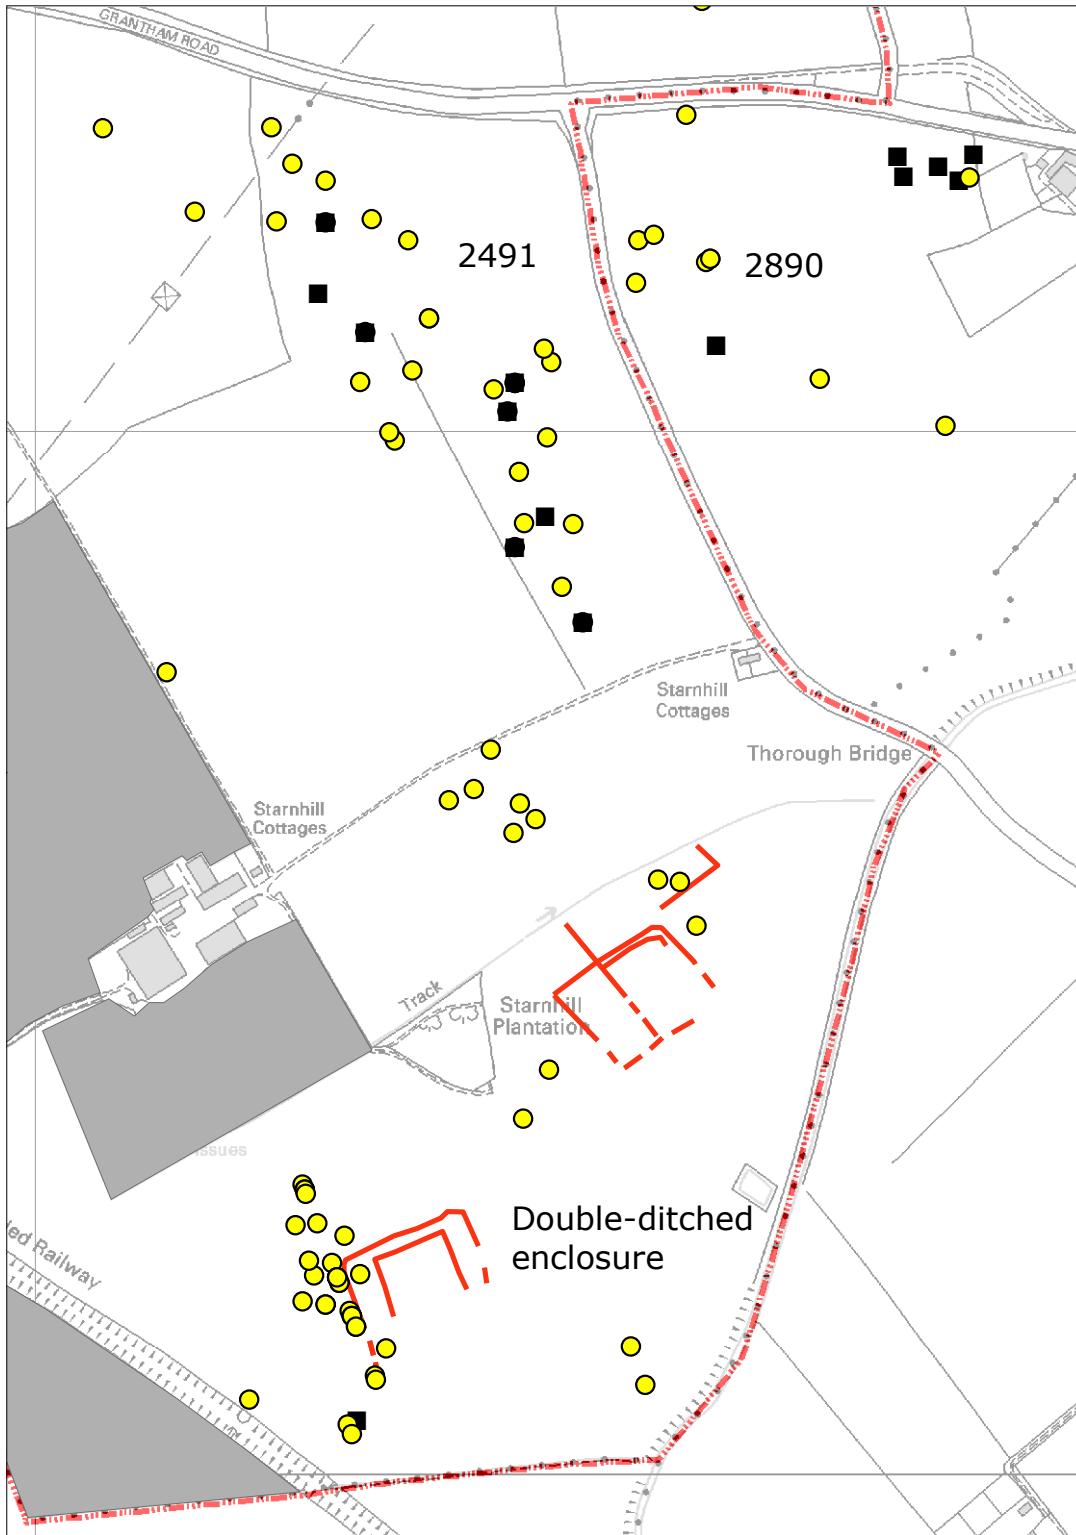

Figure 3.12
 Granby Lane Iron Age
 and Roman pottery finds

-  Modern pasture
-  Iron Age pottery
-  Roman pottery
-  Crop marks

0 50 100 200 Metres

Base map reproduced by
 permission of Ordnance
 Survey on behalf of HMSO.
 © Crown copyright.
 All rights reserved

Additional Information Layers
 © copyright
 Bingham Heritage Trails Association 2009