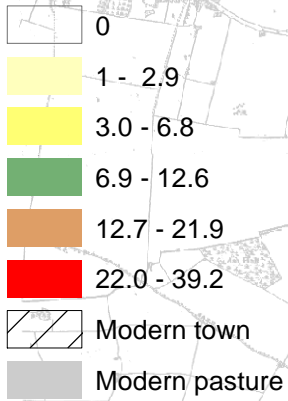

Figure 3.73
Night Soil by 1883 fields
Per hectare rankings - 19C stoneware

Finds per hectare

Additional Information Layers
© copyright
Bingham Heritage Trails Association 2010
1883 base map