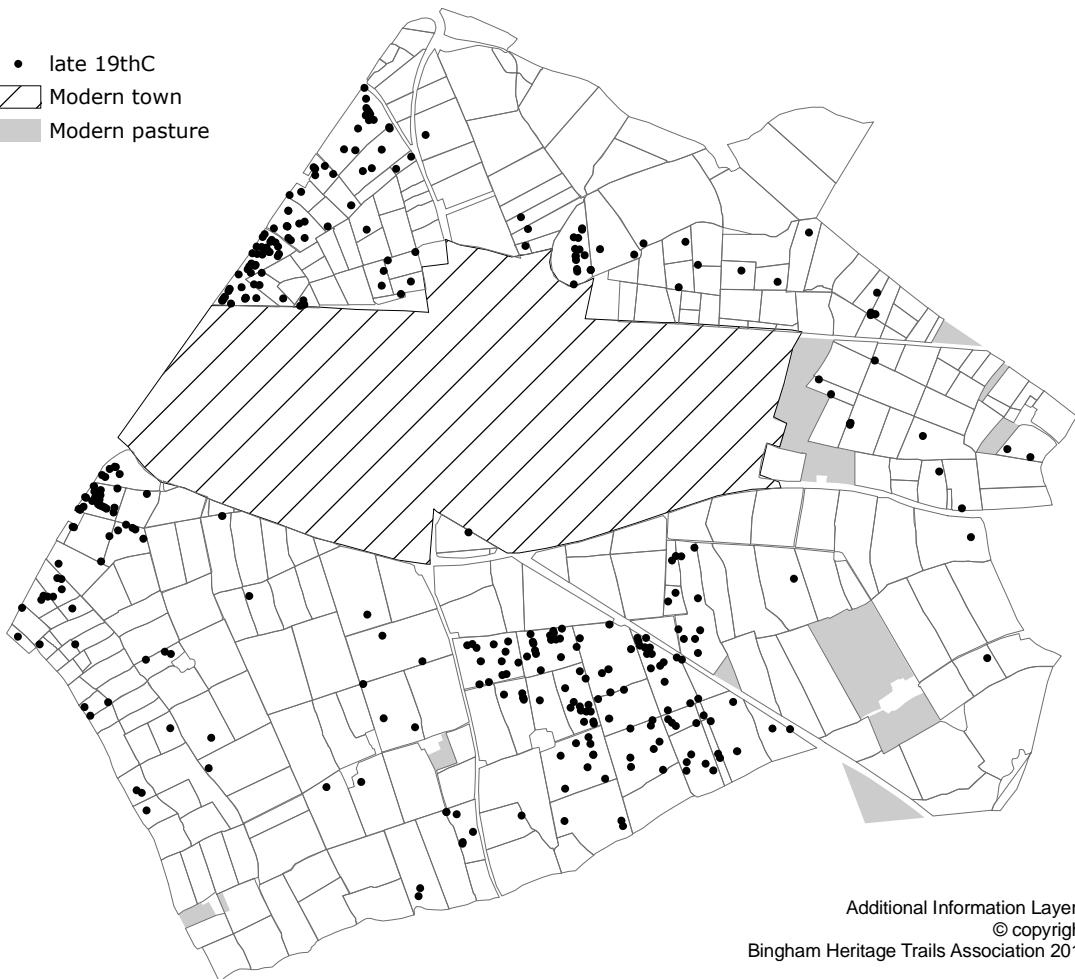

Figure 3.79  
Late 19C glass

- late 19thC
- ▨ Modern town
- Modern pasture

Additional Information Layers  
© copyright  
Bingham Heritage Trails Association 2010

1883 fields walked