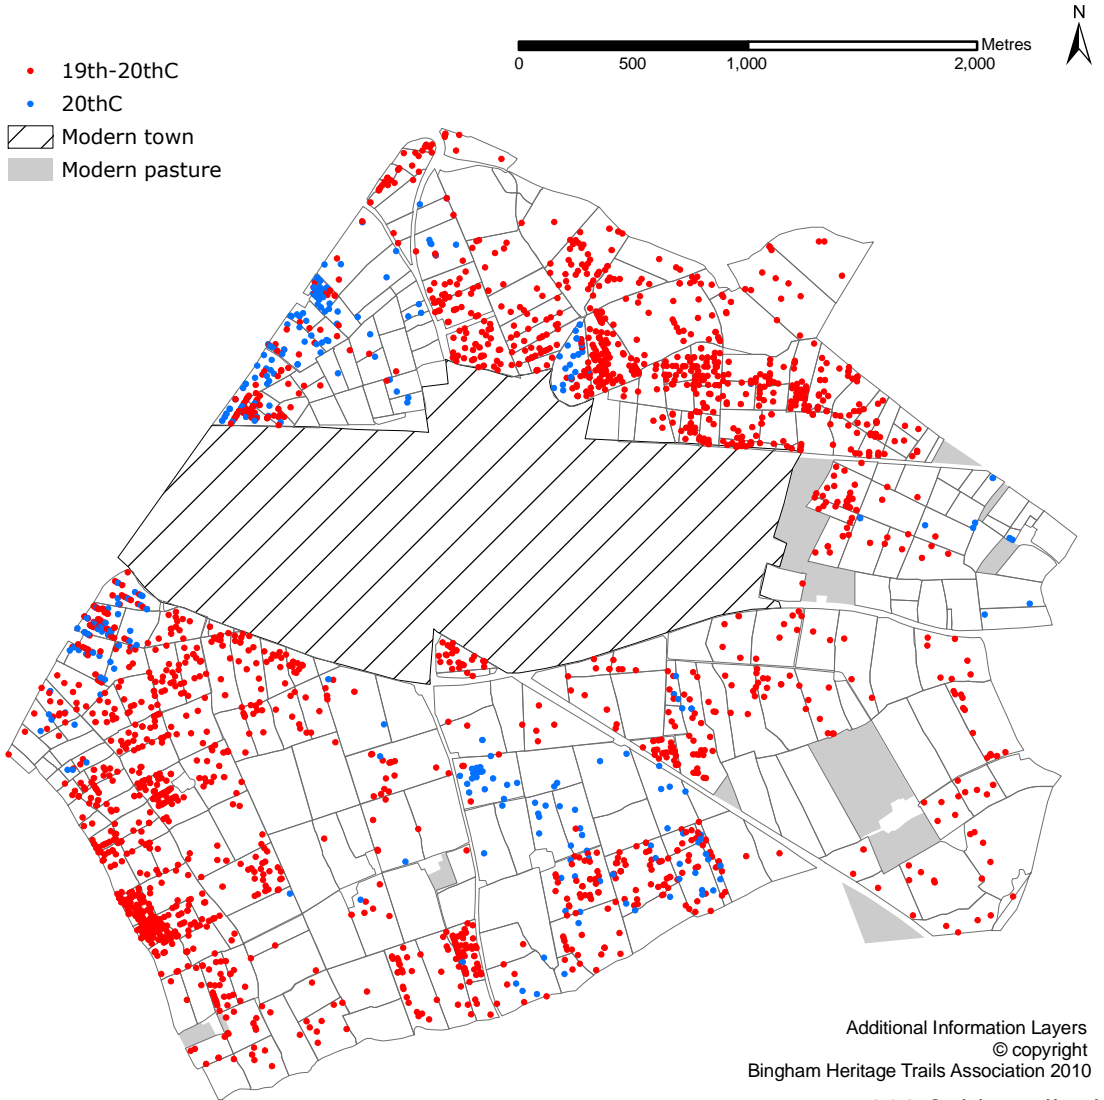

Figure 3.80
Distribution of glass finds dated 19-20C

Additional Information Layers
© copyright

Bingham Heritage Trails Association 2010

1883 fields walked