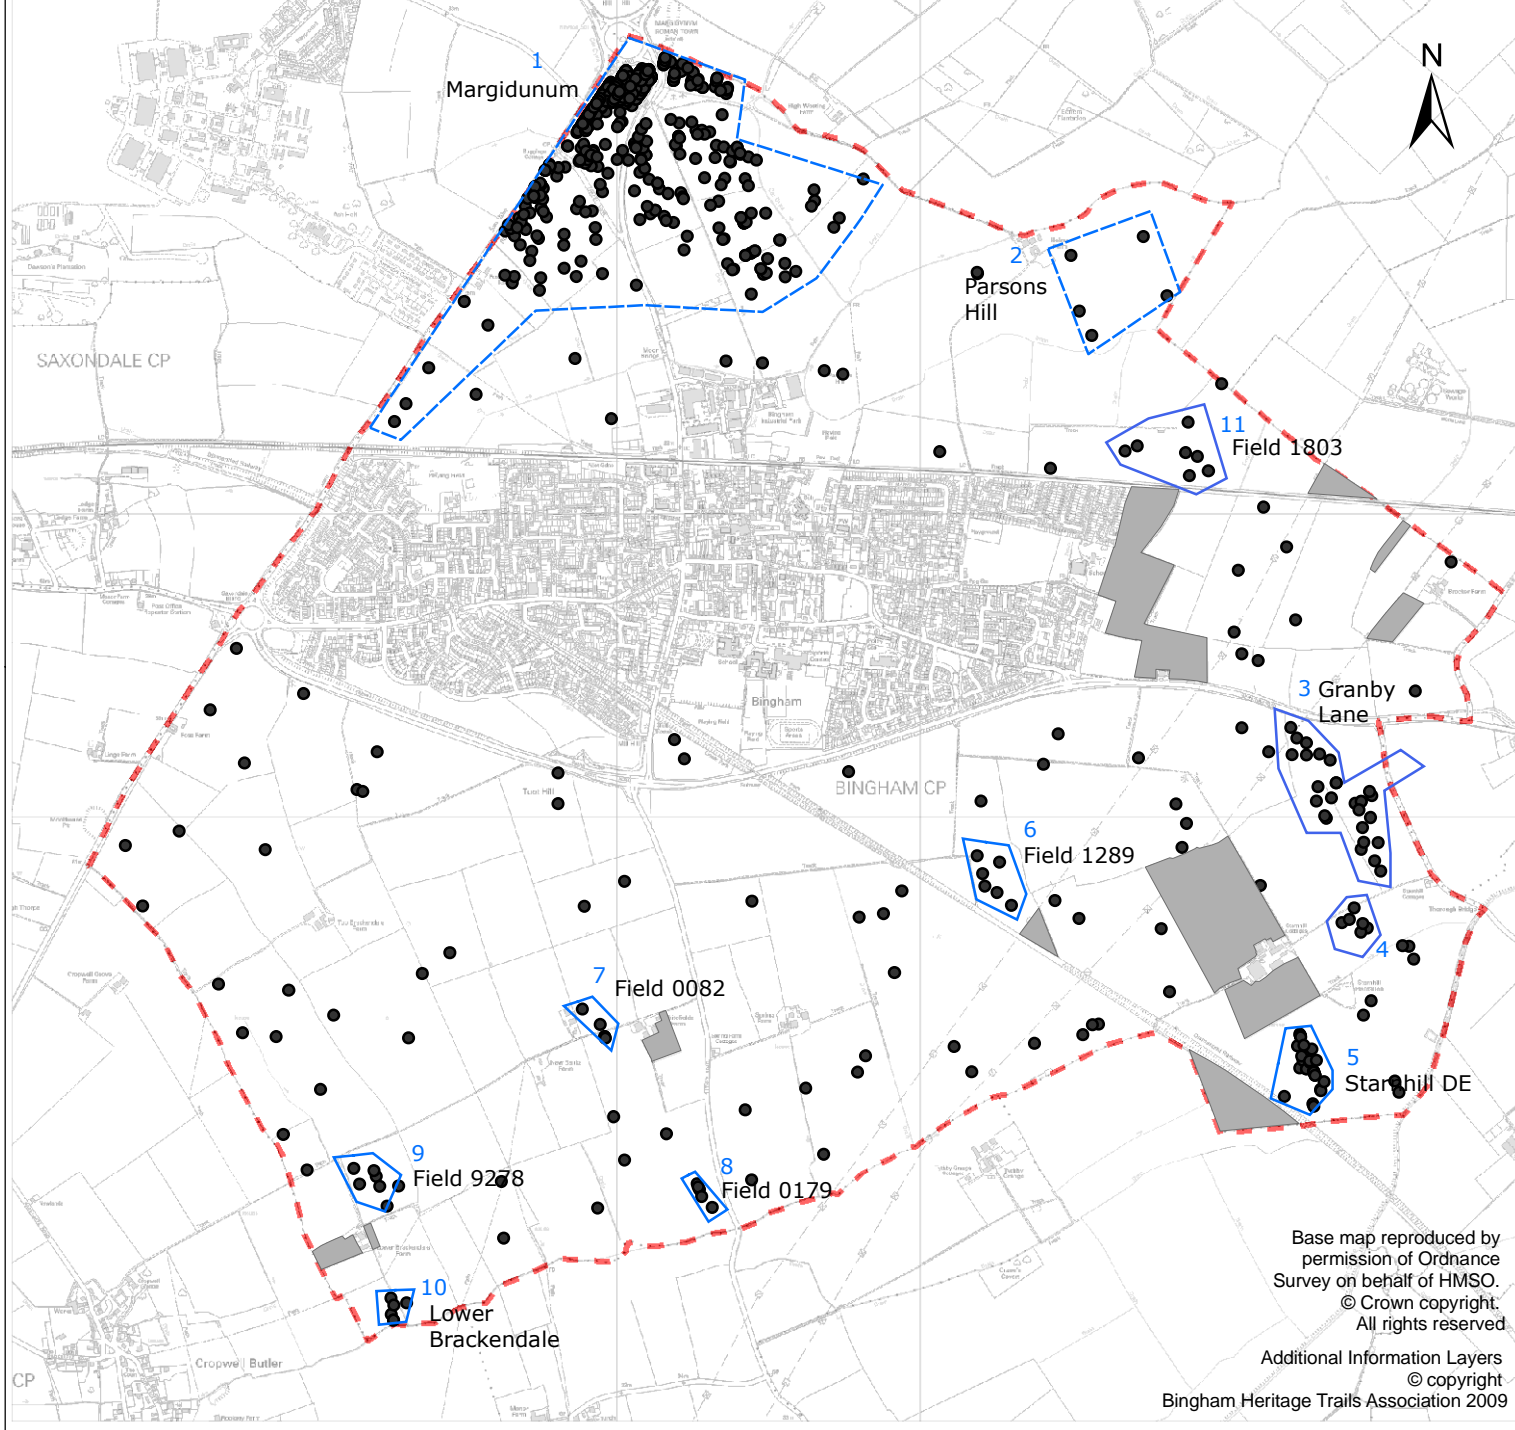

Figure 3.14 - Bingham Parish
All Roman finds

Base map reproduced by permission of Ordnance Survey on behalf of HMSO.
© Crown copyright. All rights reserved.

Additional Information Layers
© copyright
Bingham Heritage Trails Association 2009