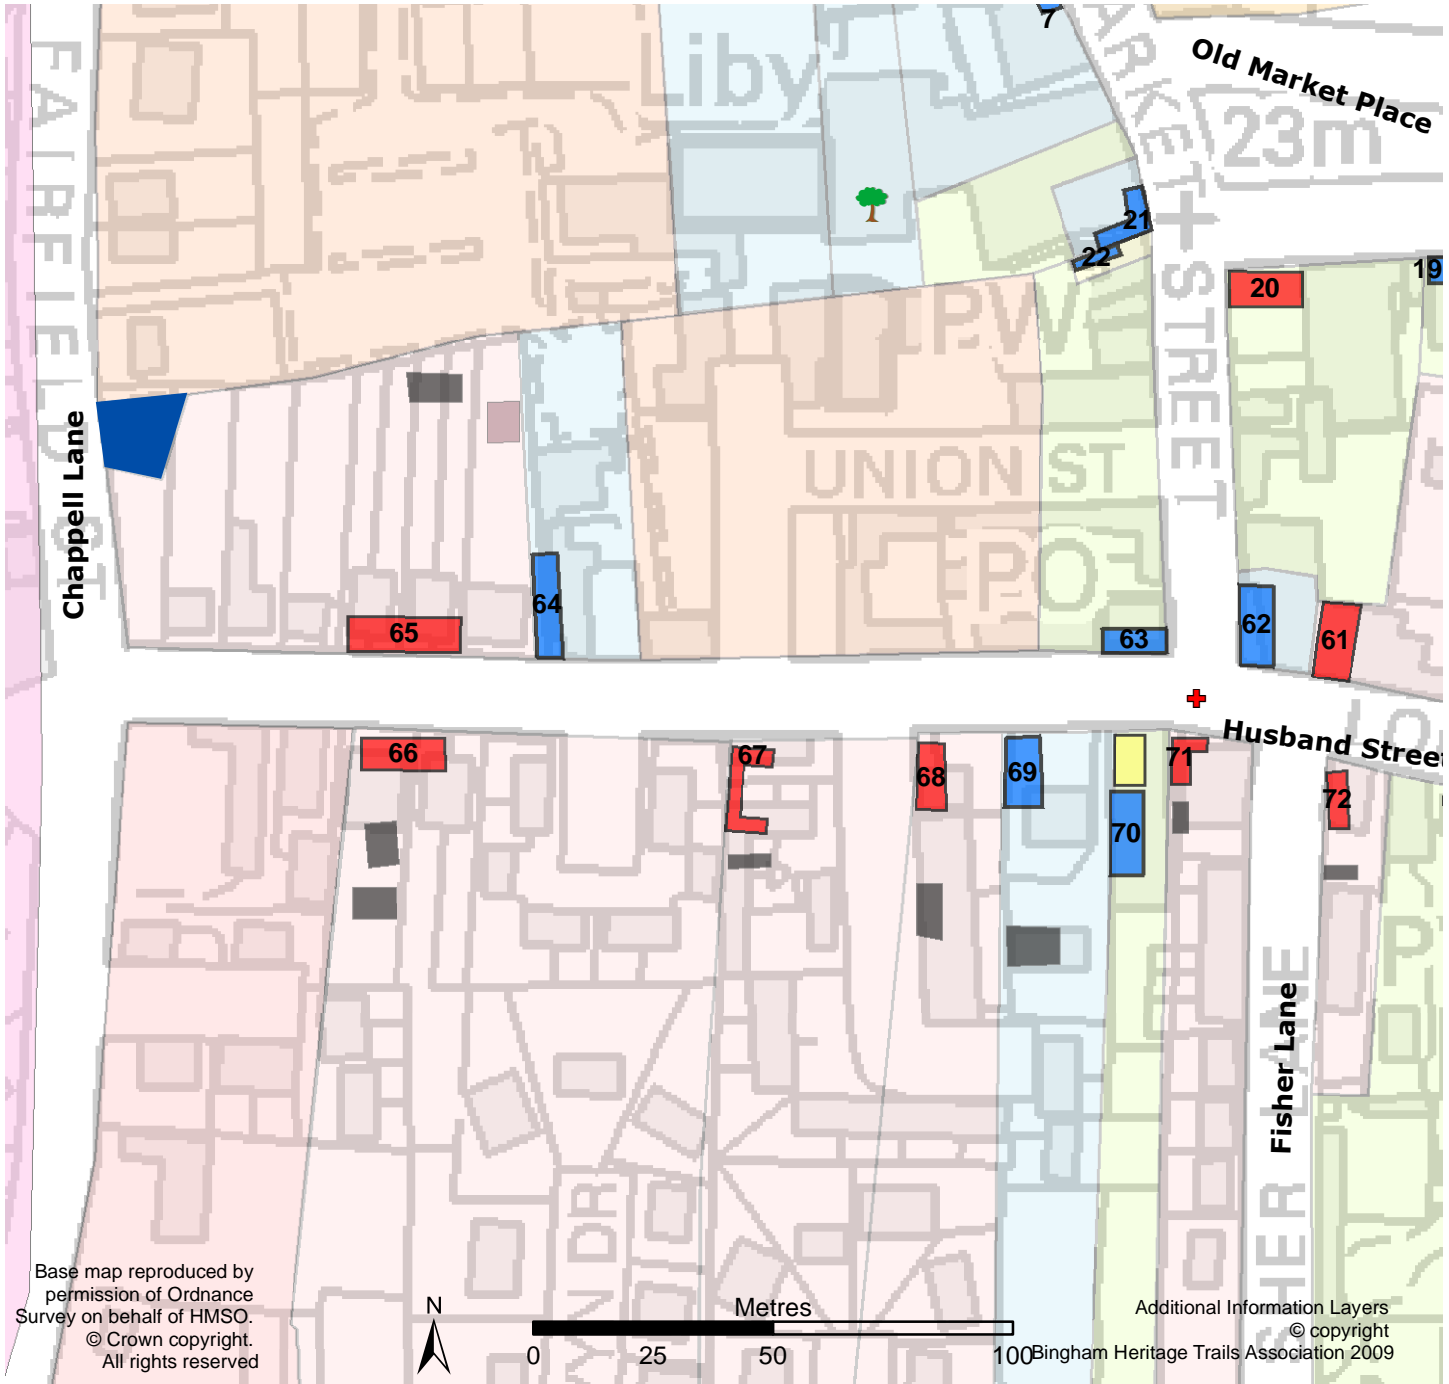

Husband Street (west)1586
Houses with reference numbers

Base map reproduced by permission of Ordnance Survey on behalf of HMSO. © Crown copyright. All rights reserved

Additional Information Layers © copyright Bingham Heritage Trails Association 2009