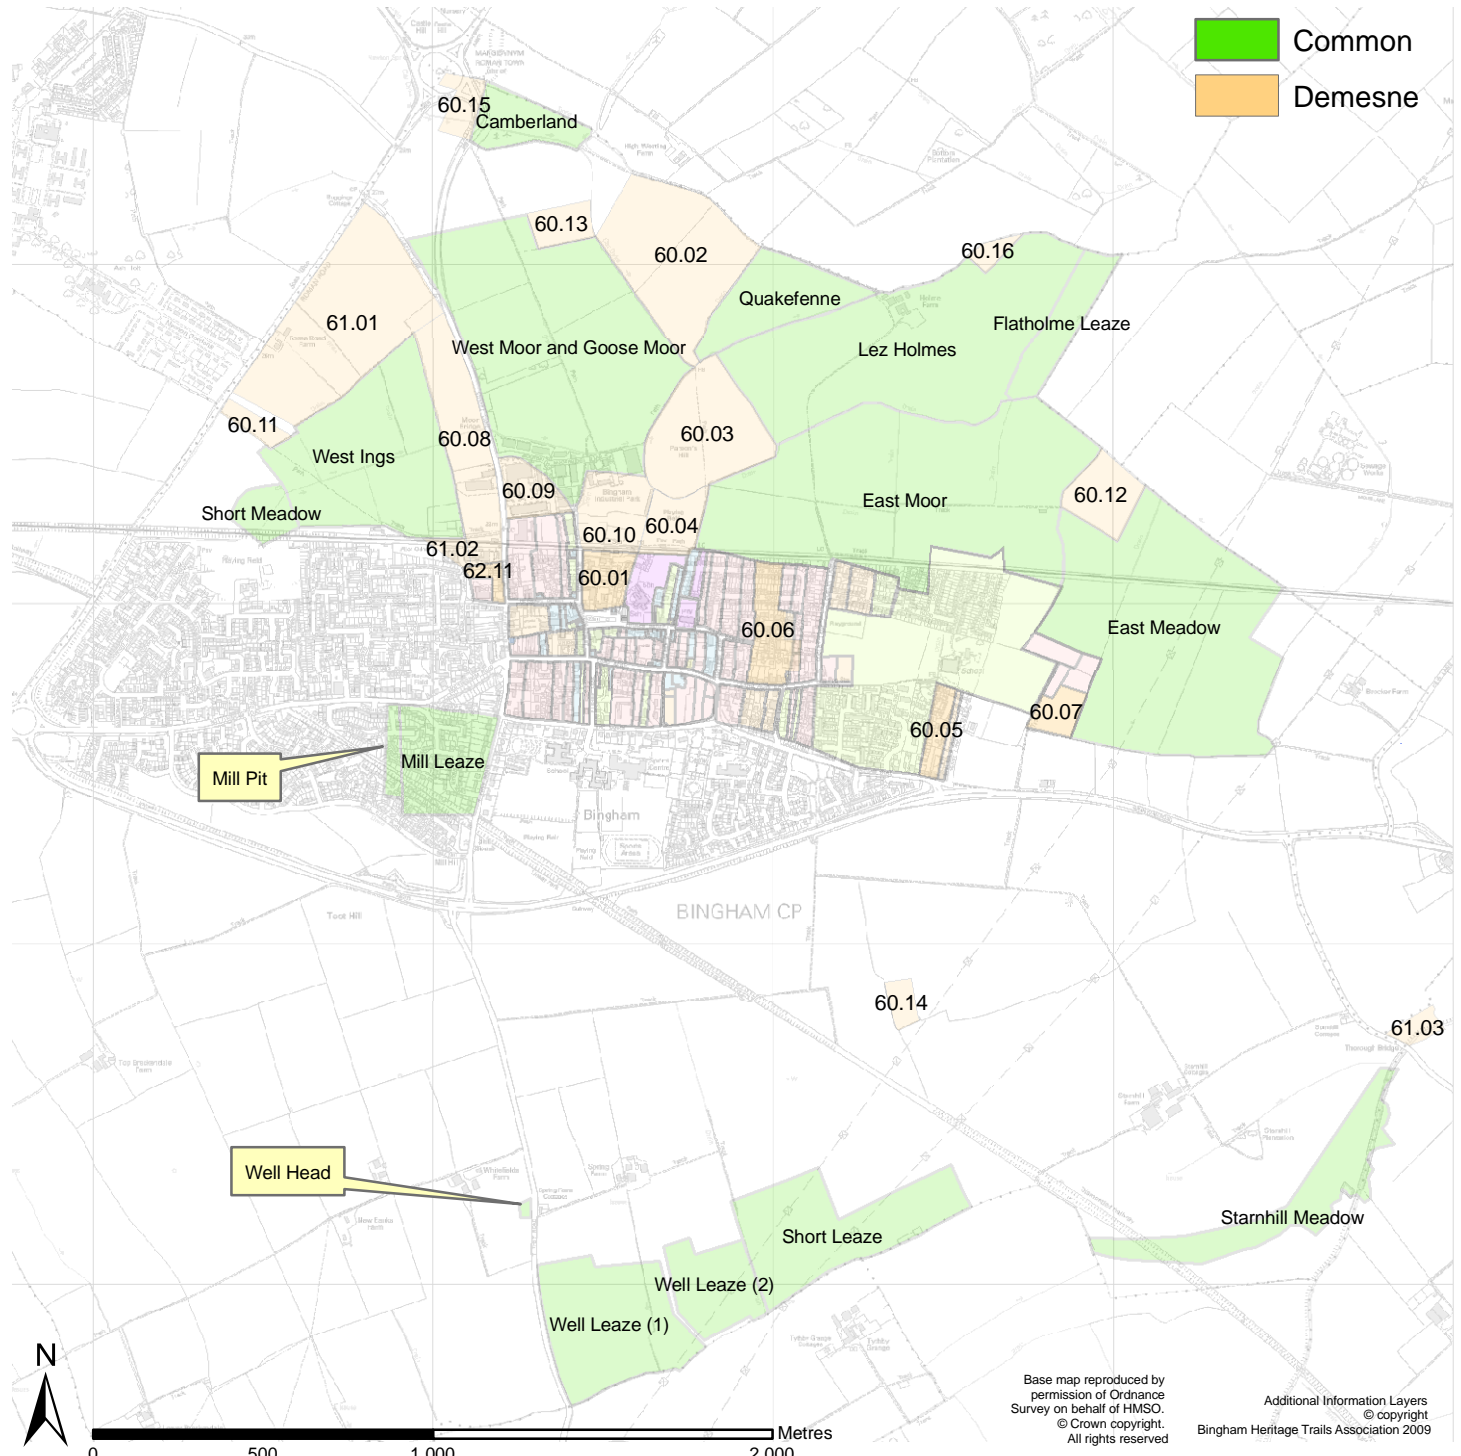

1586 conjectural map - demesne holdings and common land

Mill Pit

Well Head

Base map reproduced by permission of Ordnance Survey on behalf of HMSO. © Crown copyright. All rights reserved.
Additional Information Layers © copyright Bingham Heritage Trails Association 2009