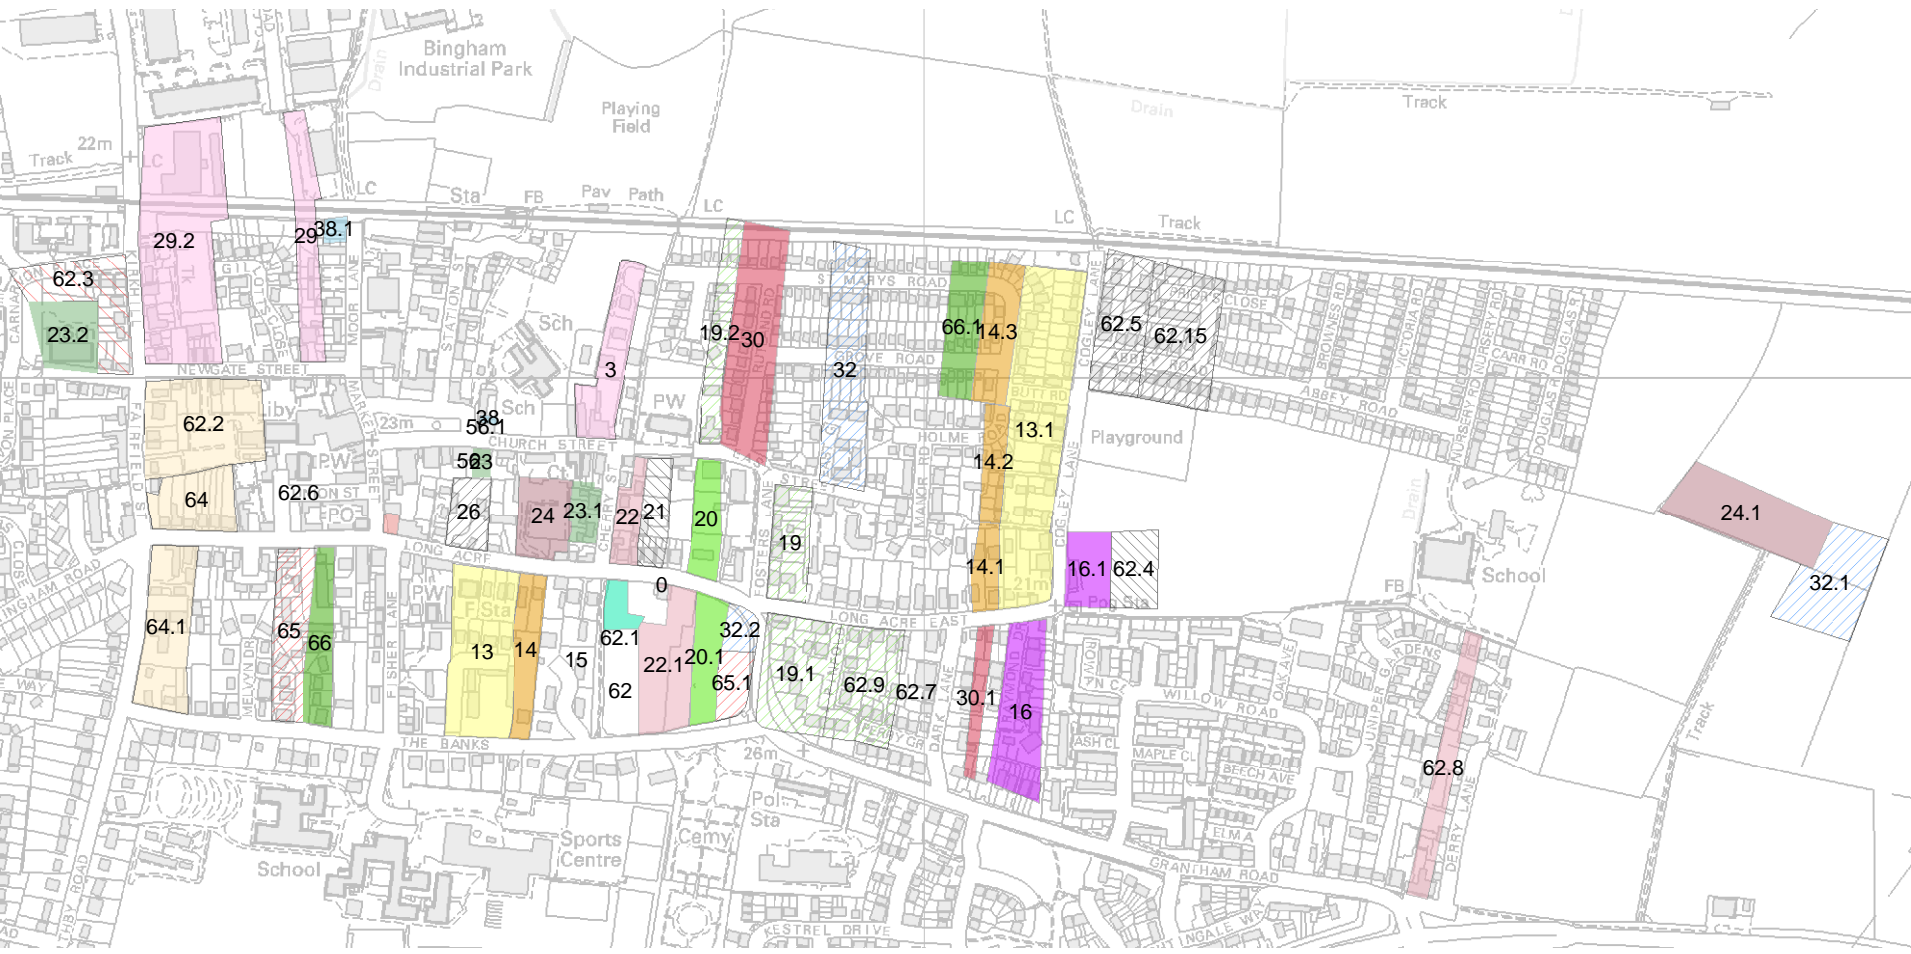

# y-closes rented to tenants (ie non demesne)

Additional Information Layers  
 © copyright  
 Bingham Heritage Trails Association 2009

Base map reproduced by permission of Ordnance Survey on behalf of HMSO.  
 © Crown copyright.  
 All rights reserved