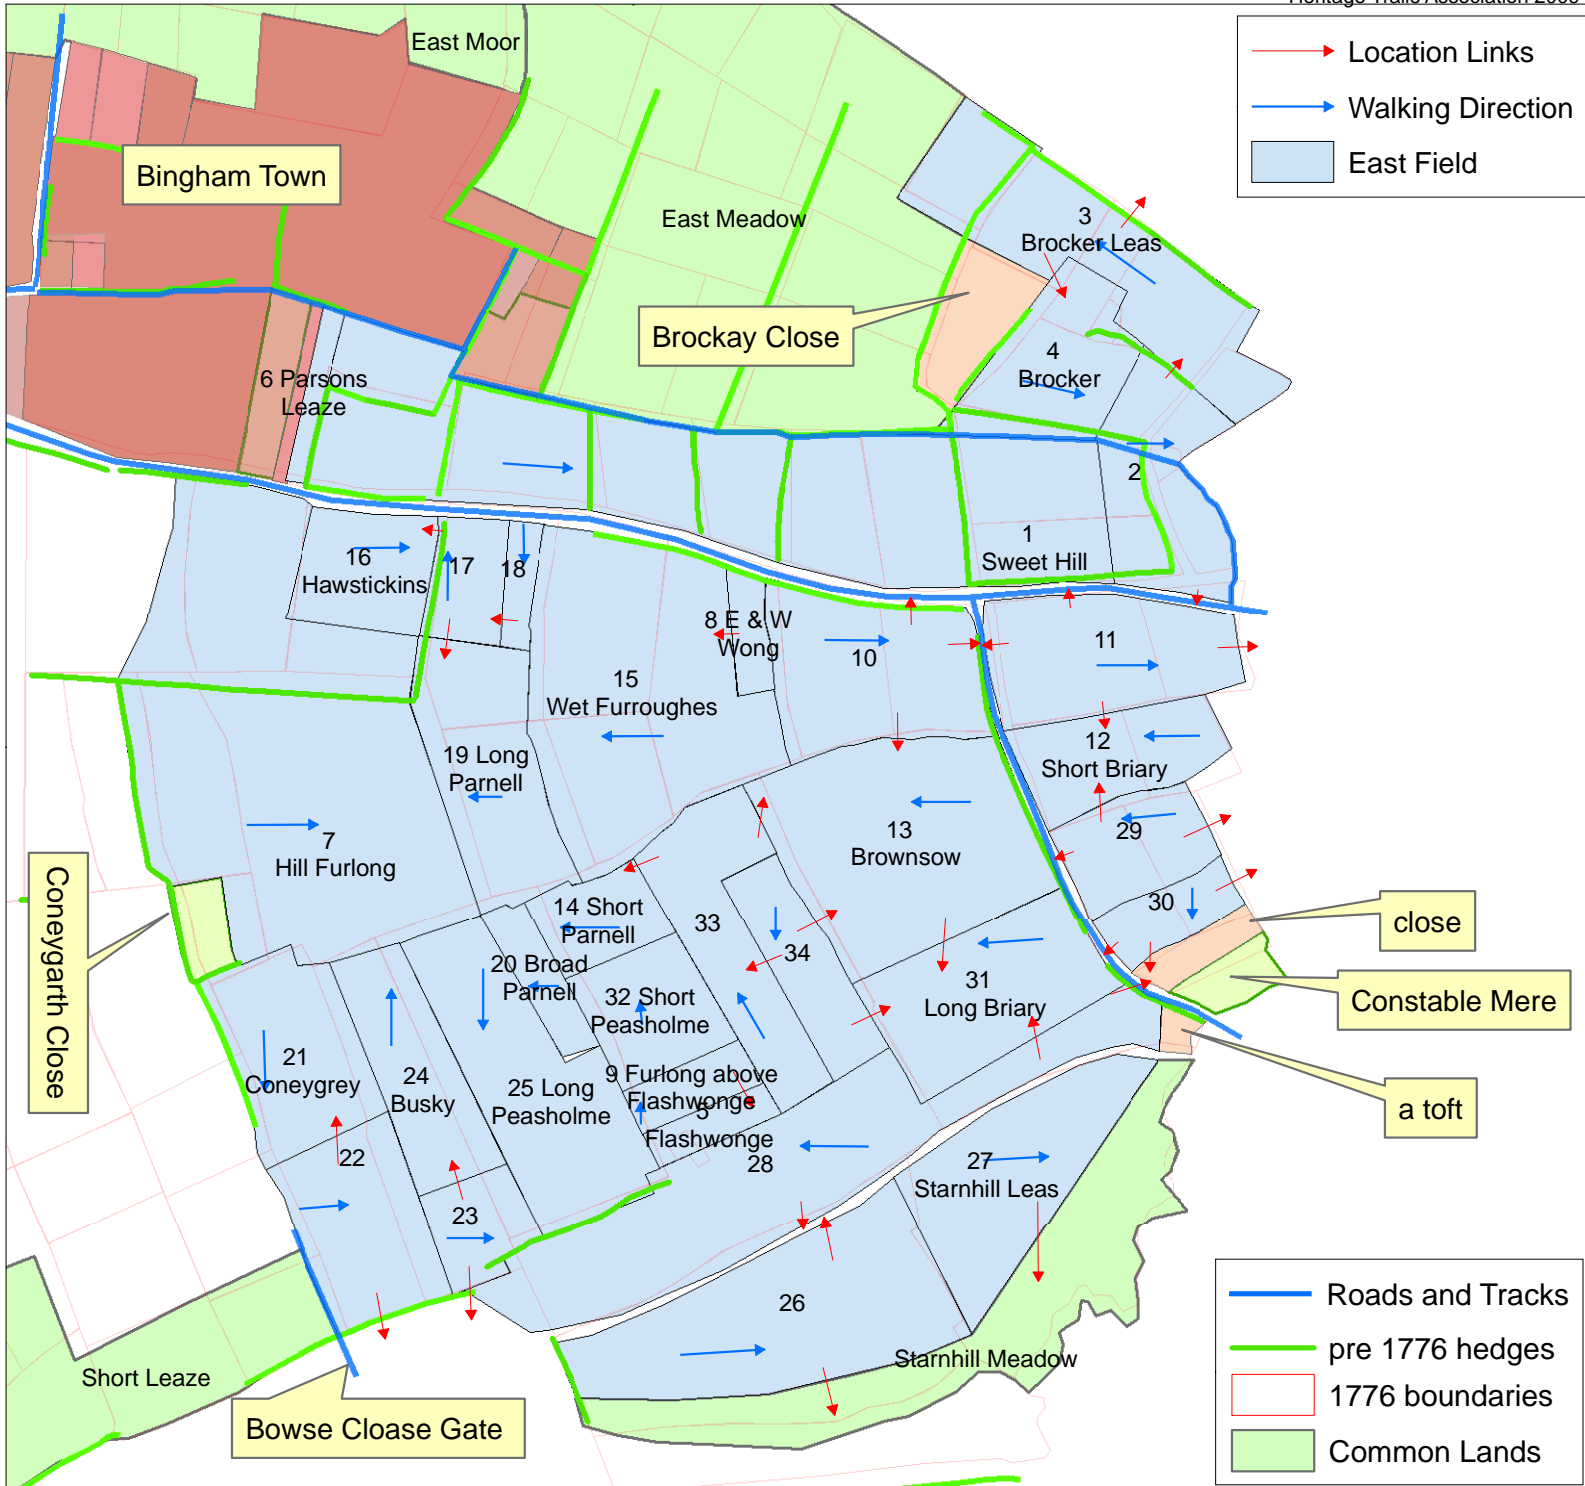

# Bingham Parish 1586 Conjectural map of East Field

0 125 250 500 Metres

© copyright Bingham  
Heritage Trails Association 2009

- Location Links
- Walking Direction
- East Field

- Roads and Tracks
- pre 1776 hedges
- 1776 boundaries
- Common Lands