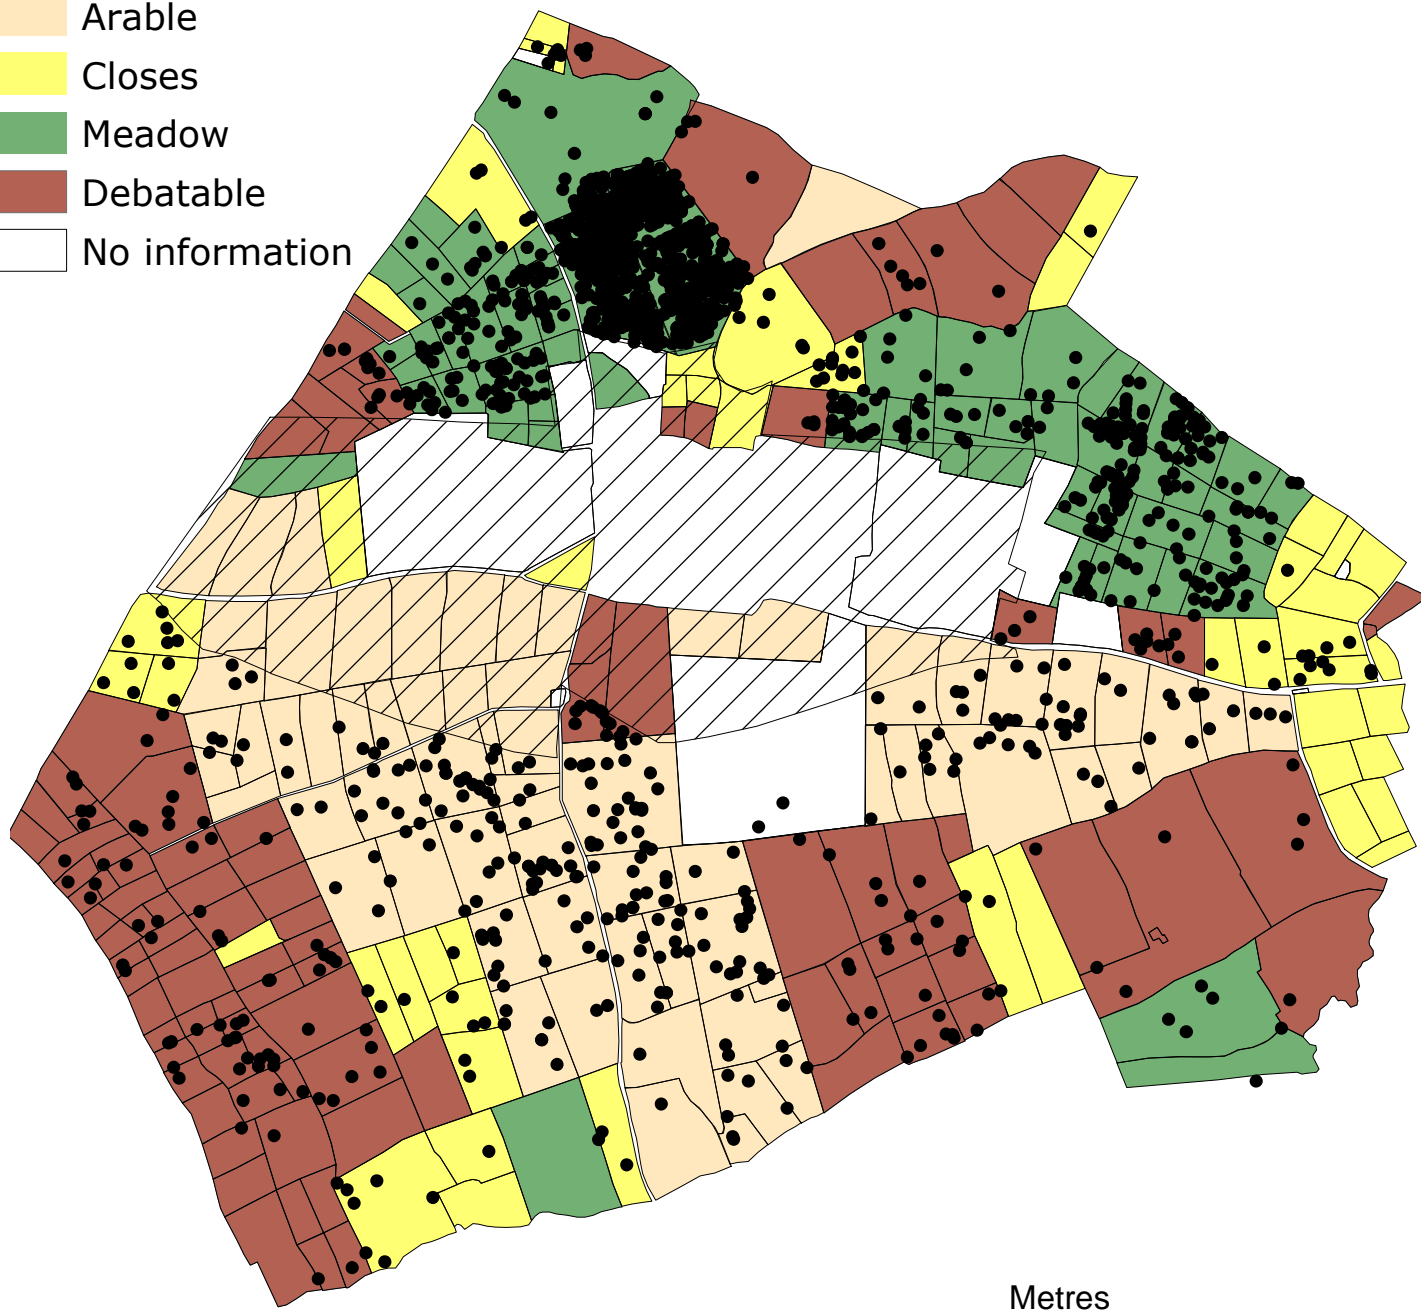

• 18CMarkers

# Possible land use, 1776 Refined by reference to 18C markers

Land use

- Arable
- Closes
- Meadow
- Debatable
- No information

Metres

0 500 1,000 2,000