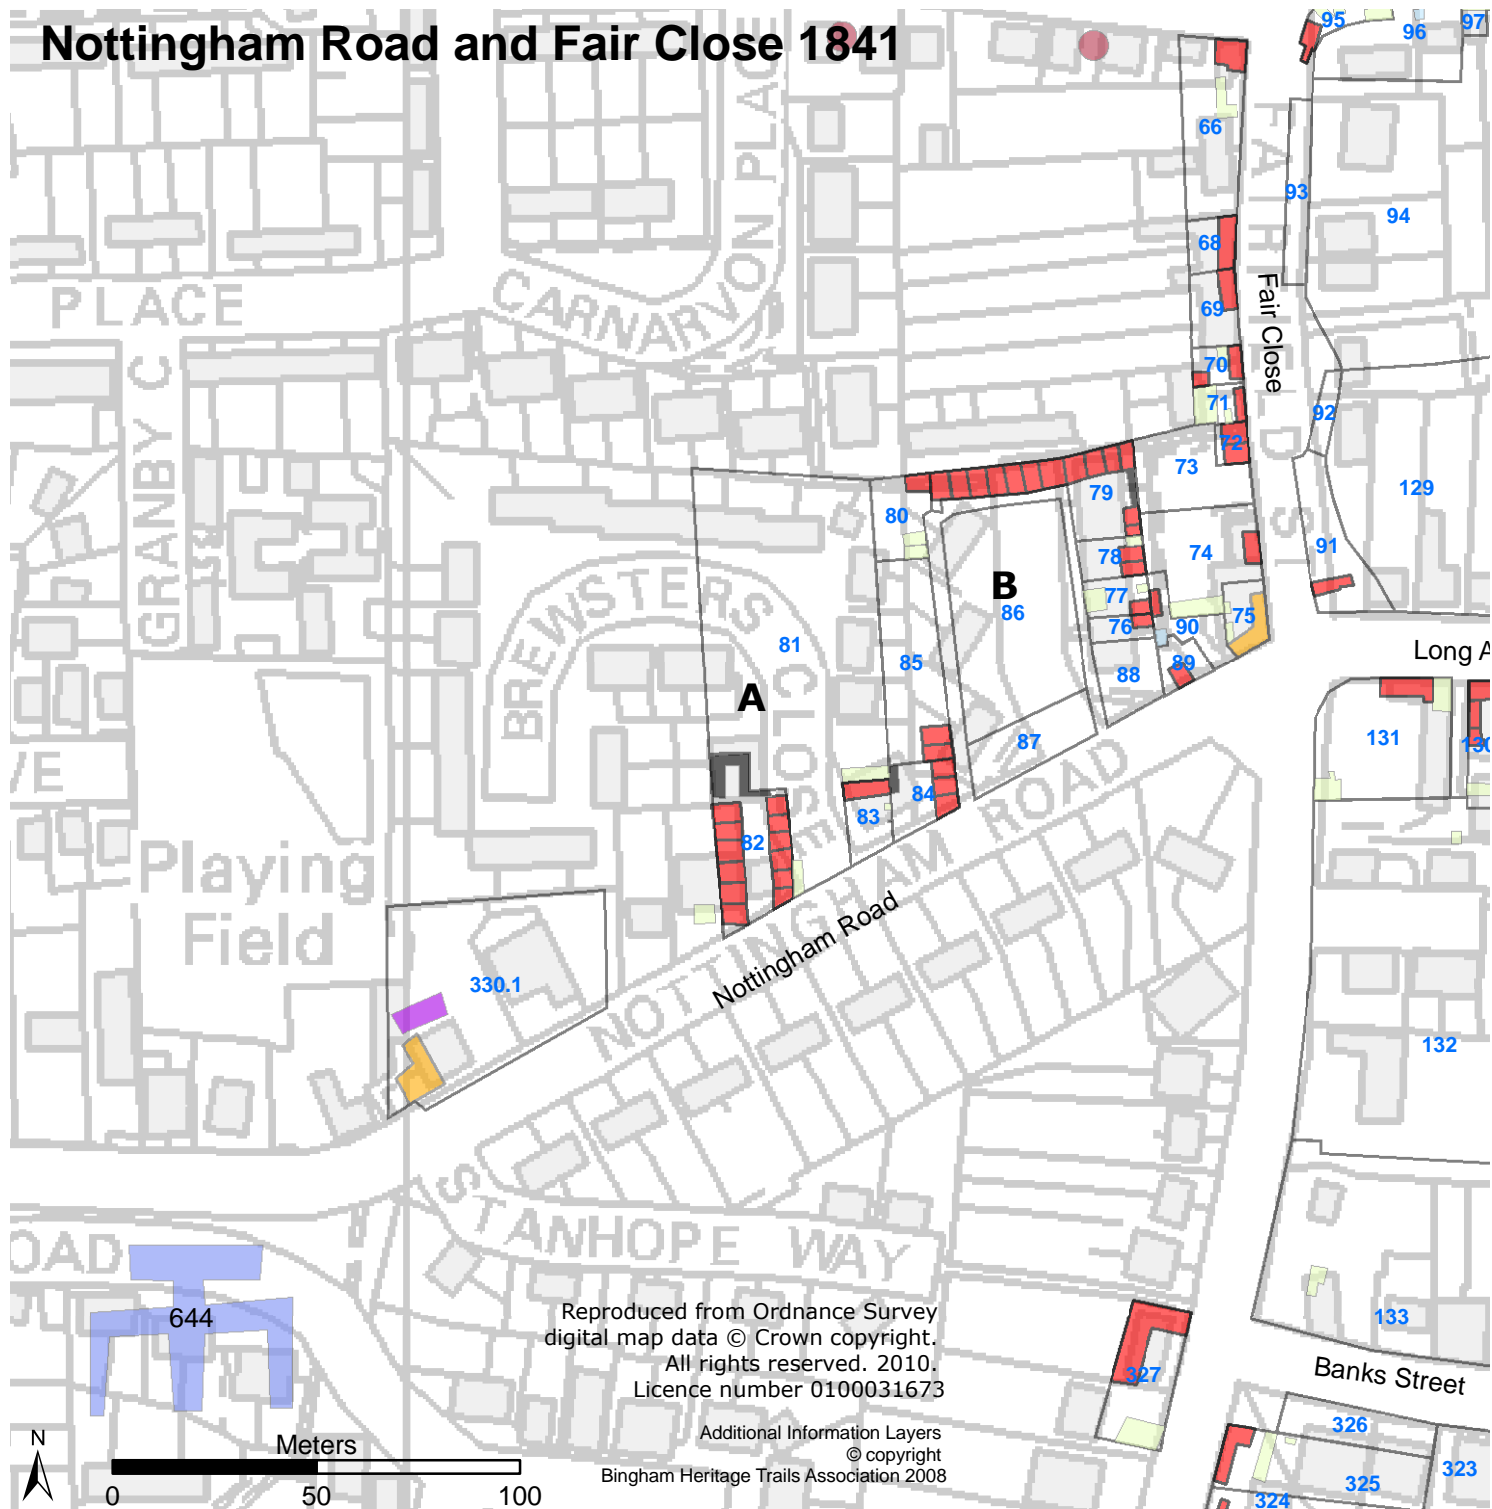

Nottingham Road and Fair Close 1841

Reproduced from Ordnance Survey
digital map data © Crown copyright.
All rights reserved. 2010.
Licence number 0100031673

Additional Information Layers
© copyright
Bingham Heritage Trails Association 2008