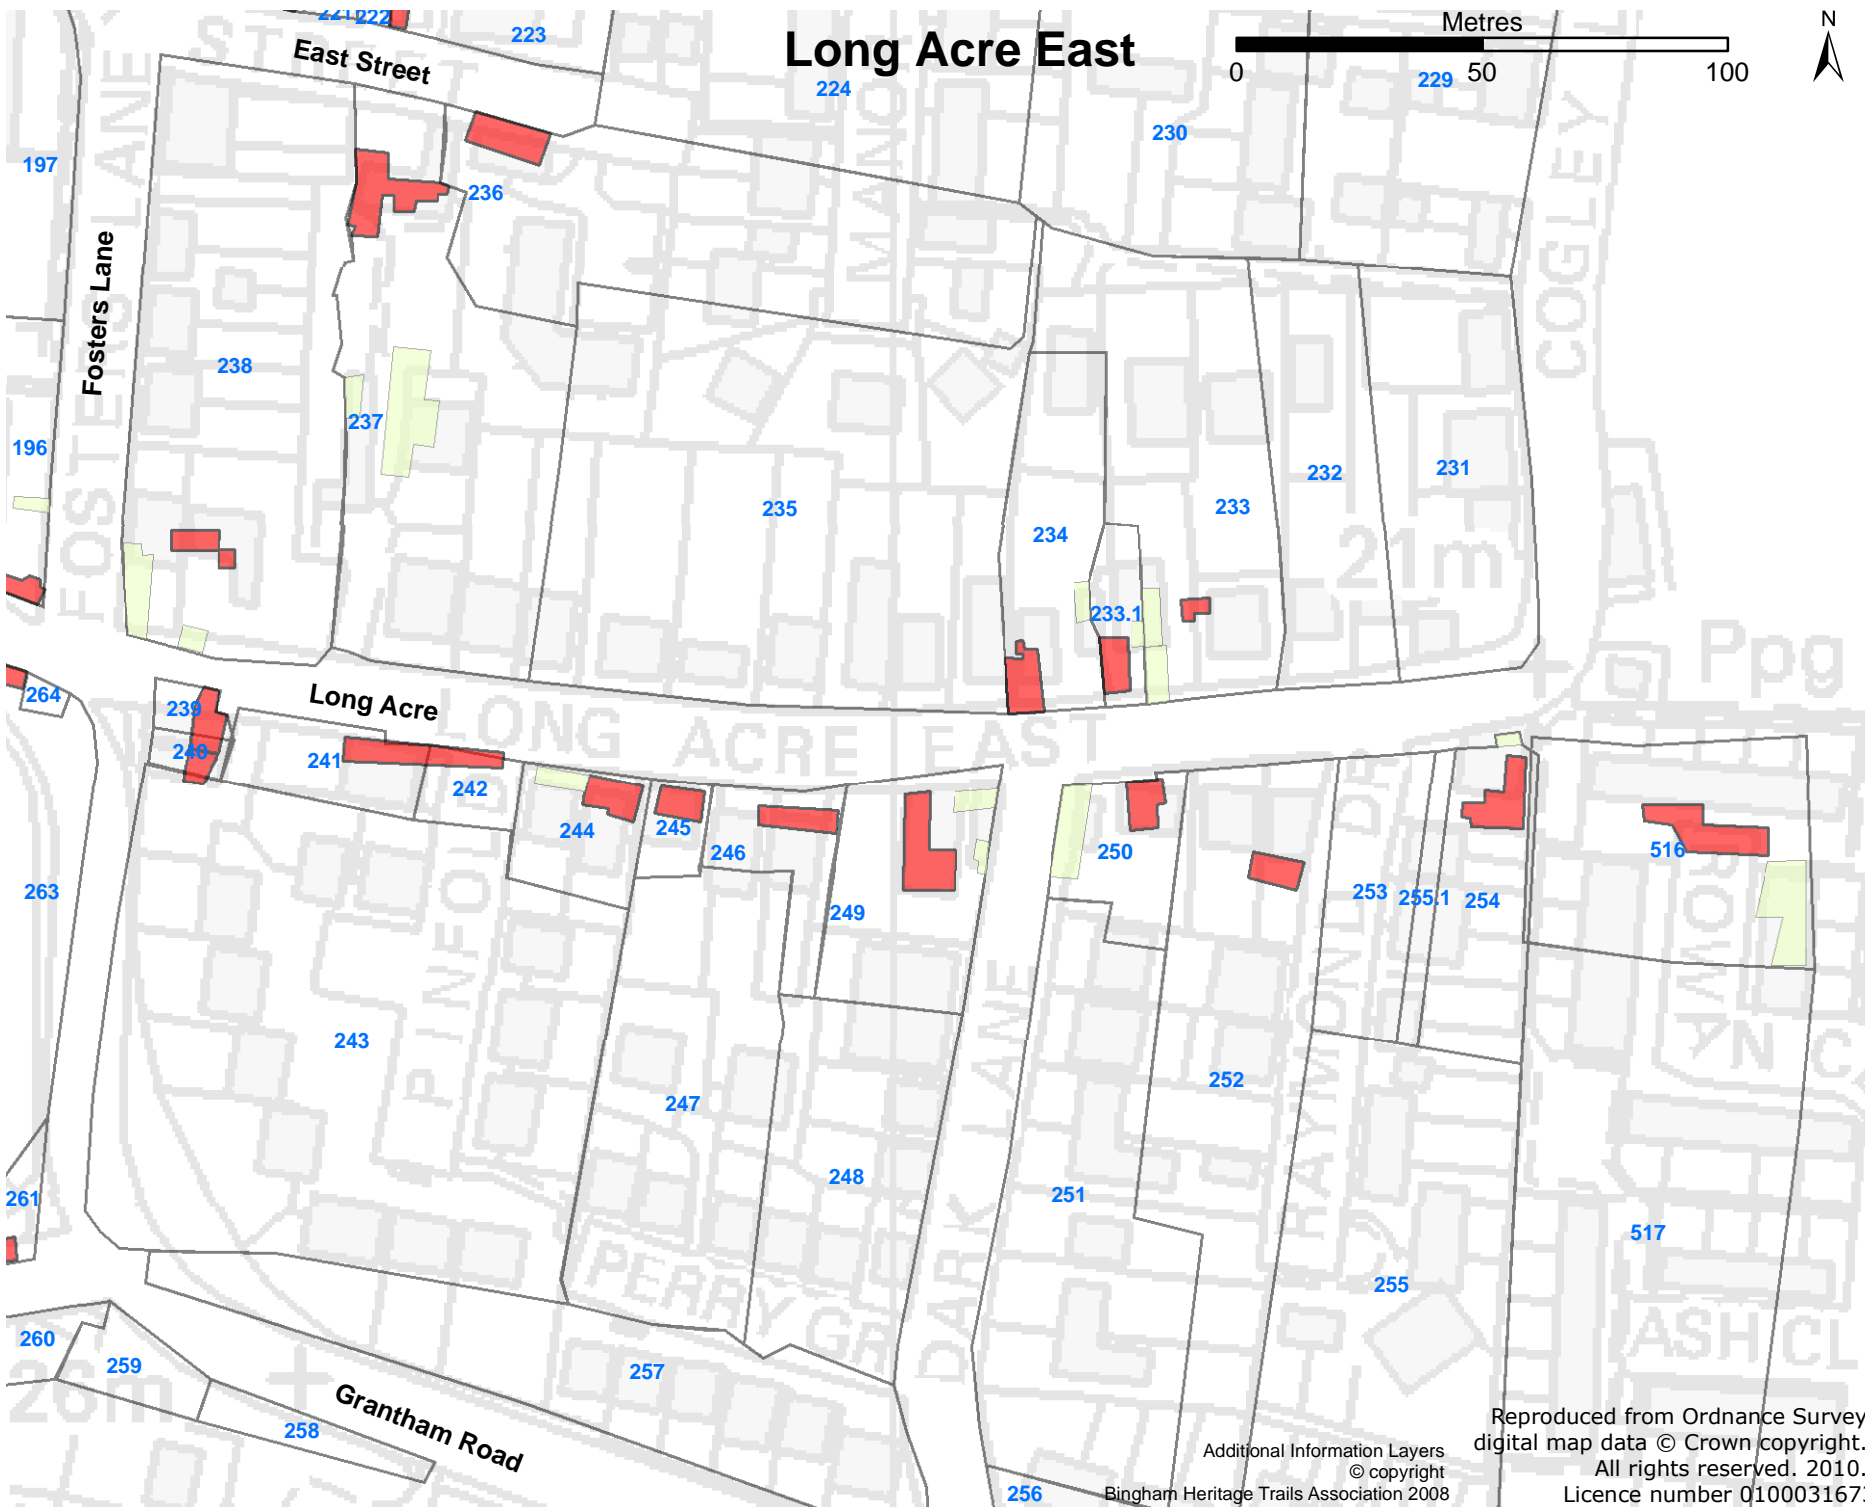

# Long Acre East

Reproduced from Ordnance Survey digital map data © Crown copyright. All rights reserved. 2010. Licence number 0100031673

Additional Information Layers © copyright Bingham Heritage Trails Association 2008