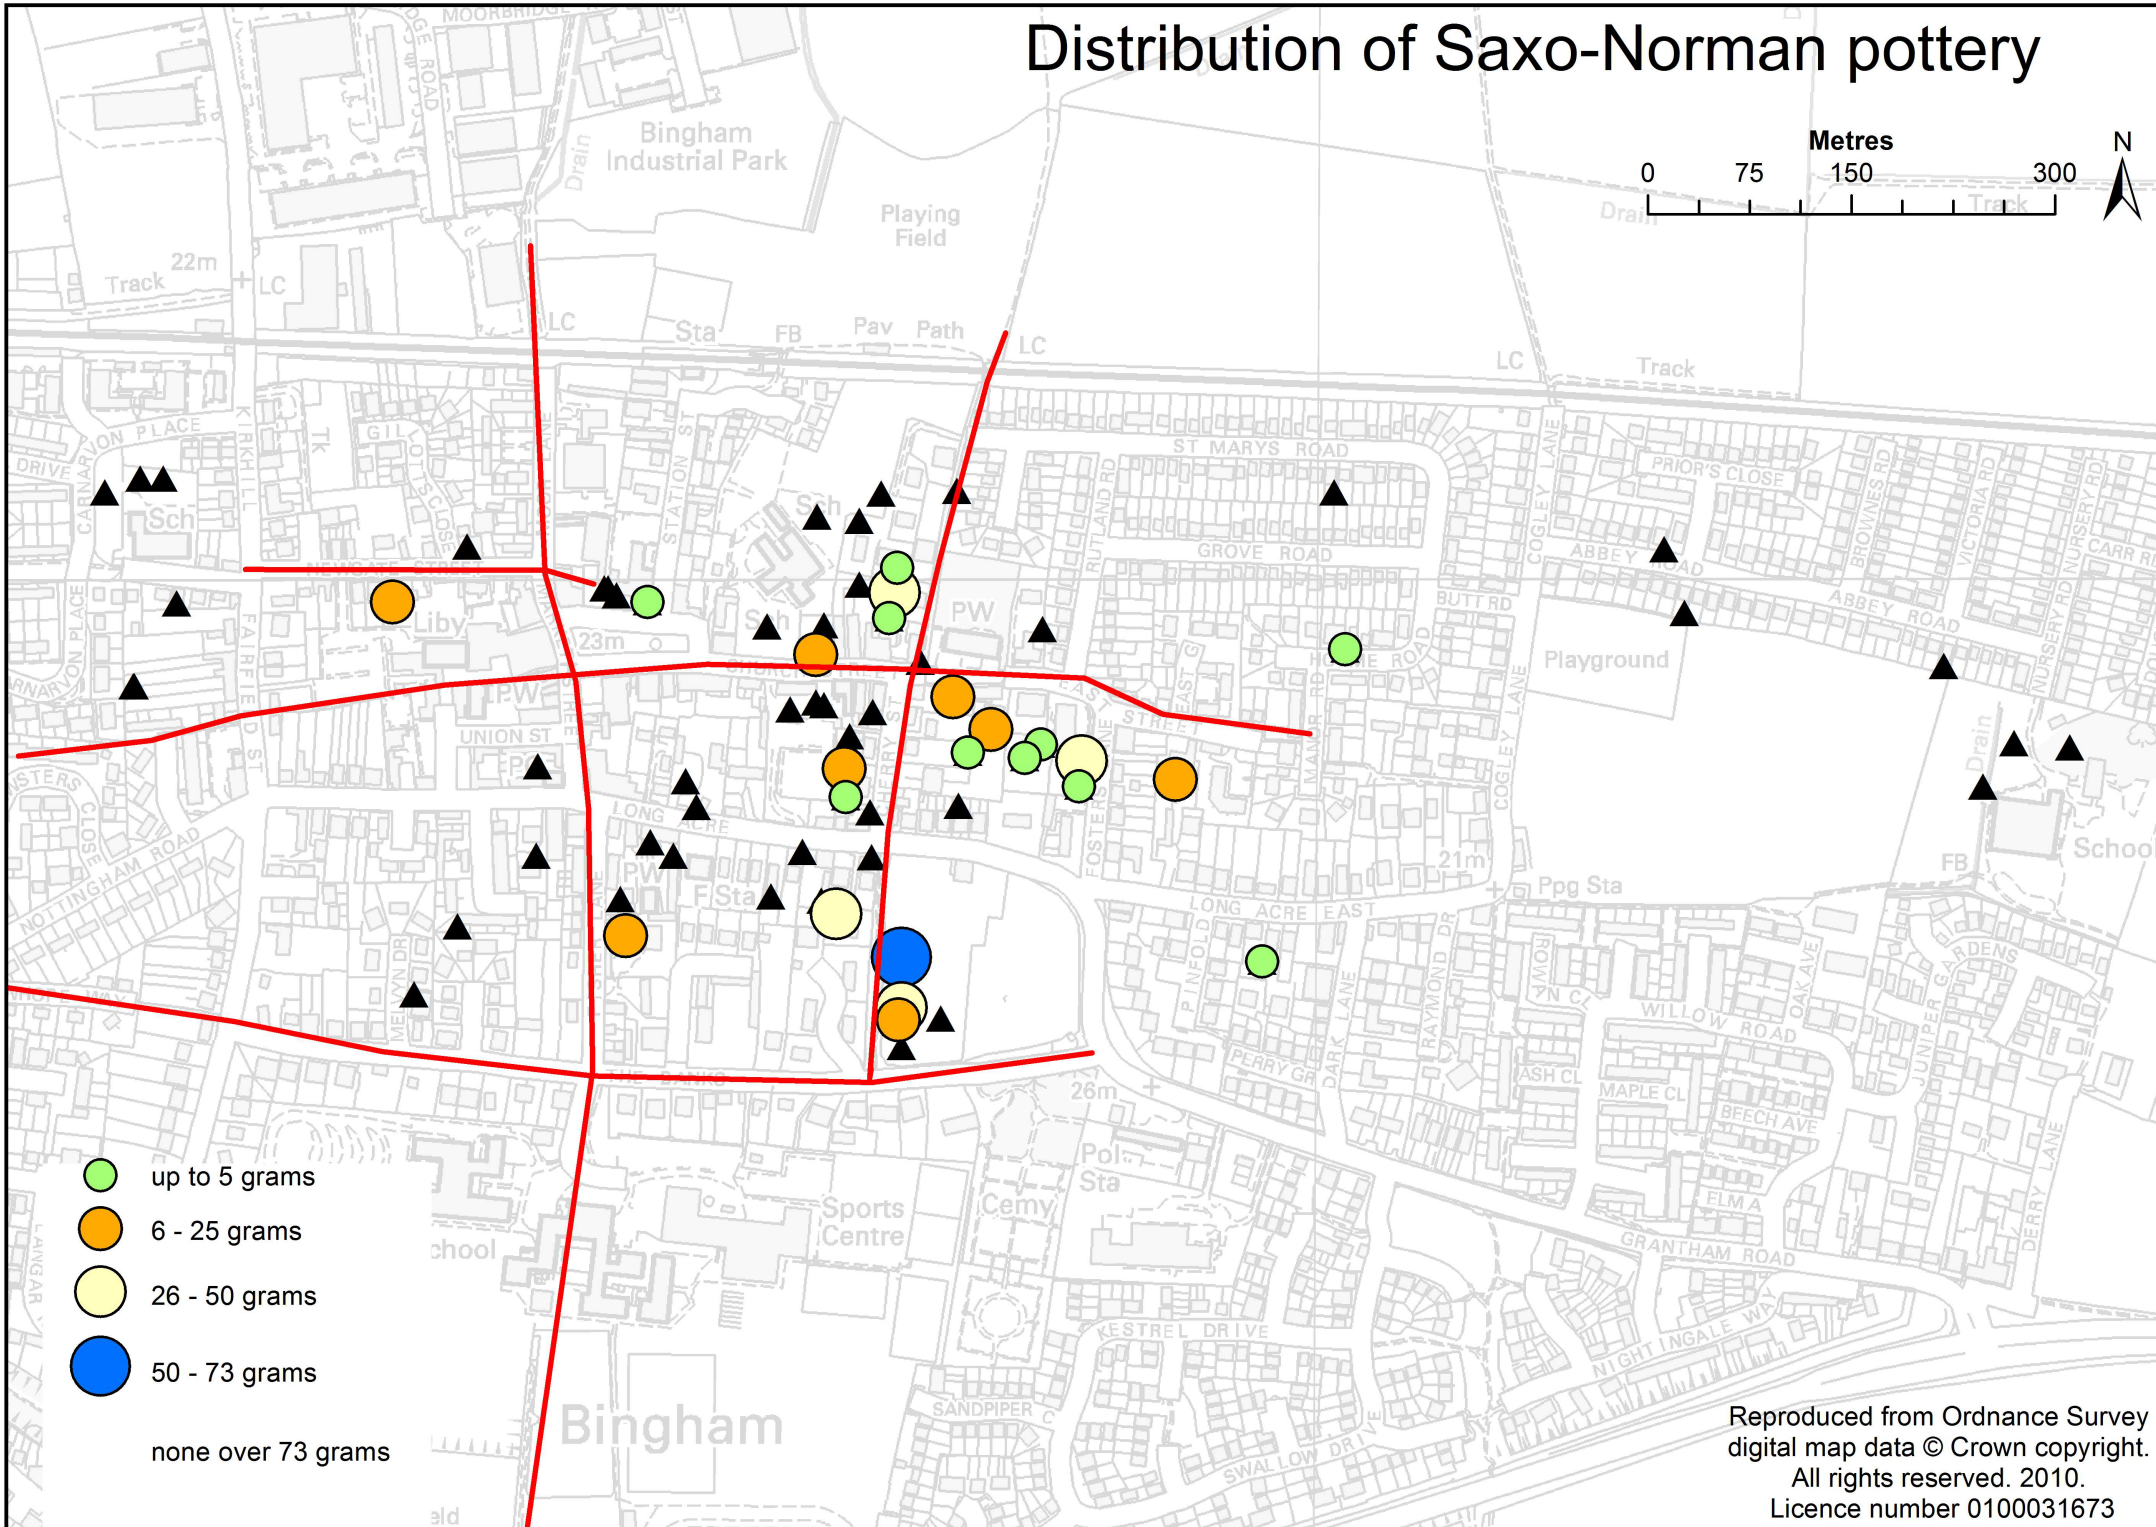

# Distribution of Saxo-Norman pottery

Reproduced from Ordnance Survey digital map data © Crown copyright. All rights reserved. 2010. Licence number 0100031673