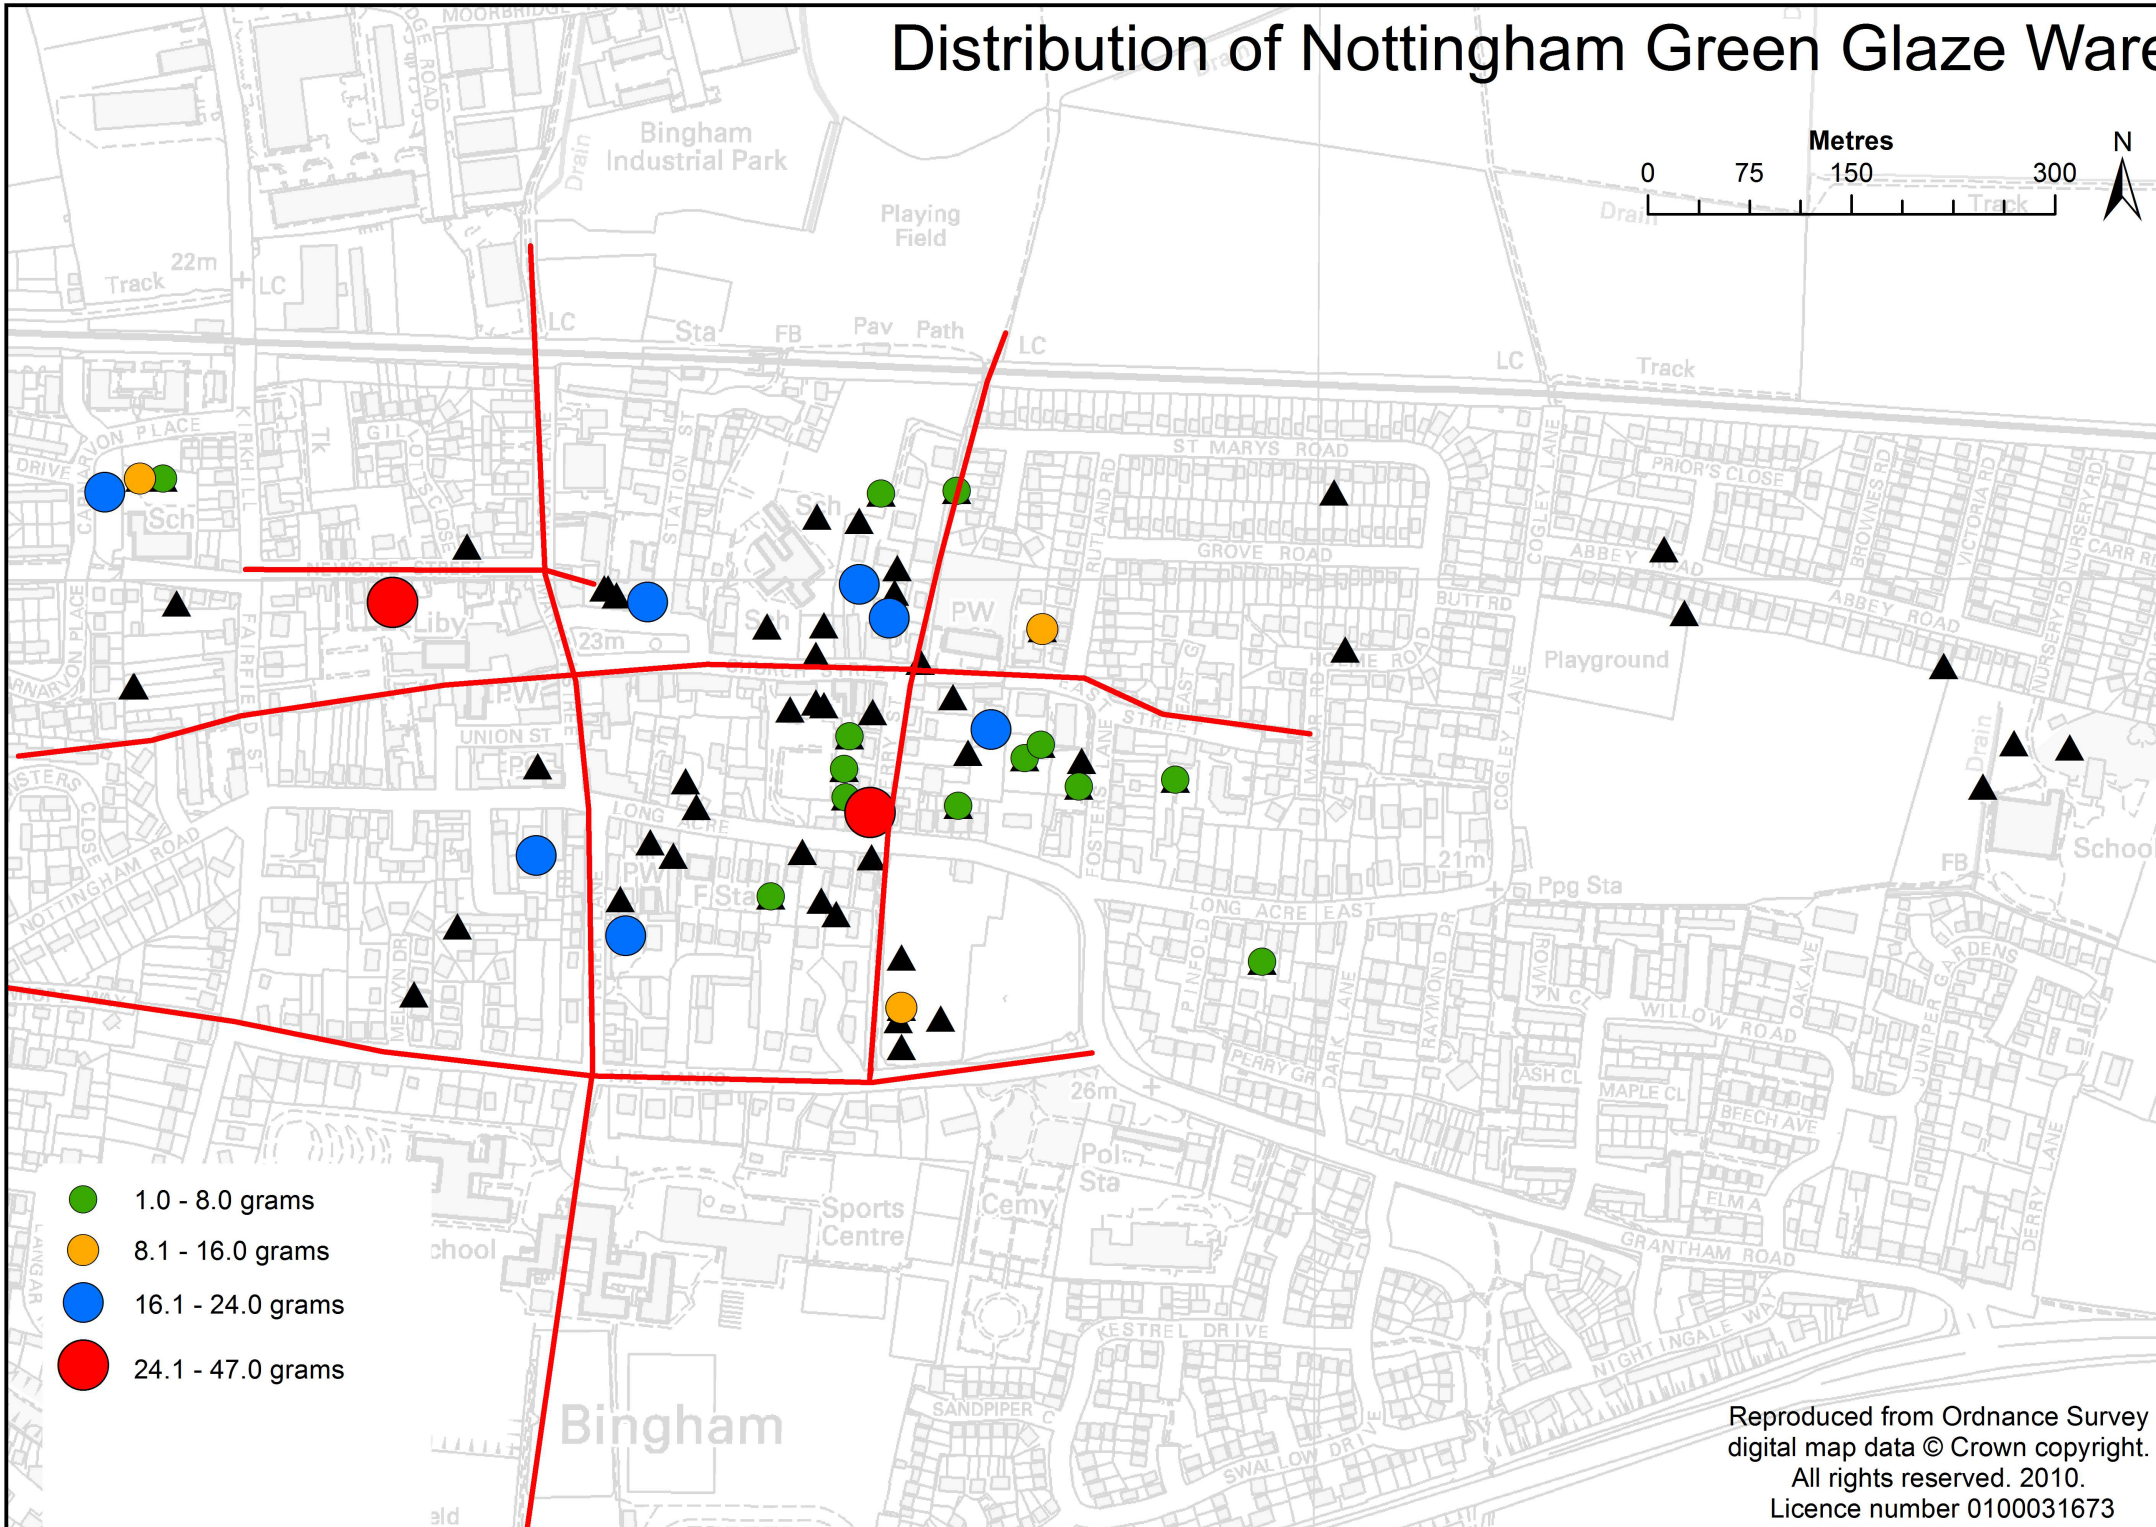

Distribution of Nottingham Green Glaze Ware

- 1.0 - 8.0 grams
- 8.1 - 16.0 grams
- 16.1 - 24.0 grams
- 24.1 - 47.0 grams

Reproduced from Ordnance Survey digital map data © Crown copyright. All rights reserved. 2010. Licence number 0100031673