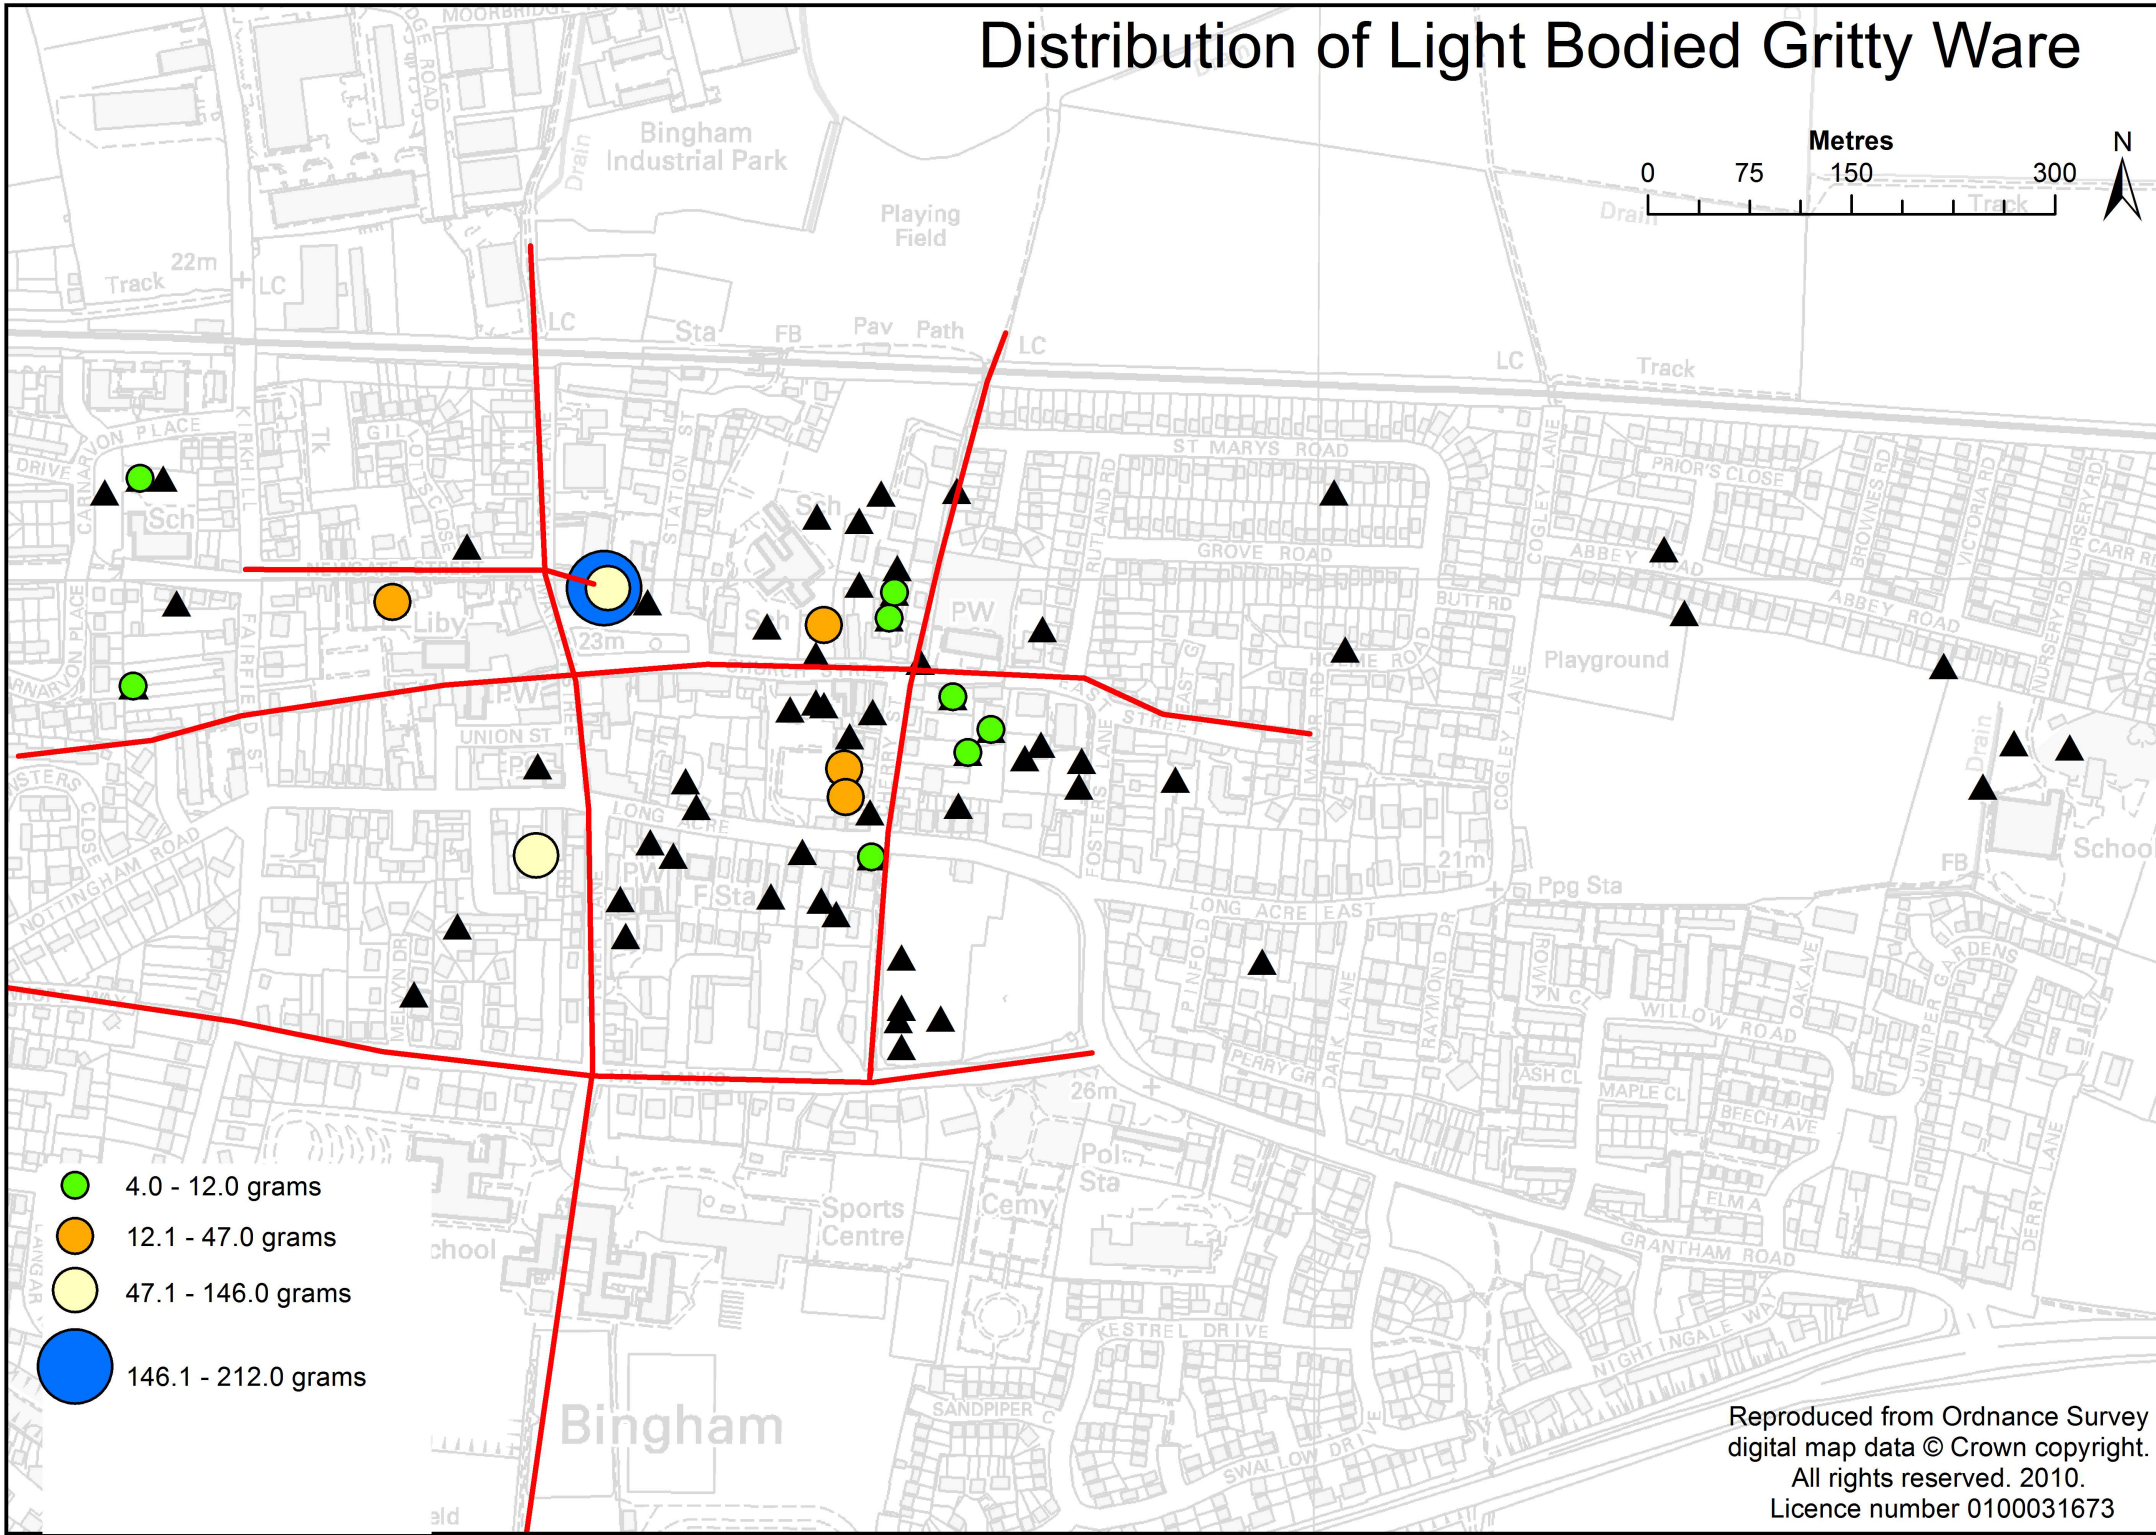

Distribution of Light Bodied Gritty Ware

- 4.0 - 12.0 grams
- 12.1 - 47.0 grams
- 47.1 - 146.0 grams
- 146.1 - 212.0 grams

Reproduced from Ordnance Survey digital map data © Crown copyright. All rights reserved. 2010. Licence number 0100031673