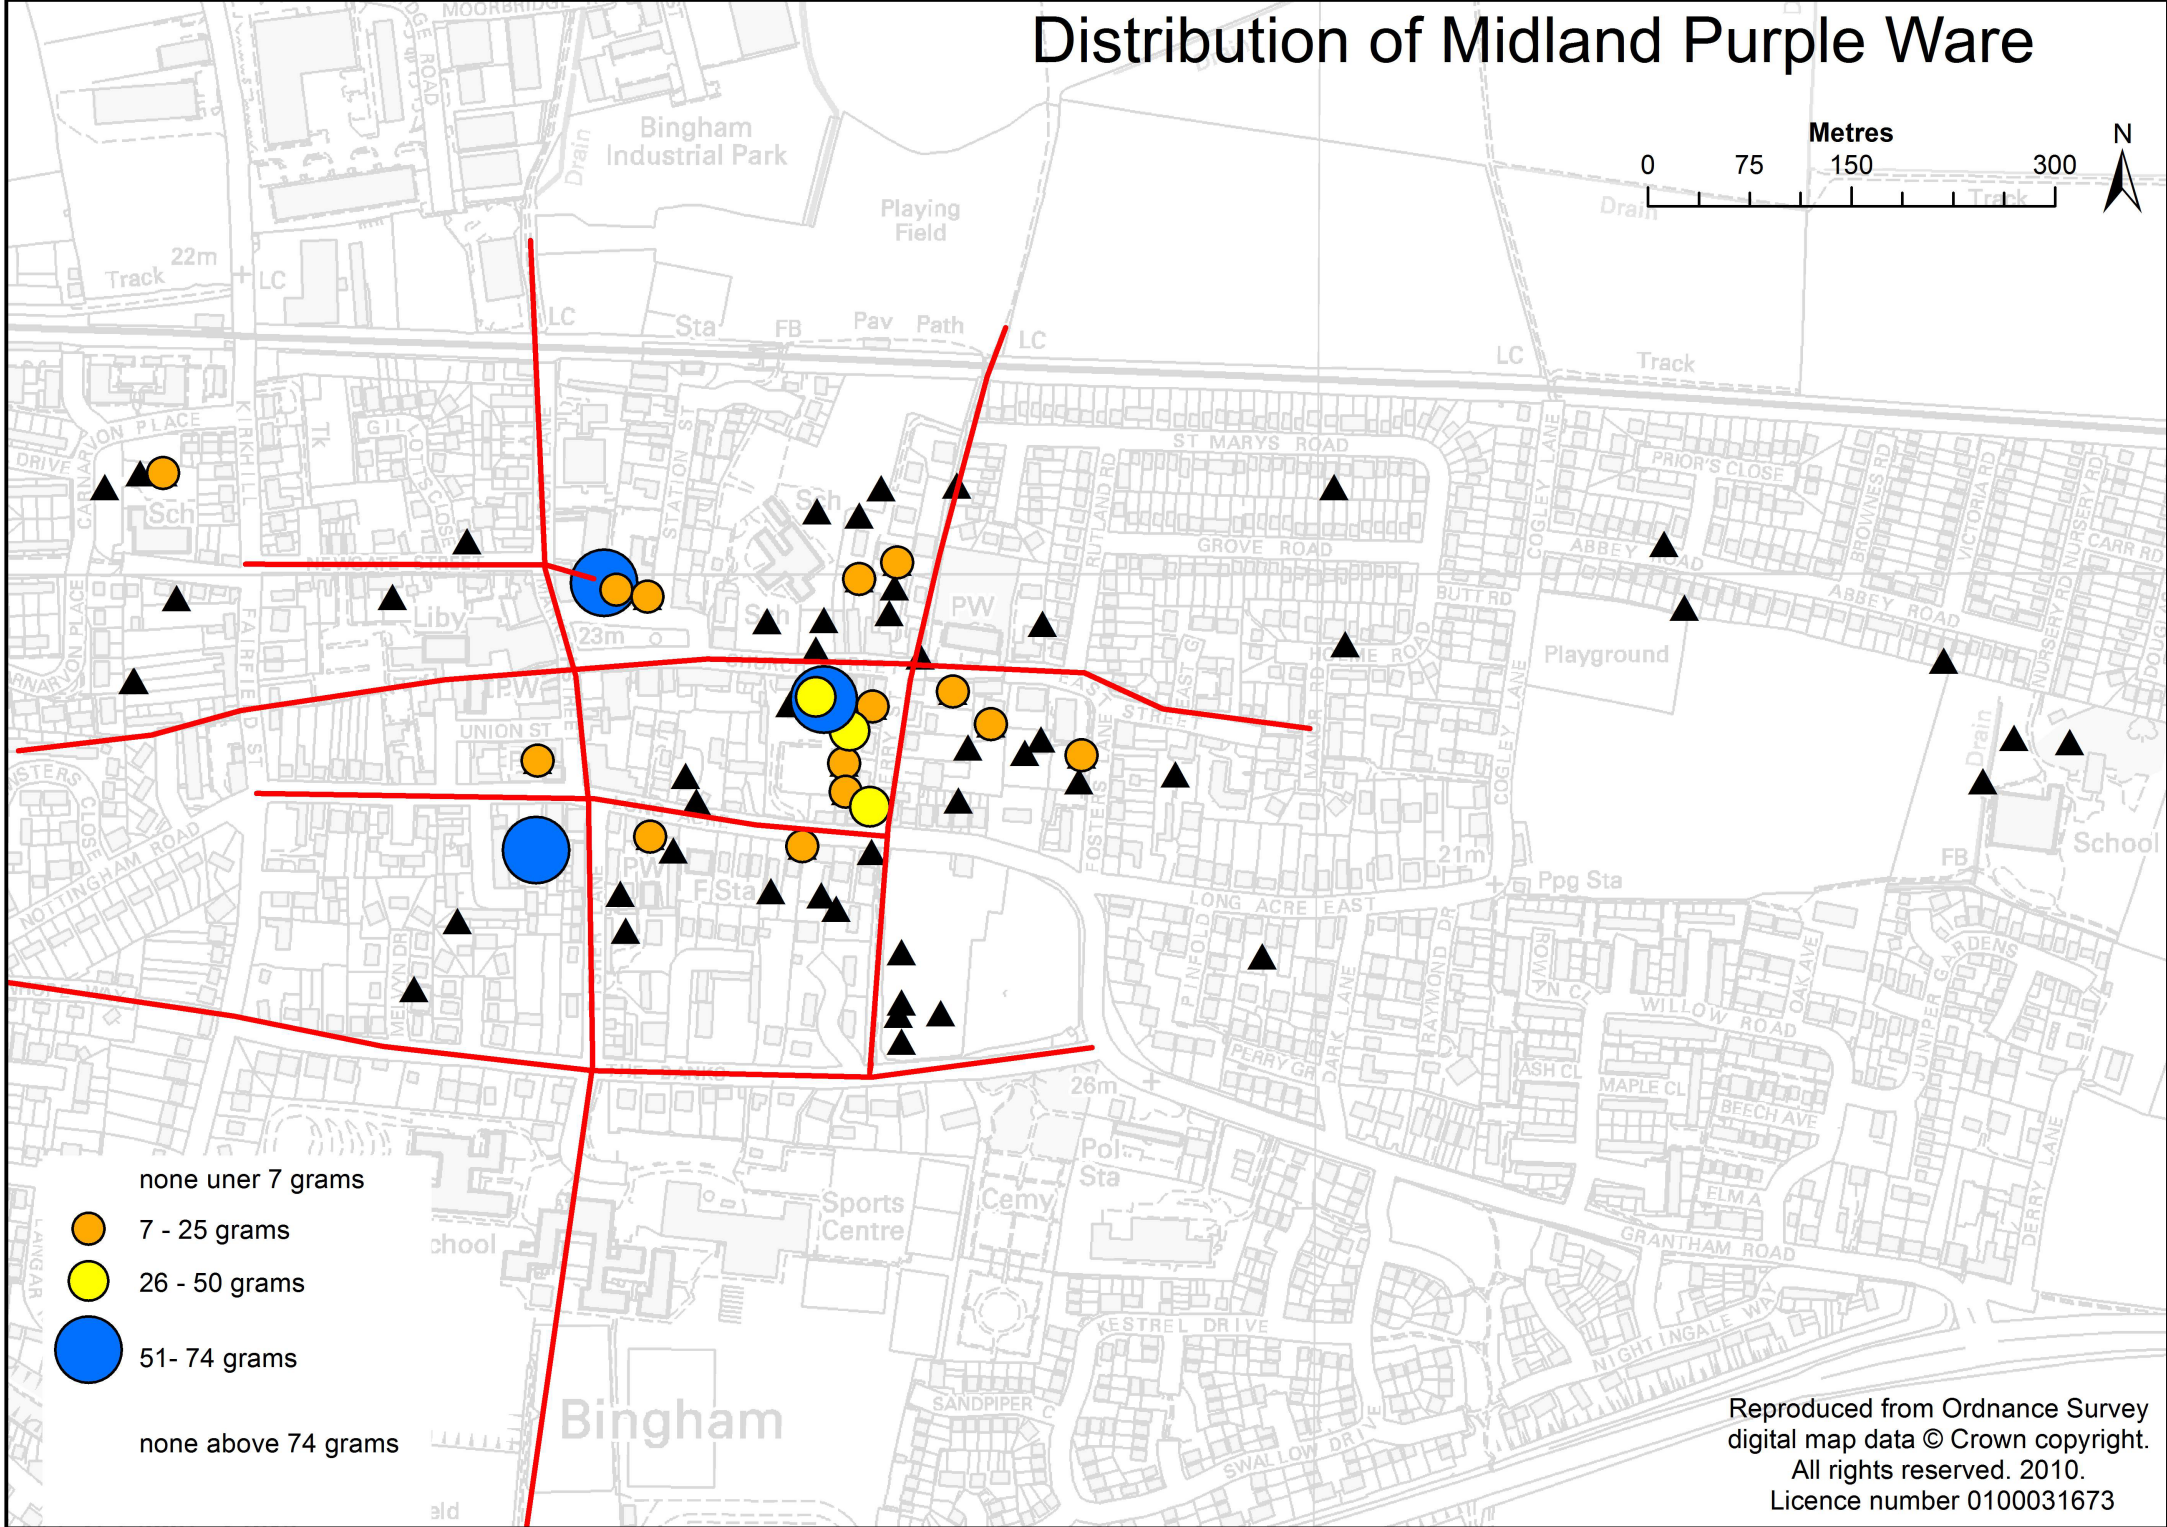

Distribution of Midland Purple Ware

Reproduced from Ordnance Survey digital map data © Crown copyright. All rights reserved. 2010. Licence number 0100031673