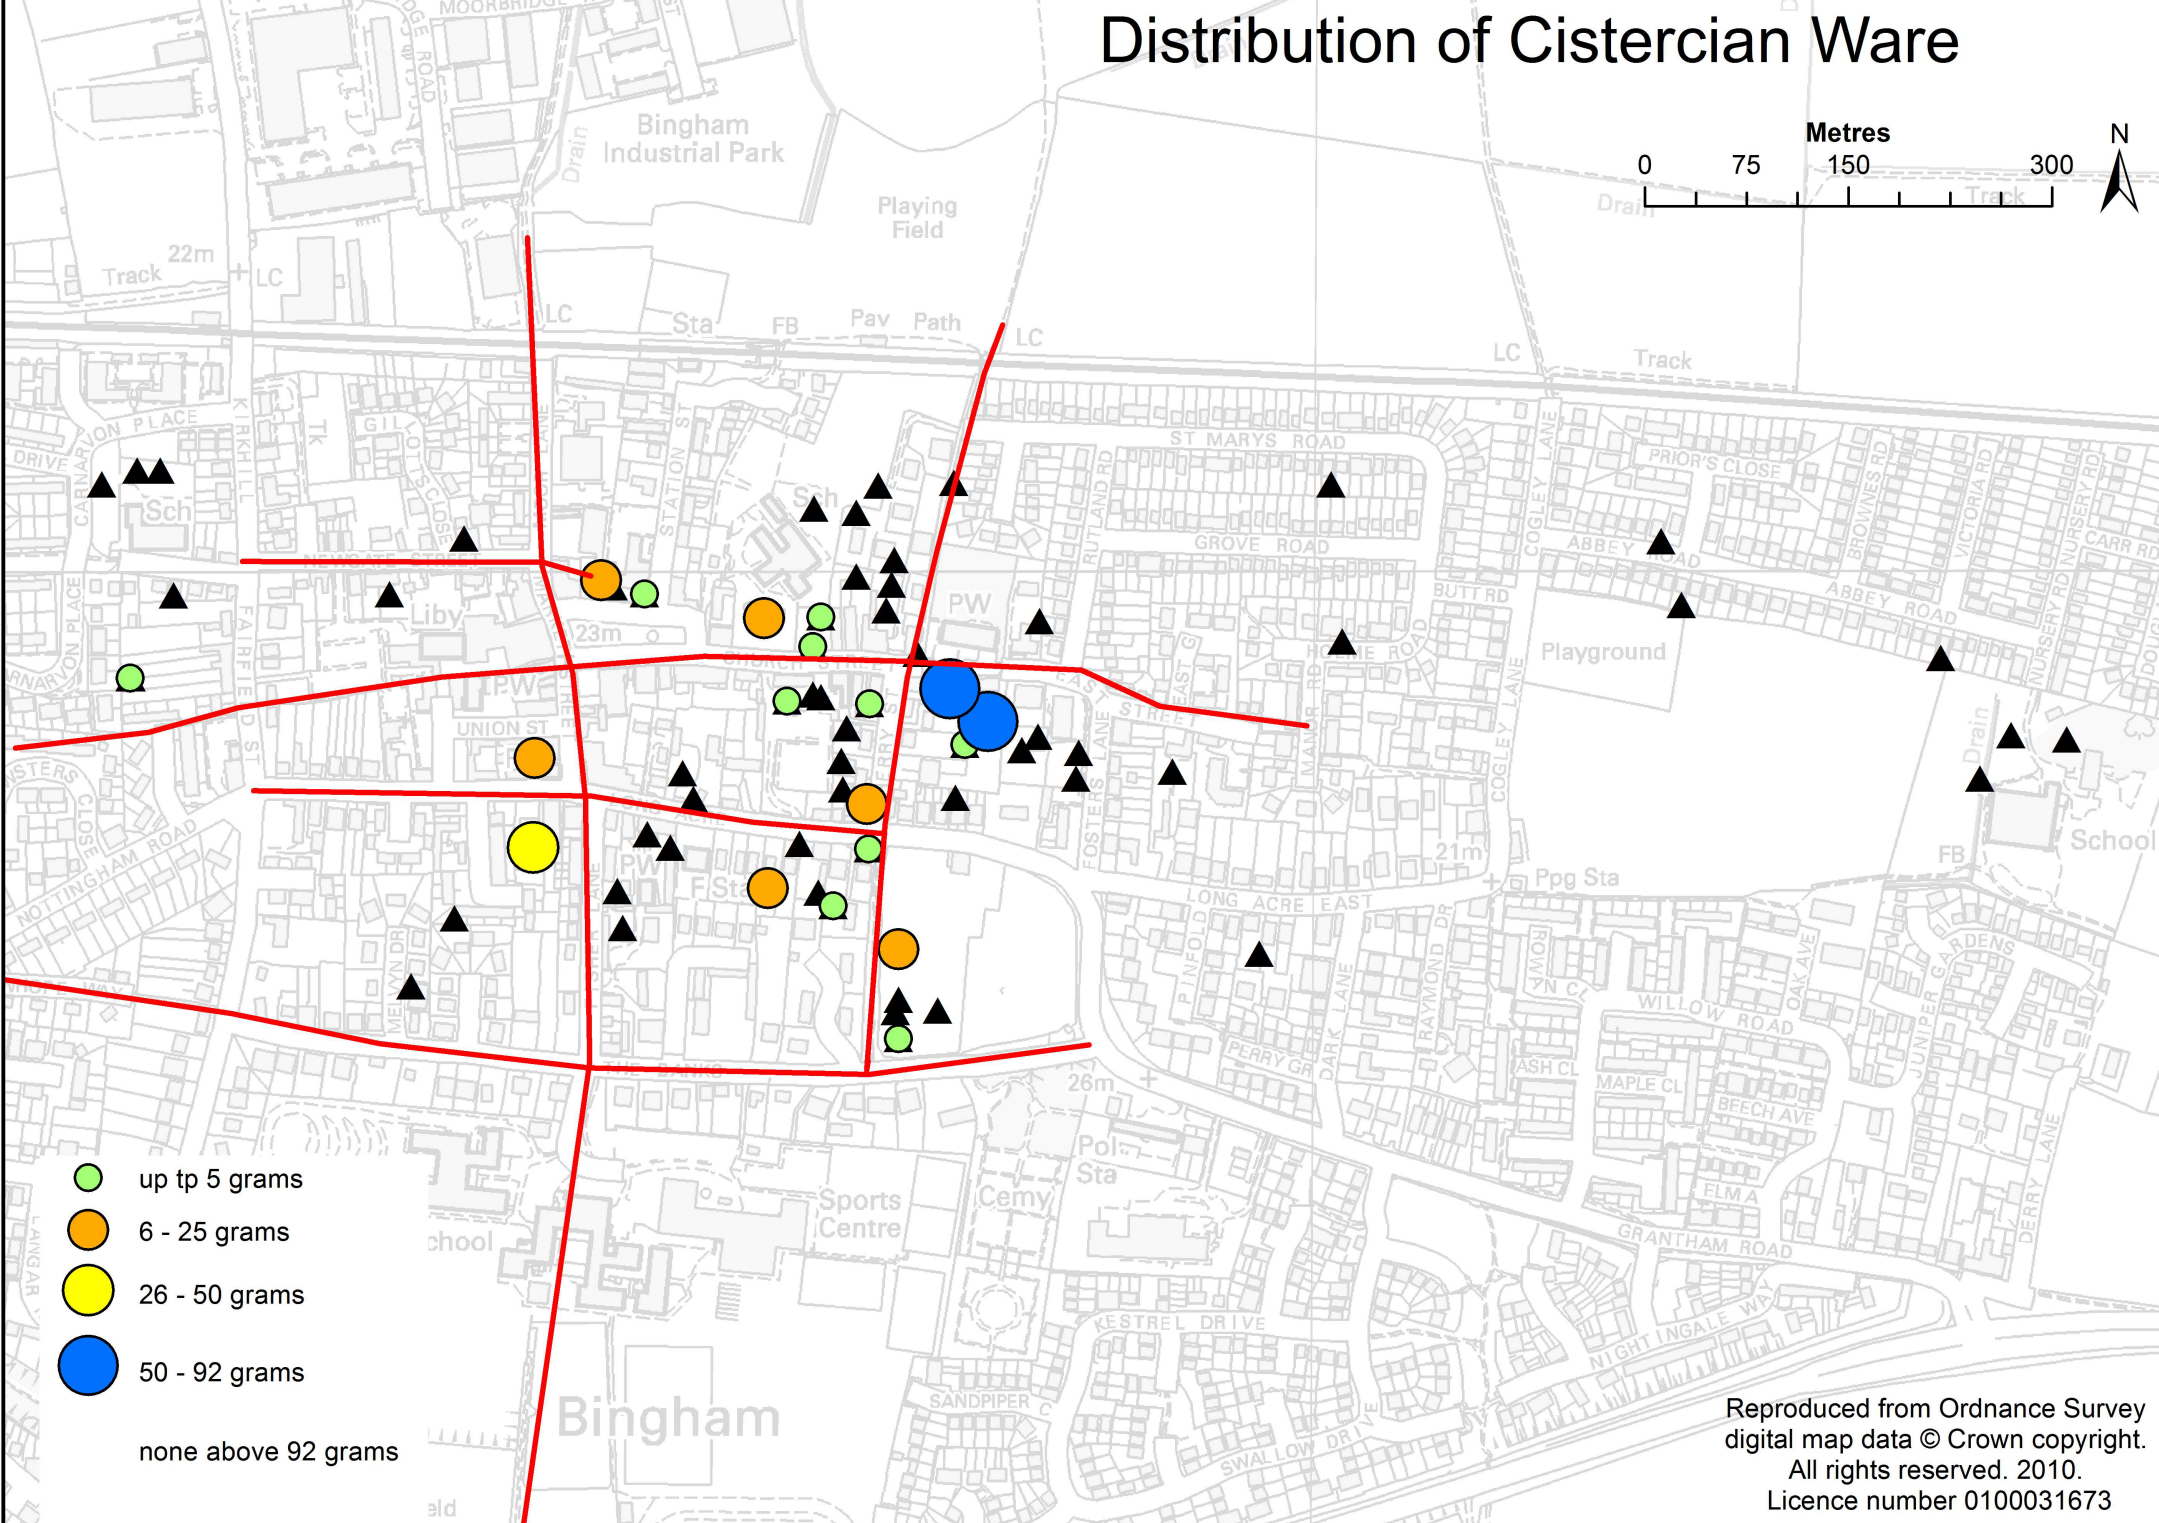

Distribution of Cistercian Ware

Reproduced from Ordnance Survey digital map data © Crown copyright. All rights reserved. 2010. Licence number 0100031673