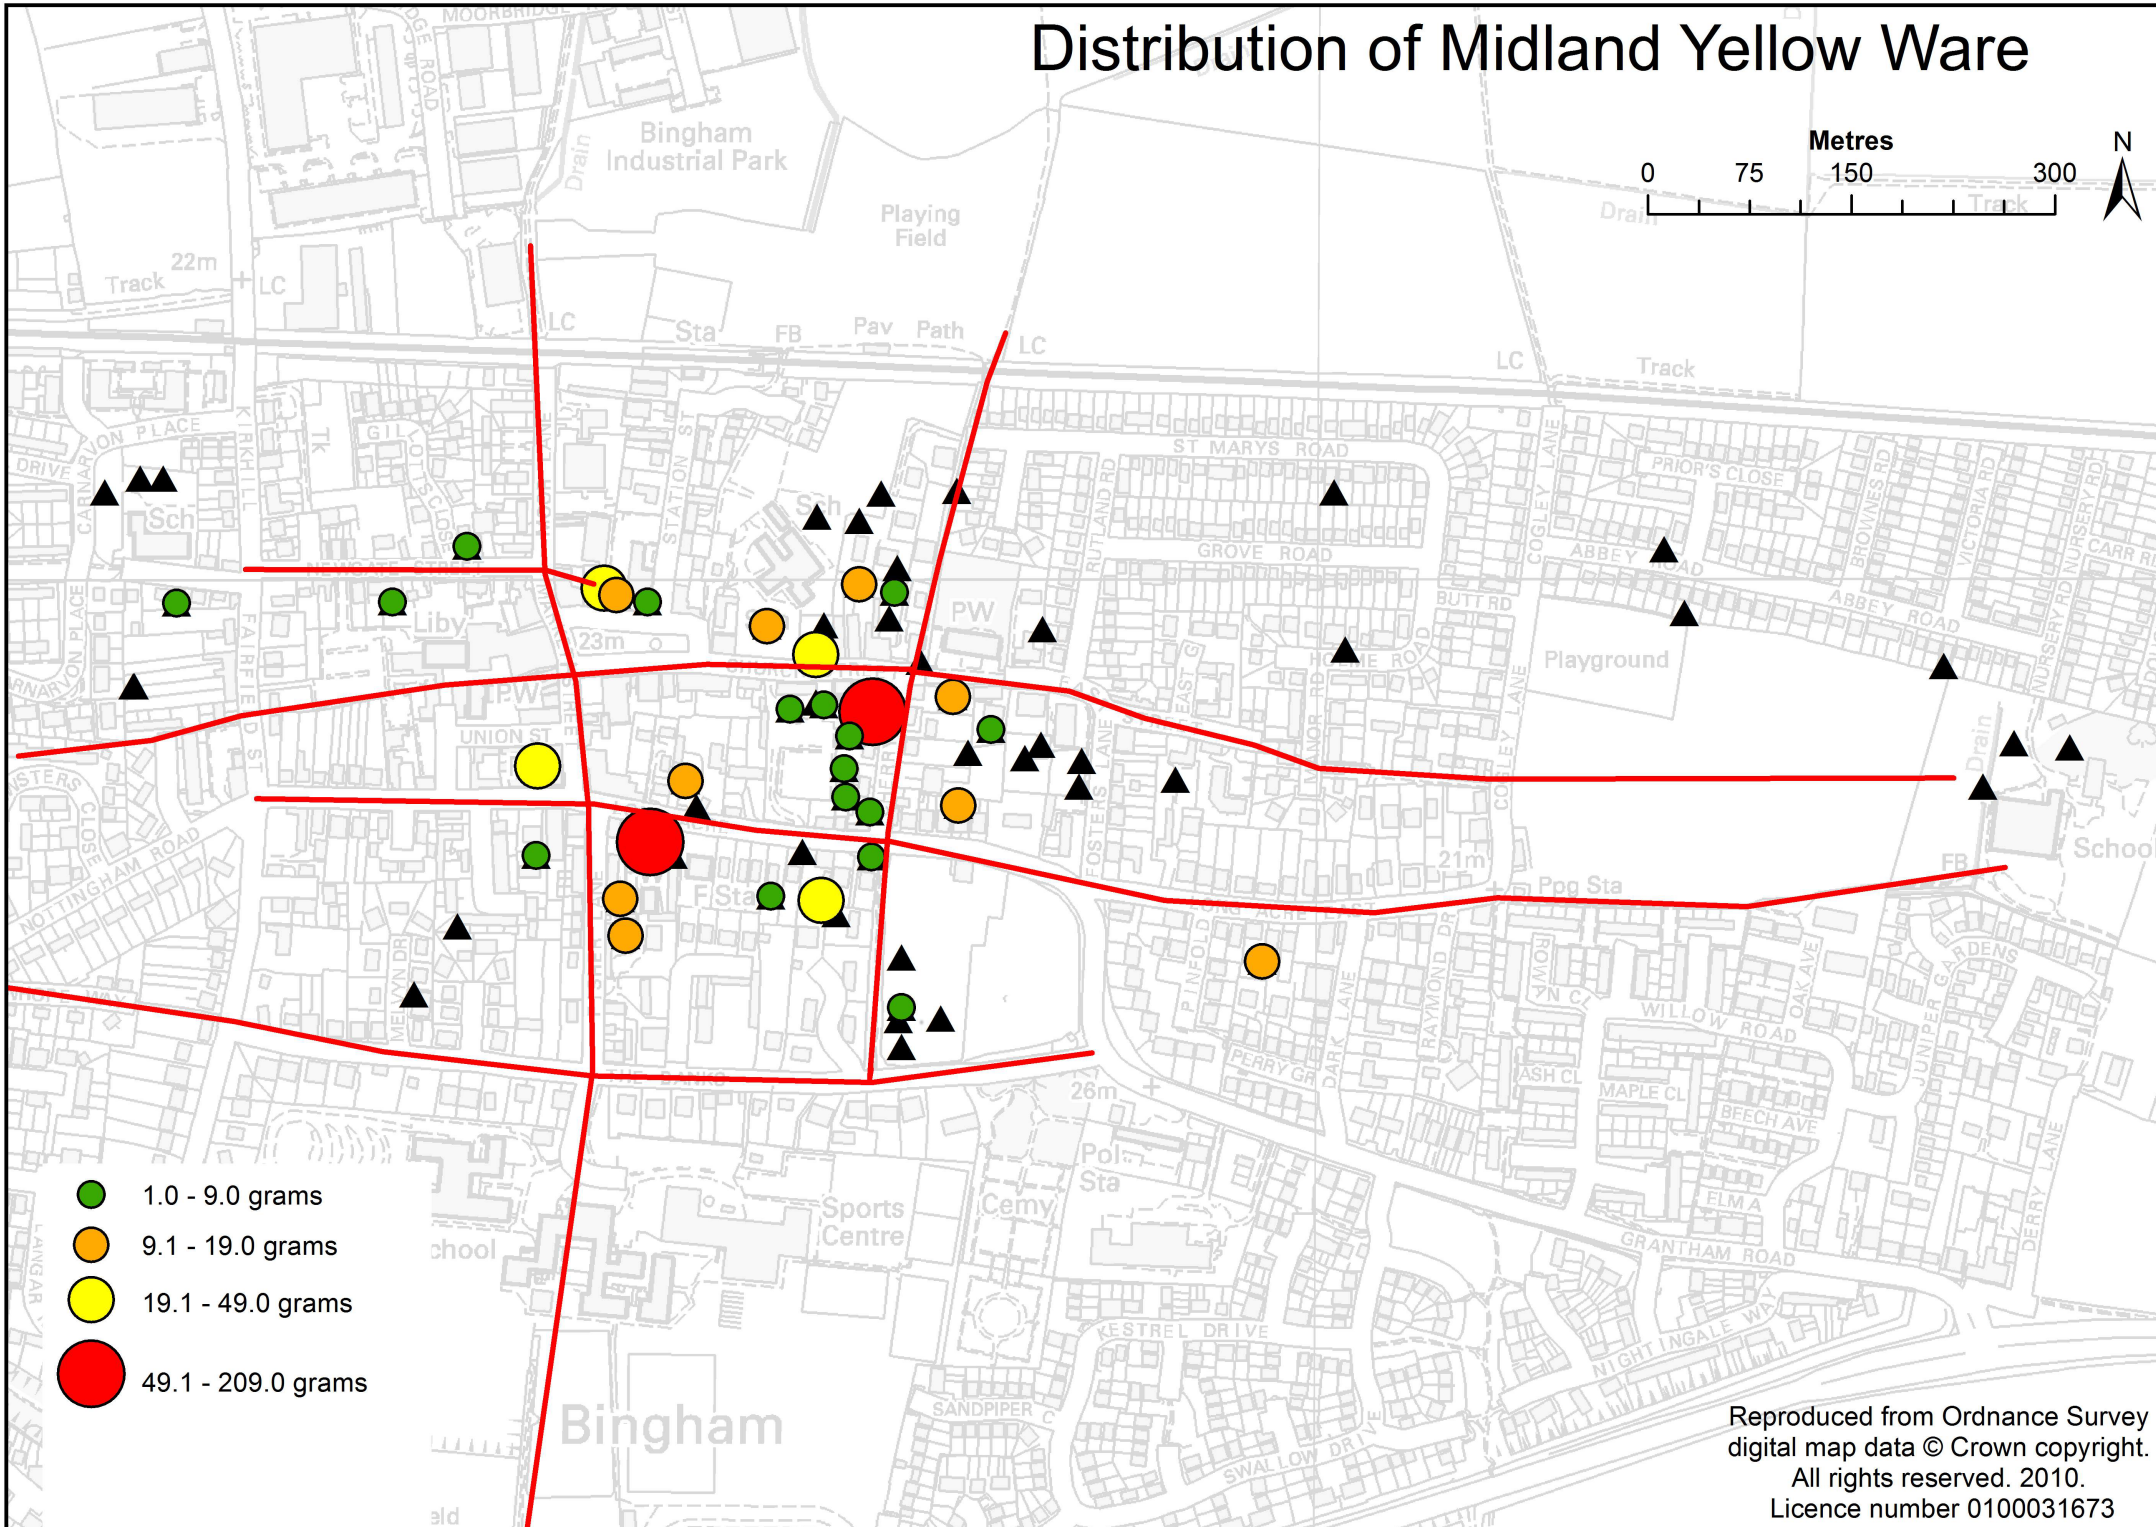

# Distribution of Midland Yellow Ware

- 1.0 - 9.0 grams
- 9.1 - 19.0 grams
- 19.1 - 49.0 grams
- 49.1 - 209.0 grams

Reproduced from Ordnance Survey digital map data © Crown copyright. All rights reserved. 2010. Licence number 0100031673