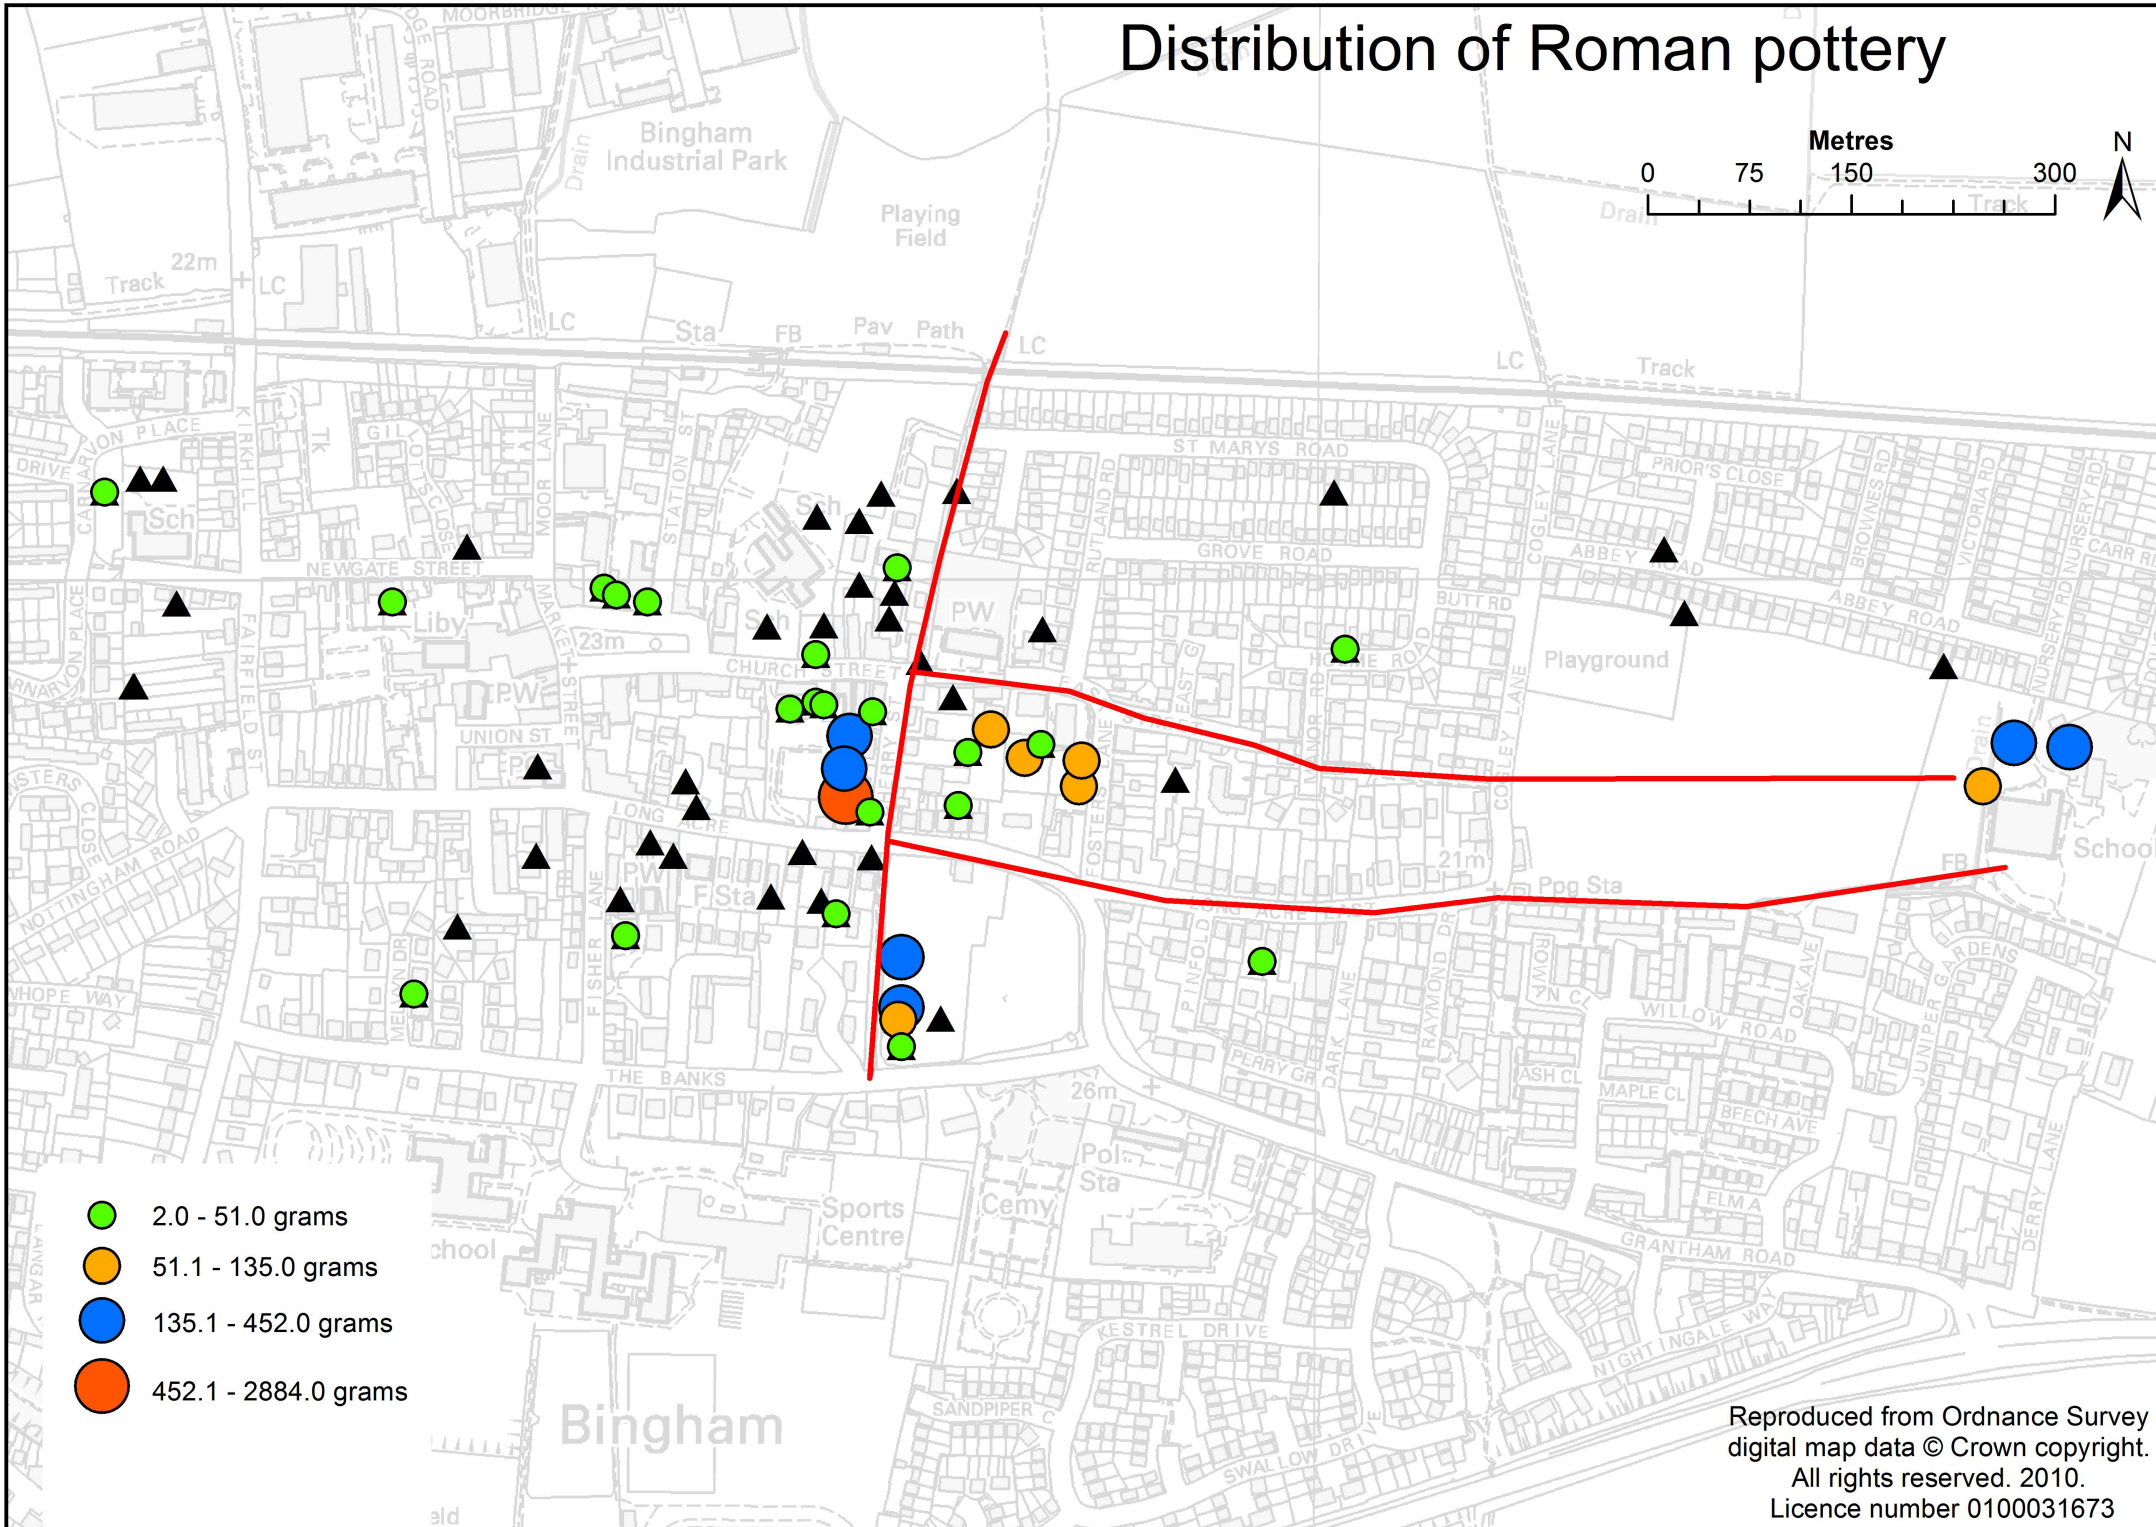

# Distribution of Roman pottery

- 2.0 - 51.0 grams
- 51.1 - 135.0 grams
- 135.1 - 452.0 grams
- 452.1 - 2884.0 grams

Reproduced from Ordnance Survey digital map data © Crown copyright. All rights reserved. 2010. Licence number 0100031673