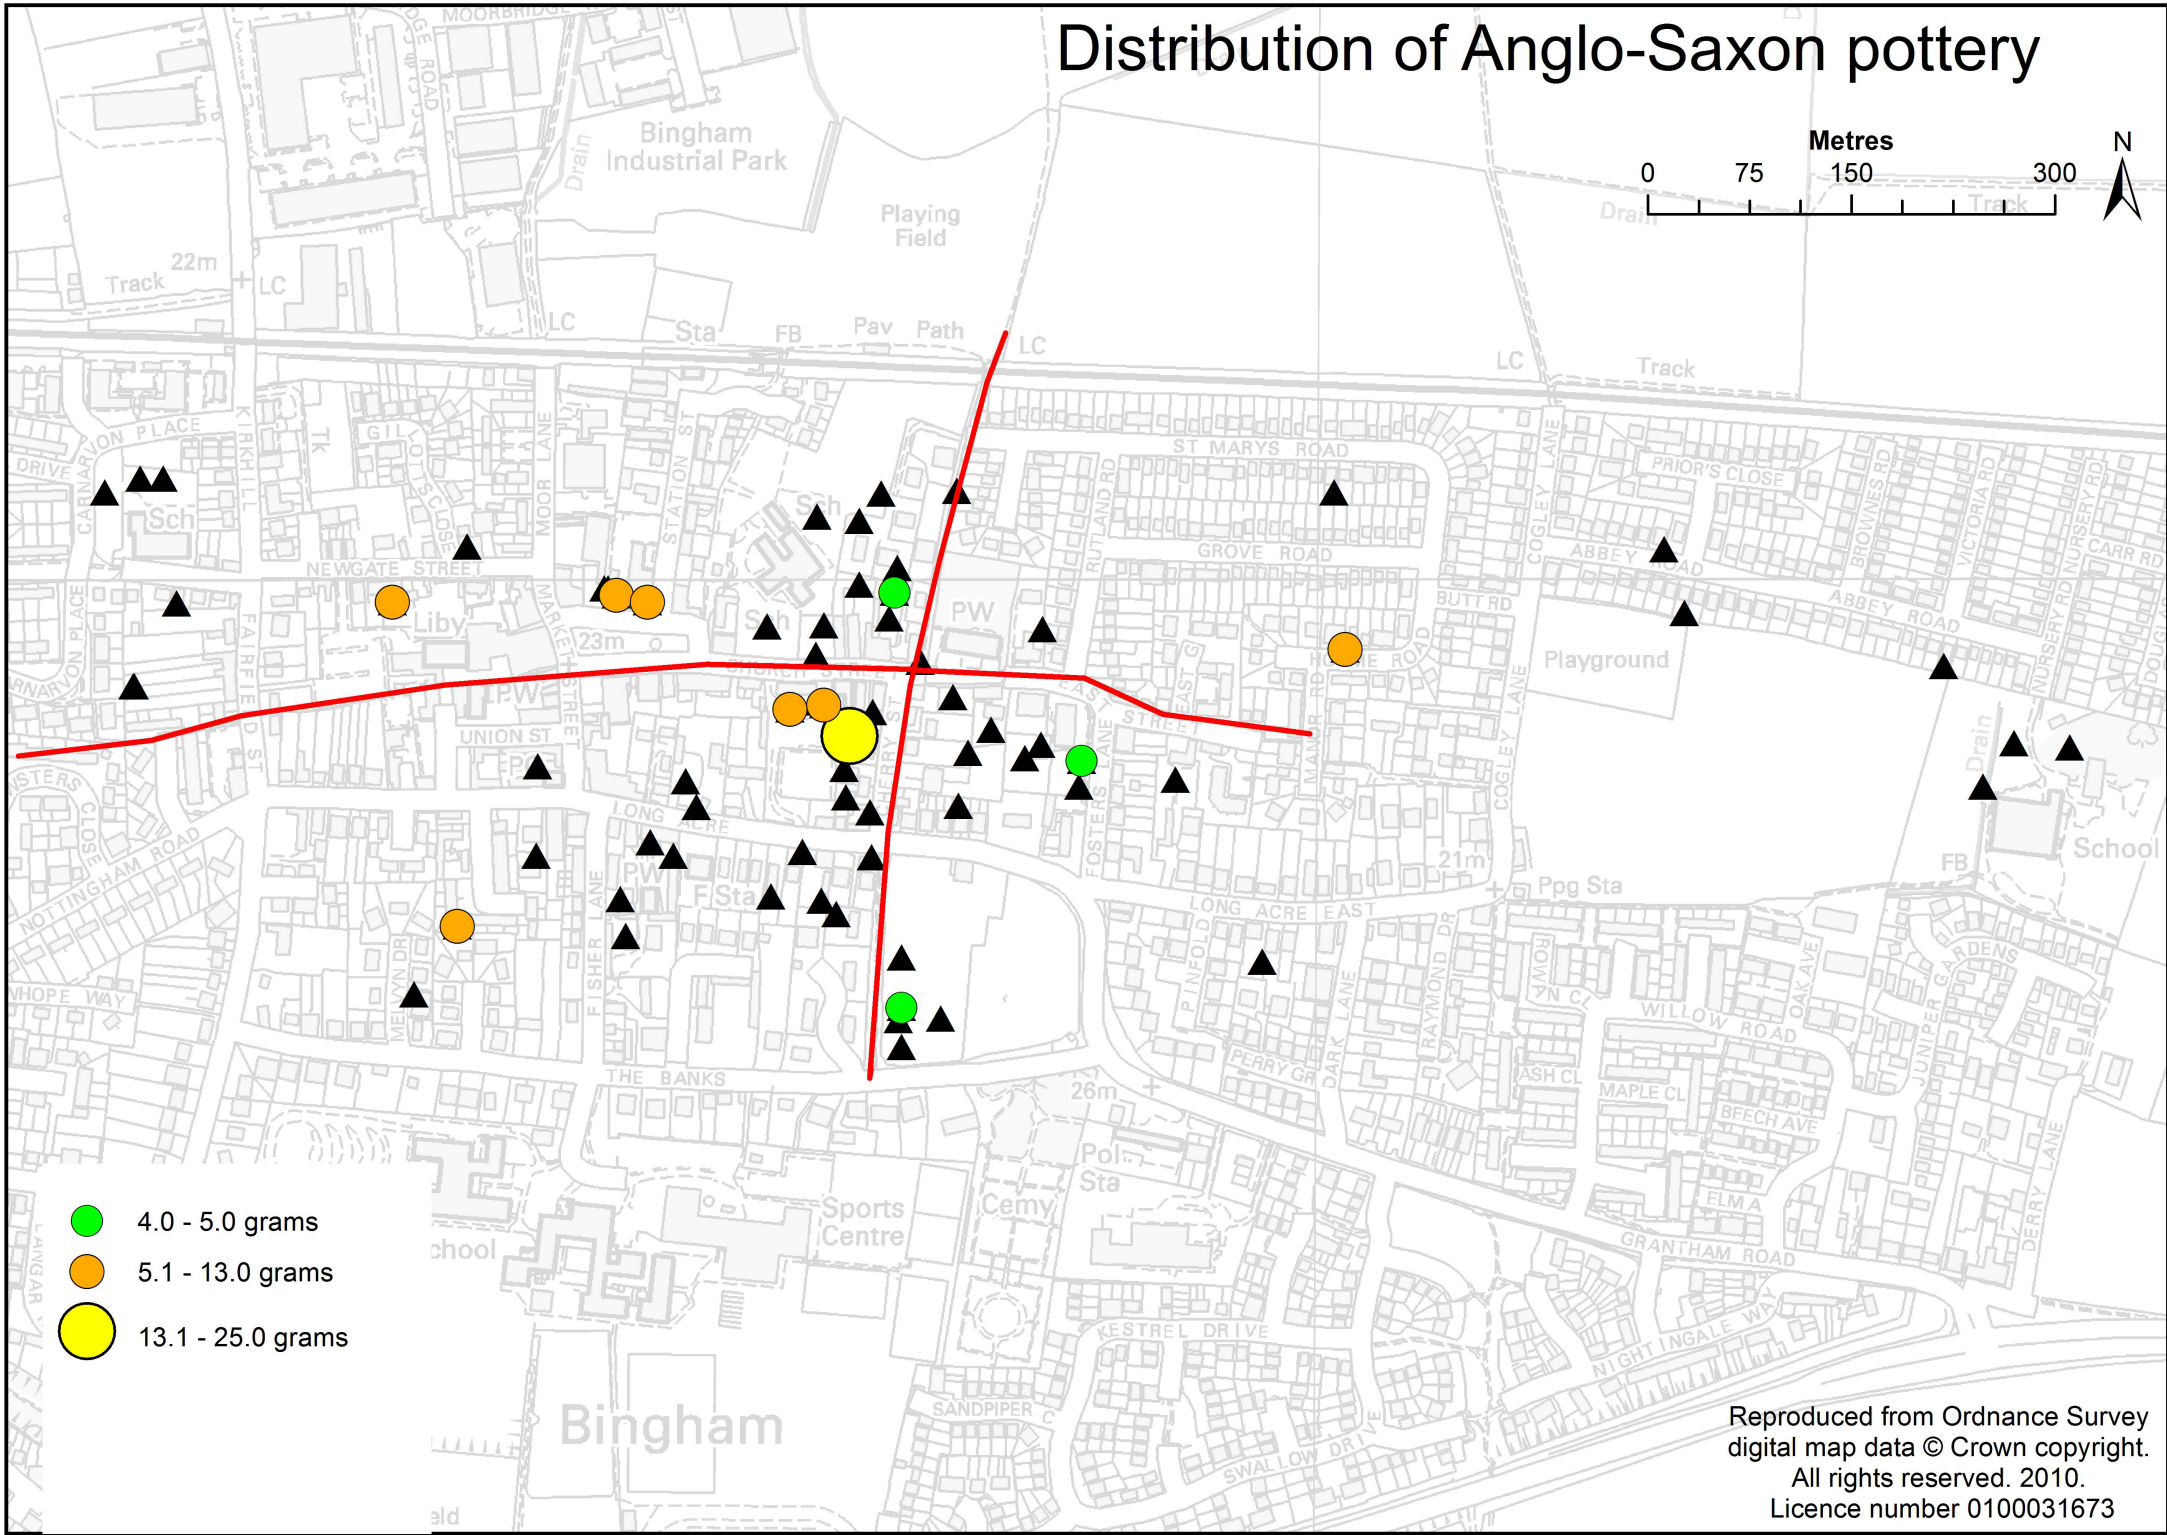

Distribution of Anglo-Saxon pottery

Reproduced from Ordnance Survey digital map data © Crown copyright. All rights reserved. 2010. Licence number 0100031673