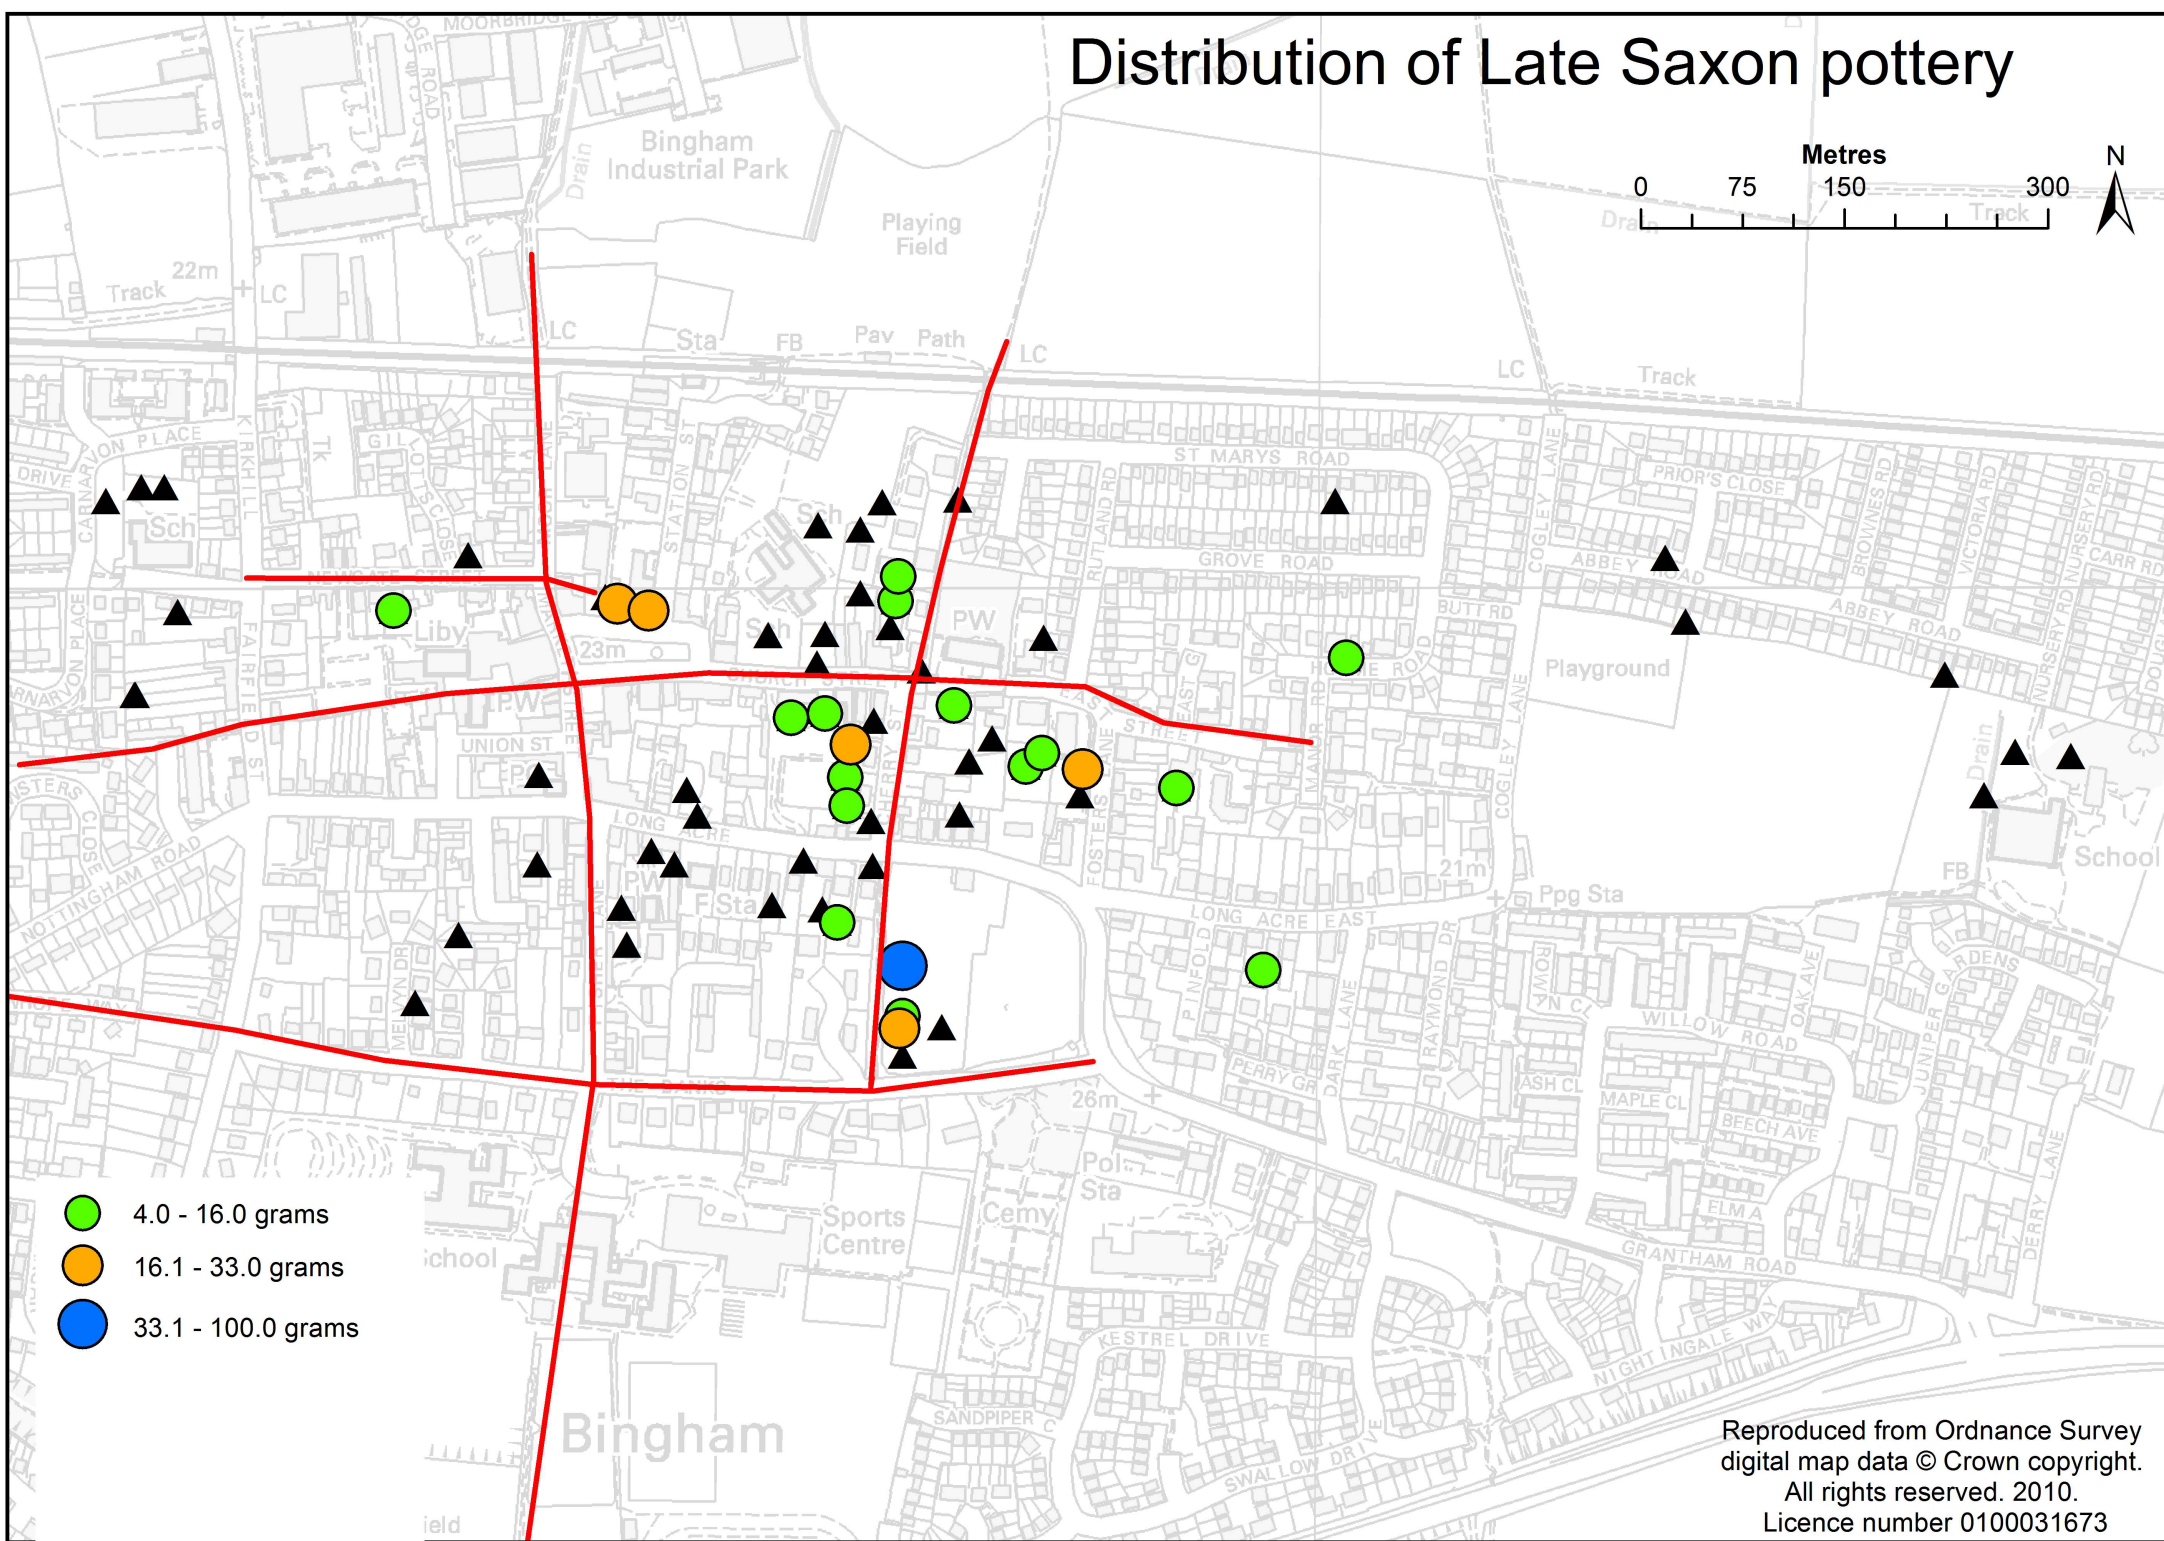

Distribution of Late Saxon pottery

Reproduced from Ordnance Survey digital map data © Crown copyright. All rights reserved. 2010. Licence number 0100031673