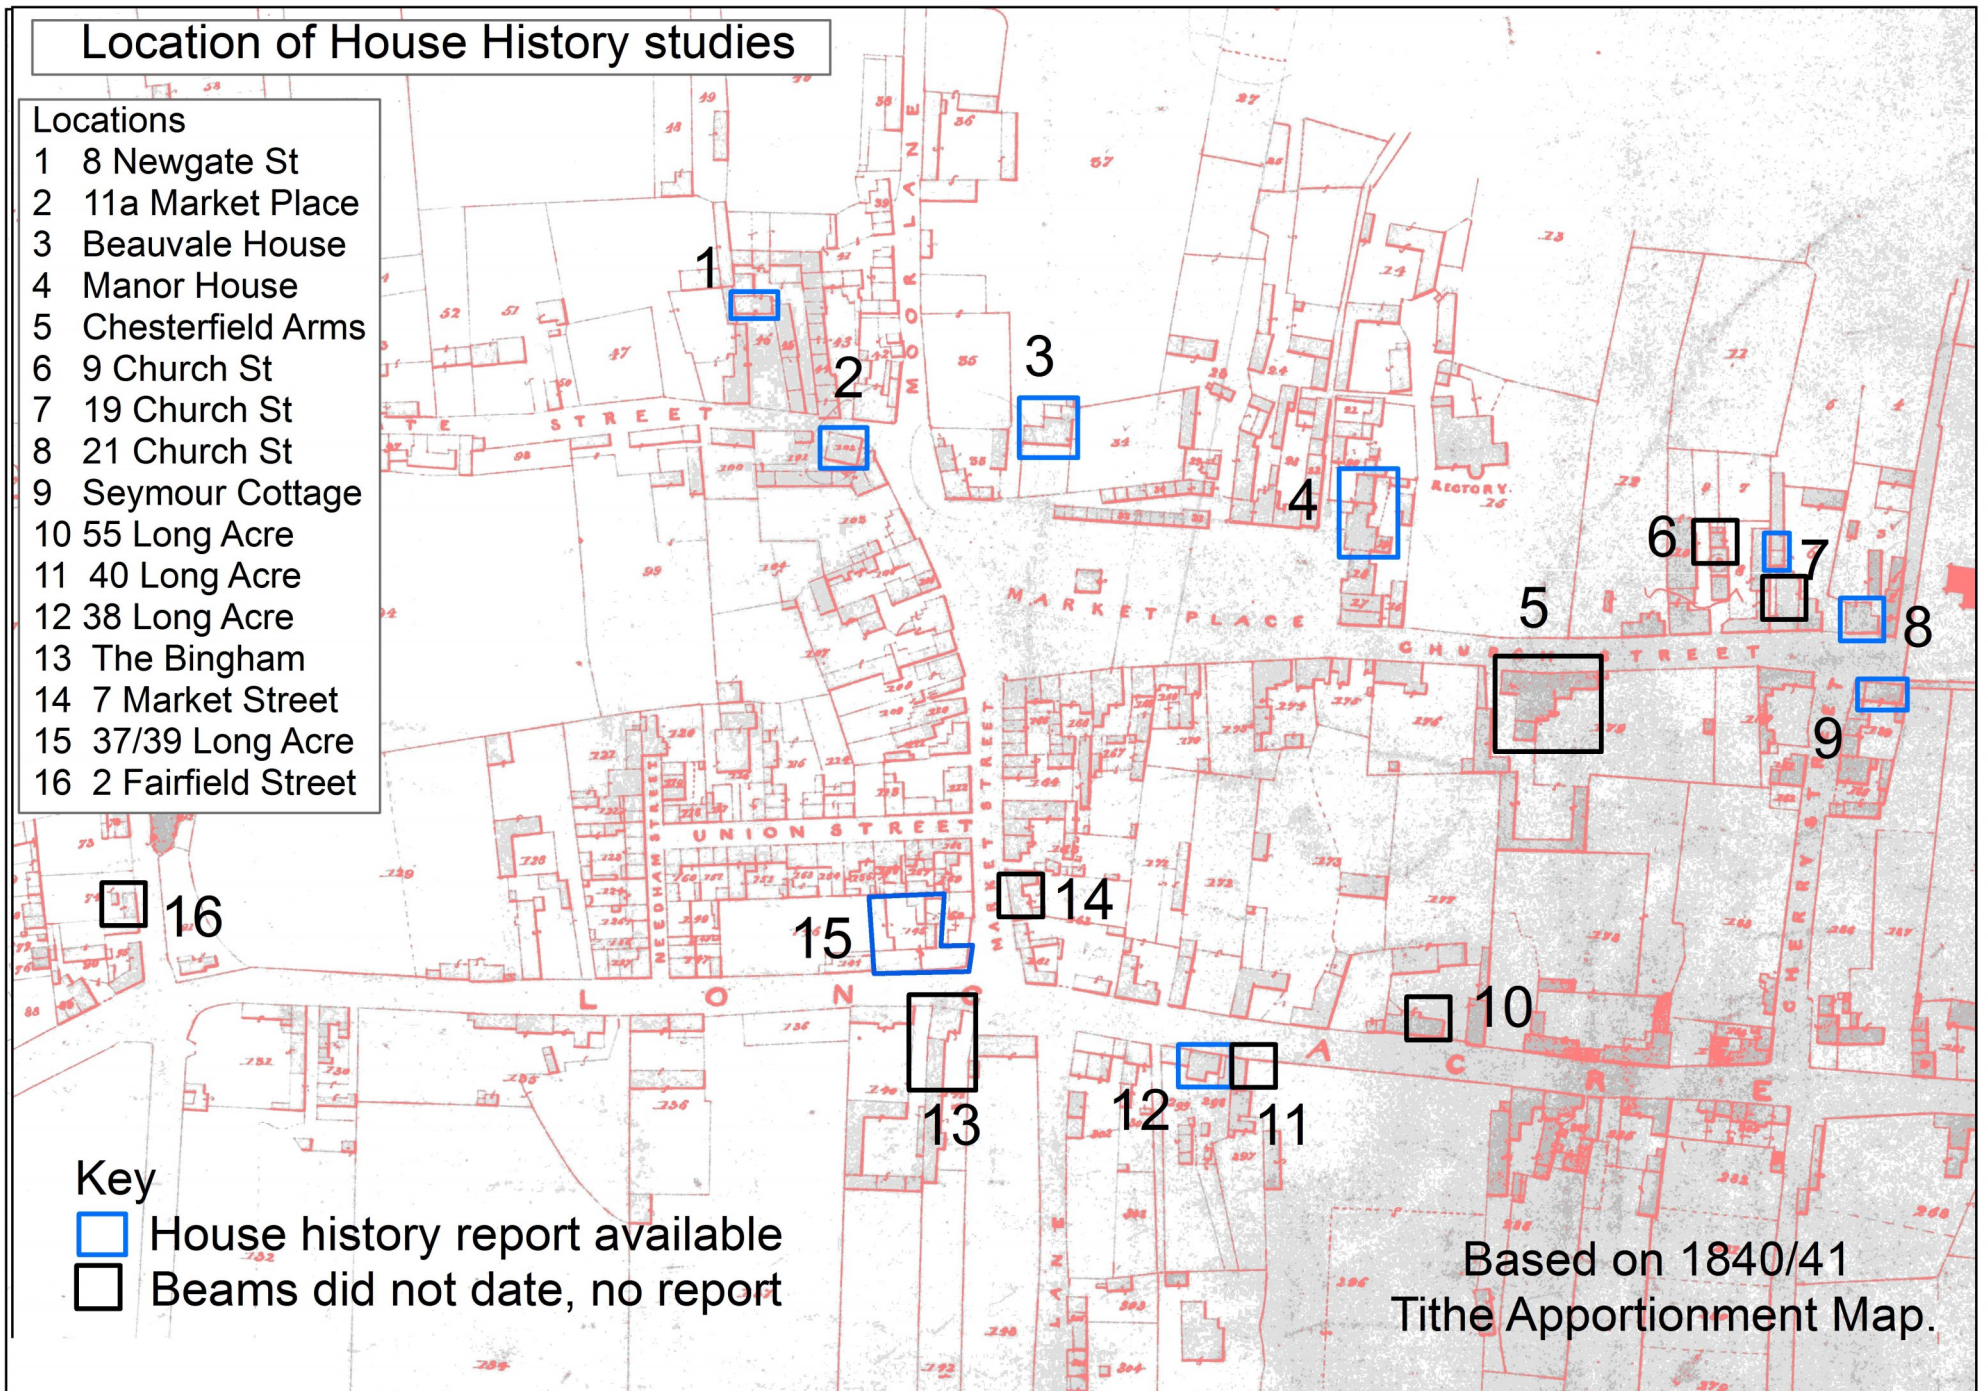

Location of House History studies

Locations

- 1 8 Newgate St
- 2 11a Market Place
- 3 Beauvale House
- 4 Manor House
- 5 Chesterfield Arms
- 6 9 Church St
- 7 19 Church St
- 8 21 Church St
- 9 Seymour Cottage
- 10 55 Long Acre
- 11 40 Long Acre
- 12 38 Long Acre
- 13 The Bingham
- 14 7 Market Street
- 15 37/39 Long Acre
- 16 2 Fairfield Street

Key

-  House history report available
-  Beams did not date, no report

Based on 1840/41
Tithe Apportionment Map.